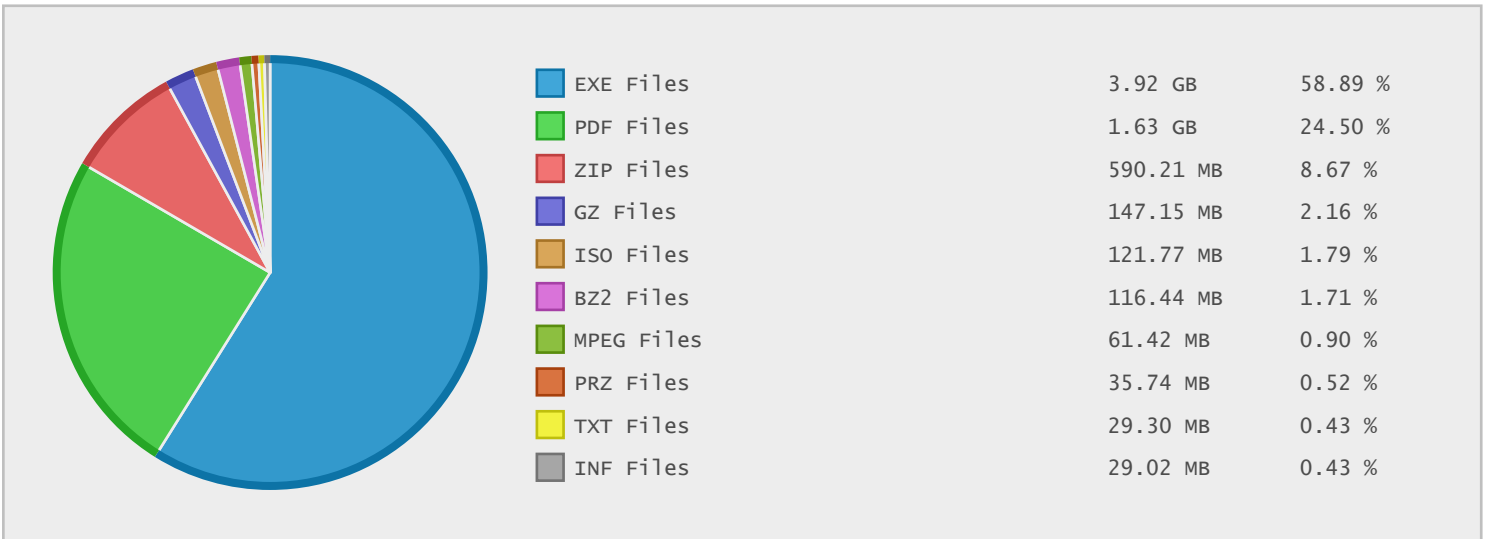

Top 10 File Categories Sorted By Disk Space

Last 12 Months Modified Disk Space History

Last 10 Years Modified Disk Space History

Total:	0.50 GB
Average:	0.05 GB
Maximum:	0.08 GB
Minimum:	0.02 GB
From:	2006
To:	2015

Last 10 Years Modified File Count History

Total:	301 Files
Average:	30 Files
Maximum:	47 Files
Minimum:	10 Files
From:	2006
To:	2015

Top 10 File Extensions Sorted By Disk Space

Top 10 File Extensions Sorted By Number of Files