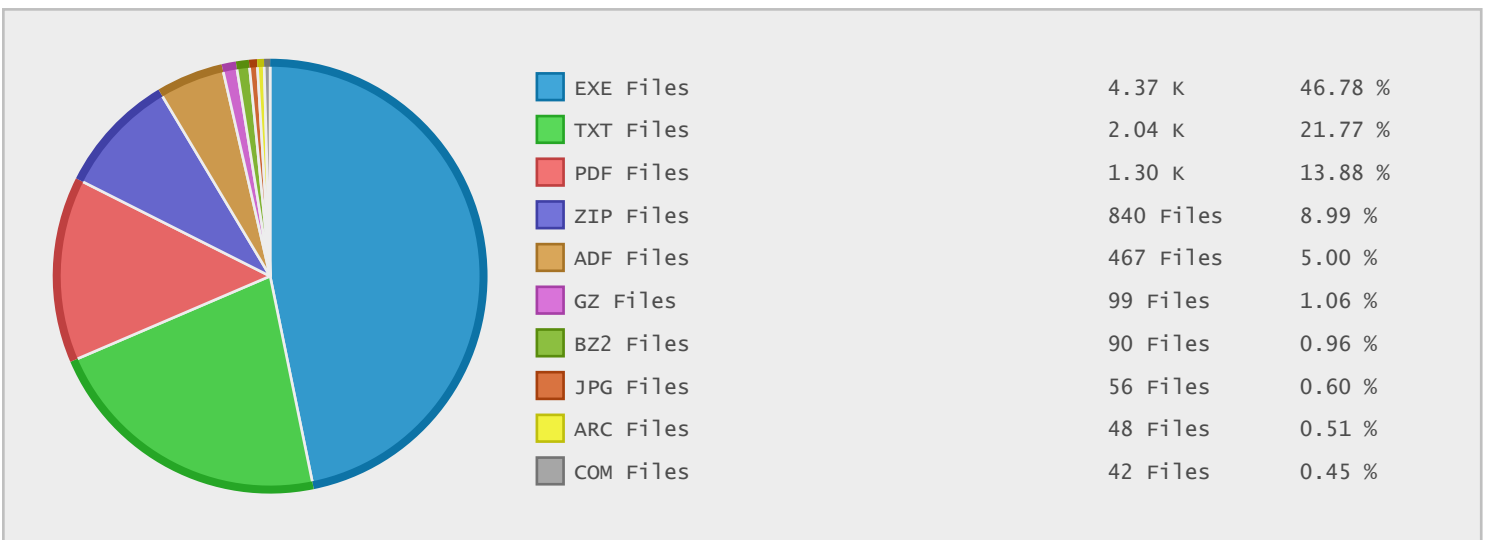

Top 10 File Categories Sorted By Disk Space

Last 12 Months Modified Disk Space History

Last 10 Years Modified Disk Space History

Total:	0.50 GB
Average:	0.05 GB
Maximum:	0.08 GB
Minimum:	0.02 GB
From:	2006
To:	2015

Last 10 Years Modified File Count History

Total:	301 Files
Average:	30 Files
Maximum:	47 Files
Minimum:	10 Files
From:	2006
To:	2015

Top 10 File Extensions Sorted By Disk Space

Top 10 File Extensions Sorted By Number of Files