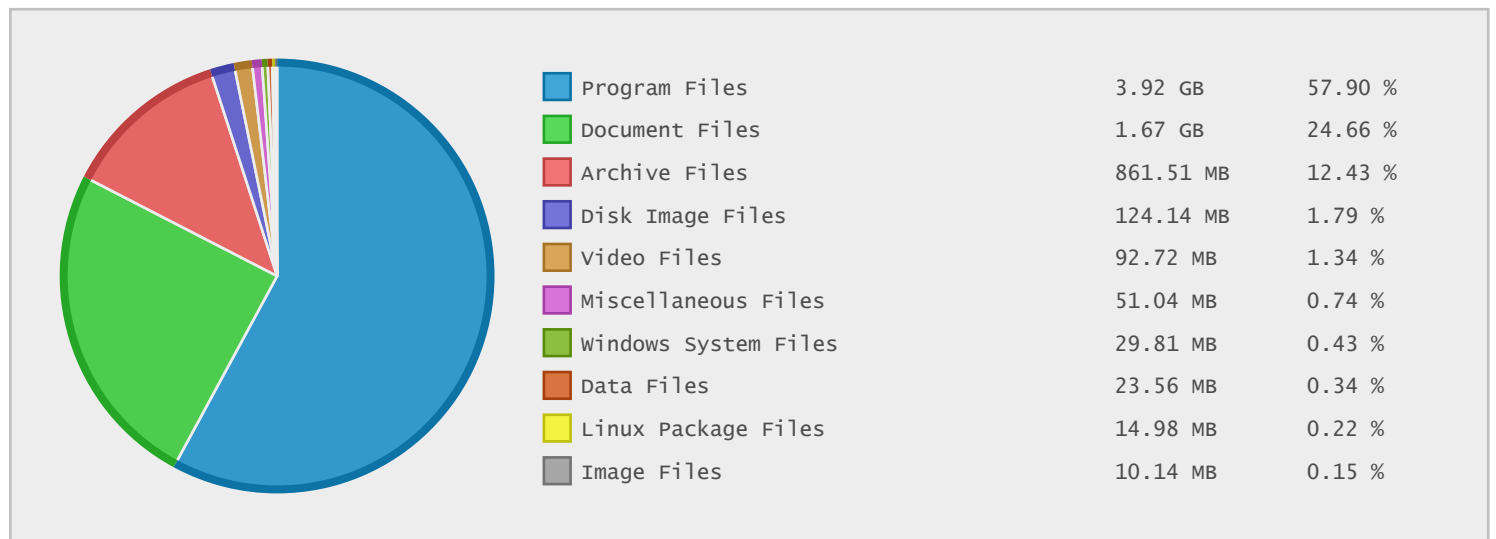

RWTH Aachen University - FTP Site Statistics

Property	Value
FTP Server	john.ccac.rwth-aachen.de
Description	RWTH Aachen University
Country	Germany
Scan Date	05/Nov/2015
Total Dirs	159
Total Files	9,740
Total Data	6.77 GB

Top 10 File Categories Sorted By Disk Space

Last 12 Months Modified Disk Space History

Last 10 Years Modified Disk Space History

Total:	0.50 GB
Average:	0.05 GB
Maximum:	0.08 GB
Minimum:	0.02 GB
From:	2006
To:	2015

Last 10 Years Modified File Count History

Total:	301 Files
Average:	30 Files
Maximum:	47 Files
Minimum:	10 Files
From:	2006
To:	2015

Top 10 File Extensions Sorted By Disk Space

Top 10 File Extensions Sorted By Number of Files