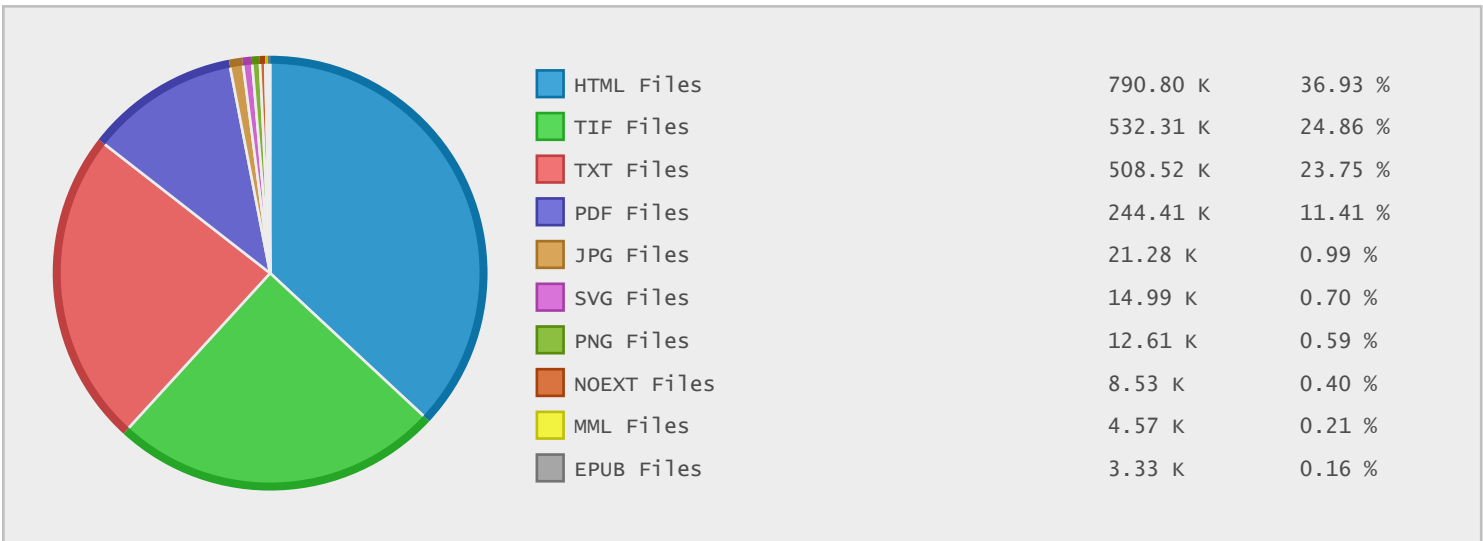

Top 20 Directories Sorted by Disk Space

Name	Dirs	Files	Data	Data (%)
/	104256	2156365	3.07 TB	100.00 %
/us	102446	2085228	3.03 TB	98.73 %
/us/case	75682	1968931	2.86 TB	93.11 %
/us/case/video	379	1714	1.76 TB	57.46 %
/us/case/video/law.gov	376	1532	1.54 TB	50.25 %
/us/case/video/law.gov/law.gov.raw.footage	374	1464	1.43 TB	46.43 %
/us/case/reporter	72140	1911696	786.86 GB	25.02 %
/us/case/reporter/uscourts.gov	69154	28147	586.36 GB	18.64 %
/us/case/video/law.gov/law.gov.raw.foo...	11	47	525.16 GB	16.70 %
/us/case/ca9	3152	54897	302.76 GB	9.63 %
/us/case/video/law.gov/law.gov.raw.foo...	19	290	264.13 GB	8.40 %
/us/case/video/law.gov/law.gov.raw.foo...	1	13	262.71 GB	8.35 %
/us/case/video/law.gov/law.gov.raw.foo...	8	34	262.45 GB	8.34 %
/us/case/video/law.gov/law.gov.raw.foo...	0	6	254.10 GB	8.08 %
/us/case/video/law.gov/law.gov.raw.foo...	0	7	251.86 GB	8.01 %
/us/case/video/law.gov/law.gov.raw.foo...	24	267	243.24 GB	7.73 %
/us/case/video/law.gov/law.gov.raw.foo...	22	265	243.24 GB	7.73 %
/us/case/video/c-span.courts	0	154	208.32 GB	6.62 %
/us/case/video/law.gov/law.gov.raw.foo...	7	196	170.27 GB	5.41 %
/us/code	25914	46949	155.70 GB	4.95 %

Top 10 File Categories Sorted By Disk Space

Last 12 Months Modified Disk Space History

Last 10 Years Modified Disk Space History

Last 10 Years Modified File Count History

Top 10 File Extensions Sorted By Disk Space

Top 10 File Extensions Sorted By Number of Files

Top 10 File Categories Sorted by Disk Space

Category	Files	Data	Data (%)
Video Files	439	1.18 TB	38.30 %
Archive Files	811	667.75 GB	21.23 %
Miscellaneous Files	9054	629.63 GB	20.02 %
Document Files	768548	518.60 GB	16.49 %
Image Files	581489	95.52 GB	3.04 %
Internet Files	790839	18.25 GB	0.58 %
Music Files	24	10.61 GB	0.34 %
Database Files	33	104.03 MB	< 0.01 %
Script Files	38	77.17 MB	< 0.01 %
Data Files	5078	33.98 MB	< 0.01 %