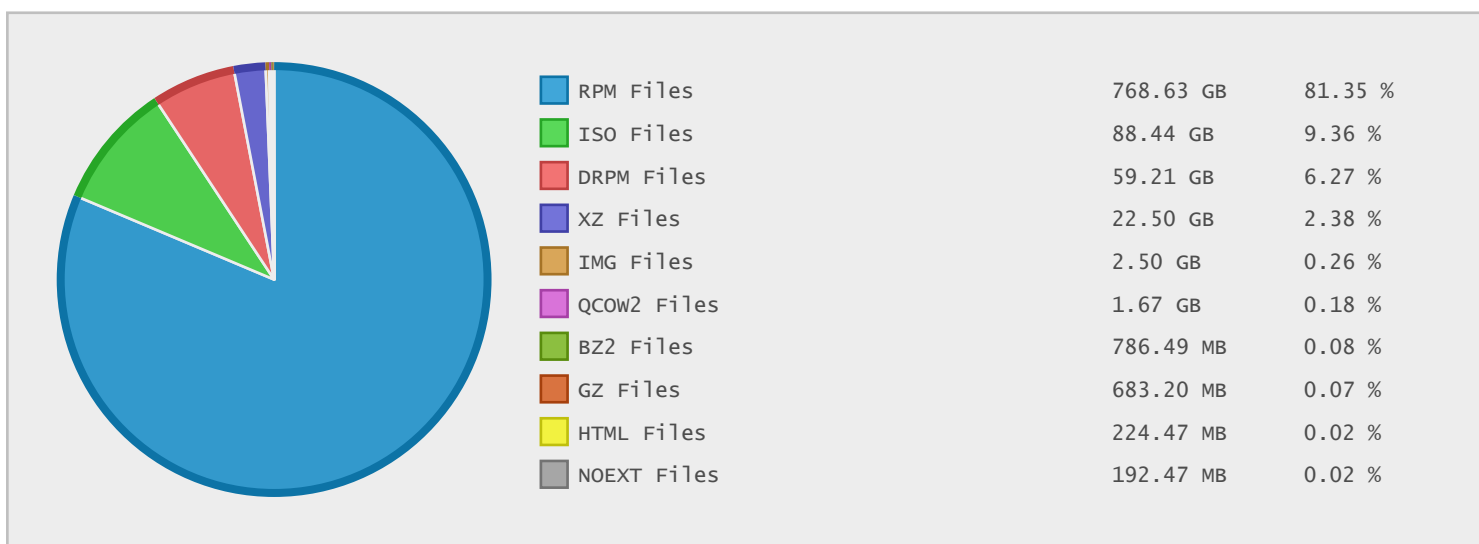

Top 10 File Categories Sorted By Disk Space

Last 12 Months Modified Disk Space History

Last 10 Years Modified Disk Space History

Last 10 Years Modified File Count History

Top 10 File Extensions Sorted By Disk Space