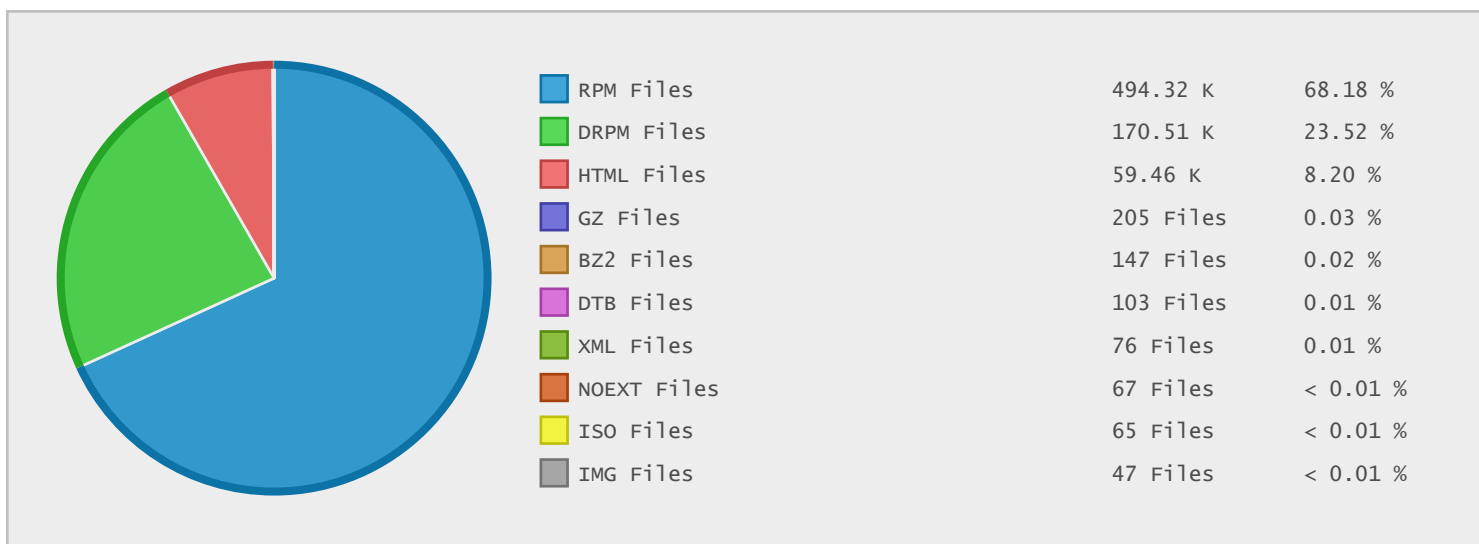

Top 10 File Categories Sorted By Disk Space

Last 12 Months Modified Disk Space History

Last 10 Years Modified Disk Space History

Last 10 Years Modified File Count History

Top 10 File Extensions Sorted By Disk Space

Top 10 File Extensions Sorted By Number of Files

Top 10 File Categories Sorted by Disk Space

Category	Files	Data	Data (%)
Linux Package Files	664833	827.84 GB	87.62 %
Disk Image Files	73	90.11 GB	9.54 %
Archive Files	388	23.94 GB	2.53 %
Image Files	56	2.50 GB	0.26 %
Internet Files	59472	224.51 MB	0.02 %
Miscellaneous Files	170	193.96 MB	0.02 %
Document Files	76	31.20 MB	< 0.01 %
Data Files	35	9.02 MB	< 0.01 %
Database Files	4	2.10 MB	< 0.01 %
Linux System Files	6	912.84 KB	< 0.01 %