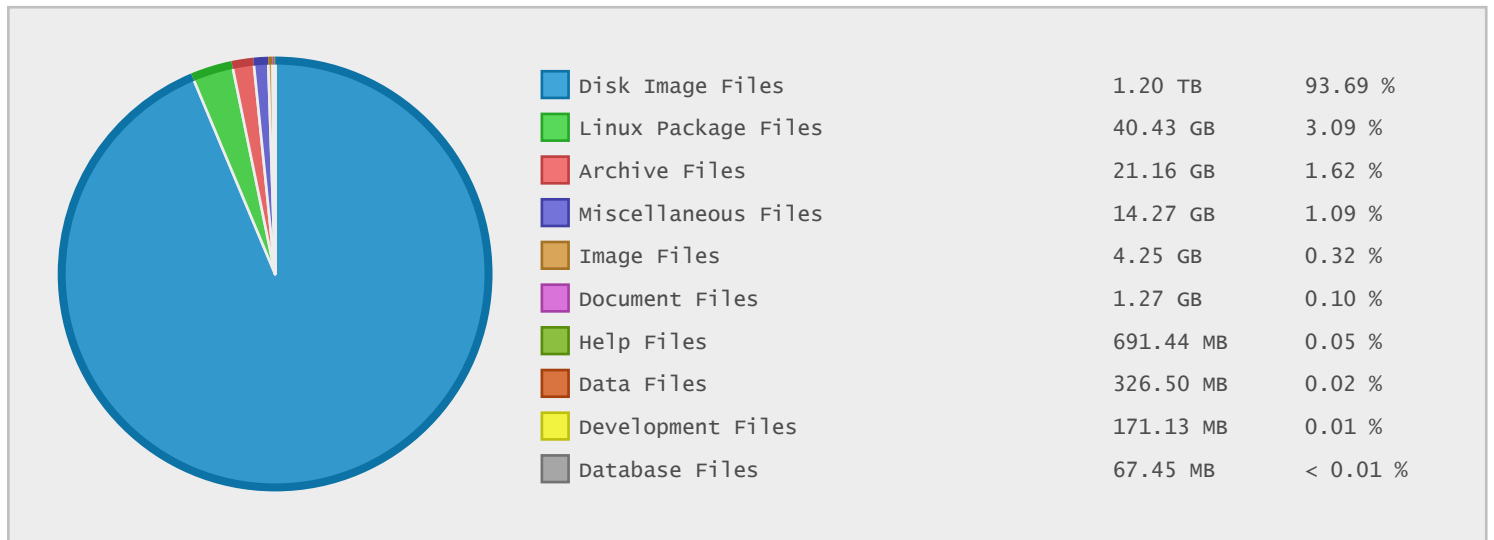

Linux Freedom Archive - FTP Site Statistics

Property	Value
FTP Server	linuxfreedom.com
Description	Linux Freedom Archive
Country	United States
Scan Date	09/Oct/2015
Total Dirs	2,394
Total Files	51,359
Total Data	1.28 TB

Top 20 Directories Sorted by Disk Space

Name	Dirs	Files	Data	Data (%)
/	2394	51359	1.28 TB	100.00 %
/linuxmint	1197	2823	401.49 GB	30.69 %
/linuxmint/linuxmint.com	1162	2506	238.60 GB	18.24 %
/linuxmint/stable	28	210	143.73 GB	10.99 %
/linuxmint/linuxmint.com/testing	1	130	124.33 GB	9.50 %
/opensuse	452	36939	120.84 GB	9.24 %
/opensuse/distribution	451	36932	119.53 GB	9.14 %
/zorin	14	110	99.31 GB	7.59 %
/linuxmint/linuxmint.com/stable	29	368	86.57 GB	6.62 %
/ubuntu-releases	27	1073	70.94 GB	5.42 %
/solydx	1	134	63.12 GB	4.82 %
/pointlinux	5	206	54.28 GB	4.15 %
/sparkylinux	1	86	52.48 GB	4.01 %
/ubuntu-releases/.pool	0	229	38.26 GB	2.92 %
/snowlinux	19	51	32.25 GB	2.46 %
/zorin/6	2	28	31.95 GB	2.44 %
/ubuntu-releases/kubuntu	6	353	31.49 GB	2.41 %
/ubuntu-releases/kubuntu/.pool	0	210	31.48 GB	2.41 %
/sabayon	2	42	29.45 GB	2.25 %
/sabayon/iso	1	39	29.45 GB	2.25 %

Top 10 File Categories Sorted By Disk Space