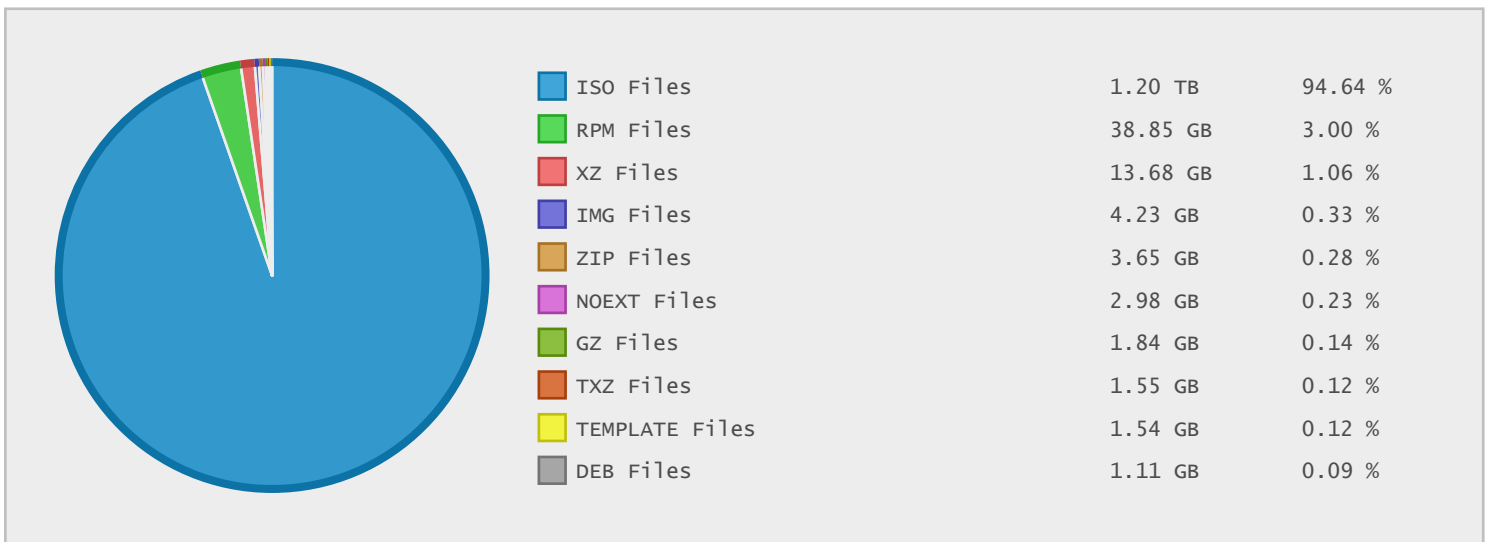

Top 10 File Extensions Sorted By Disk Space