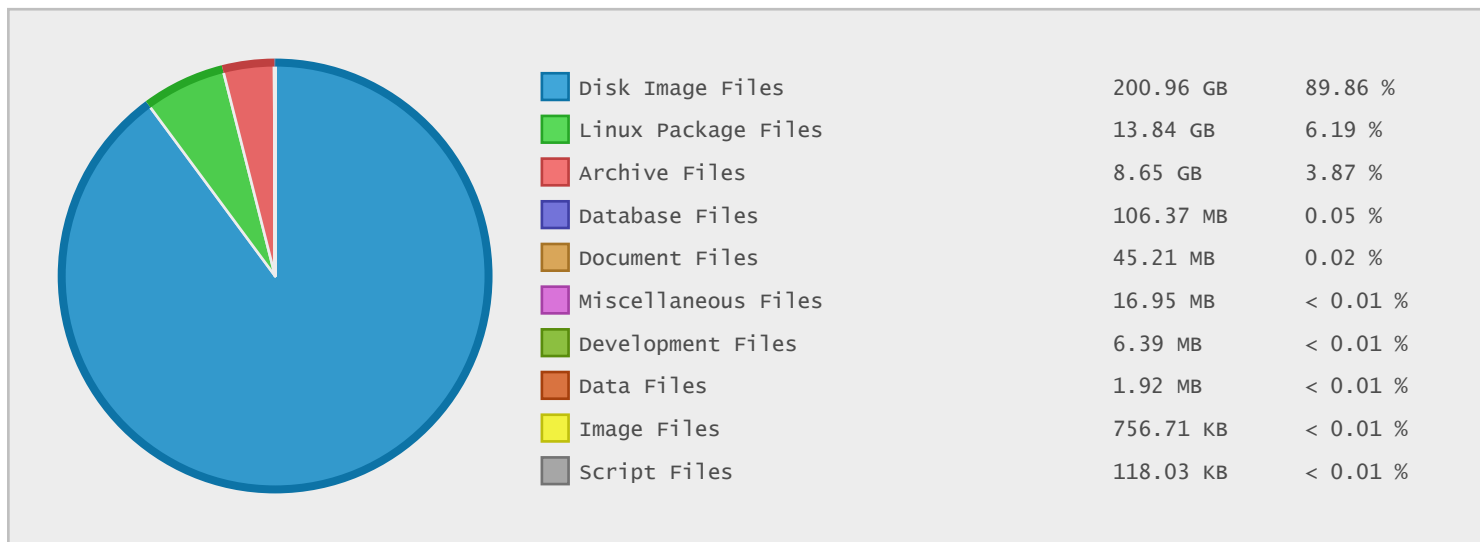

Pair Networks Software Archive - FTP Site Statistics

Property	Value
FTP Server	linuxmint.mirrors.pair.com
Description	Pair Networks Software Archive
Country	United States
Scan Date	08/Jan/2016
Total Dirs	2,107
Total Files	16,968
Total Data	223.63 GB

Top 20 Directories Sorted by Disk Space

Name	Dirs	Files	Data	Data (%)
/	2107	16968	223.63 GB	100.00 %
/iso	24	234	201.00 GB	89.88 %
/iso/linuxmint.com	23	234	201.00 GB	89.88 %
/iso/linuxmint.com/stable	20	216	183.38 GB	82.00 %
/packages	2081	16734	22.63 GB	10.12 %
/packages/pool	1028	11158	22.48 GB	10.05 %
/iso/linuxmint.com/stable/17.2	0	17	21.13 GB	9.45 %
/iso/linuxmint.com/stable/17.3	0	17	20.61 GB	9.22 %
/iso/linuxmint.com/stable/17.1	0	17	20.20 GB	9.03 %
/iso/linuxmint.com/stable/14	0	24	19.79 GB	8.85 %
/iso/linuxmint.com/stable/17	0	17	17.95 GB	8.03 %
/iso/linuxmint.com/stable/16	0	16	16.74 GB	7.49 %
/packages/pool/import	482	6136	15.06 GB	6.74 %
/iso/linuxmint.com/stable/15	0	16	13.69 GB	6.12 %
/iso/linuxmint.com/testing	0	11	11.75 GB	5.25 %
/iso/linuxmint.com/stable/13	0	16	11.53 GB	5.16 %
/iso/linuxmint.com/stable/9	1	16	10.50 GB	4.70 %
/iso/linuxmint.com/stable/10	1	14	9.04 GB	4.04 %
/iso/linuxmint.com/stable/8	1	15	6.64 GB	2.97 %
/iso/linuxmint.com/stable/12	0	9	6.06 GB	2.71 %

Top 10 File Categories Sorted By Disk Space

Last 12 Months Modified Disk Space History

Last 10 Years Modified Disk Space History

Total:	223.63 GB
Average:	22.36 GB
Maximum:	68.68 GB
Minimum:	0.00 GB
From:	2007
To:	2016

Last 10 Years Modified File Count History

Total:	16968 Files
Average:	1697 Files
Maximum:	5607 Files
Minimum:	0 Files
From:	2007
To:	2016

Top 10 File Extensions Sorted By Disk Space

Top 10 File Extensions Sorted By Number of Files