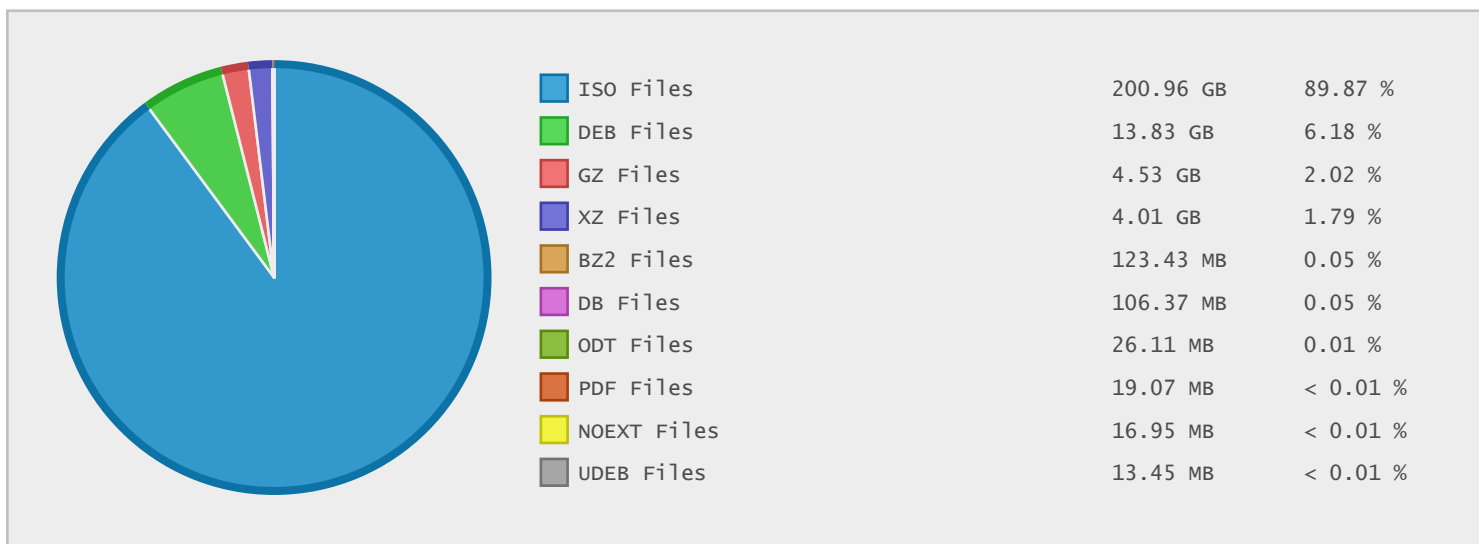

Top 10 File Categories Sorted By Disk Space

Last 12 Months Modified Disk Space History

Last 10 Years Modified Disk Space History

Total:	223.63 GB
Average:	22.36 GB
Maximum:	68.68 GB
Minimum:	0.00 GB
From:	2007
To:	2016

Last 10 Years Modified File Count History

Total:	16968 Files
Average:	1697 Files
Maximum:	5607 Files
Minimum:	0 Files
From:	2007
To:	2016

Top 10 File Extensions Sorted By Disk Space

Top 10 File Extensions Sorted By Number of Files