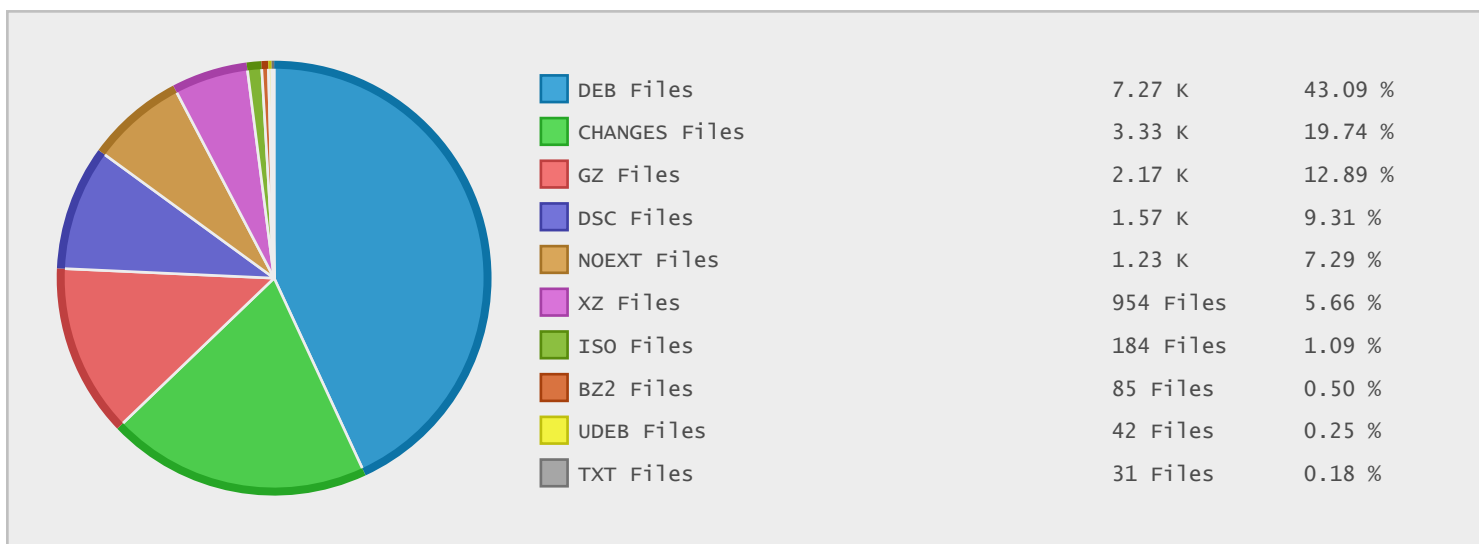

Top 10 File Categories Sorted By Disk Space

Last 12 Months Modified Disk Space History

Last 10 Years Modified Disk Space History

Total:	223.63 GB
Average:	22.36 GB
Maximum:	68.68 GB
Minimum:	0.00 GB
From:	2007
To:	2016

Last 10 Years Modified File Count History

Total:	16968 Files
Average:	1697 Files
Maximum:	5607 Files
Minimum:	0 Files
From:	2007
To:	2016

Top 10 File Extensions Sorted By Disk Space

Top 10 File Extensions Sorted By Number of Files