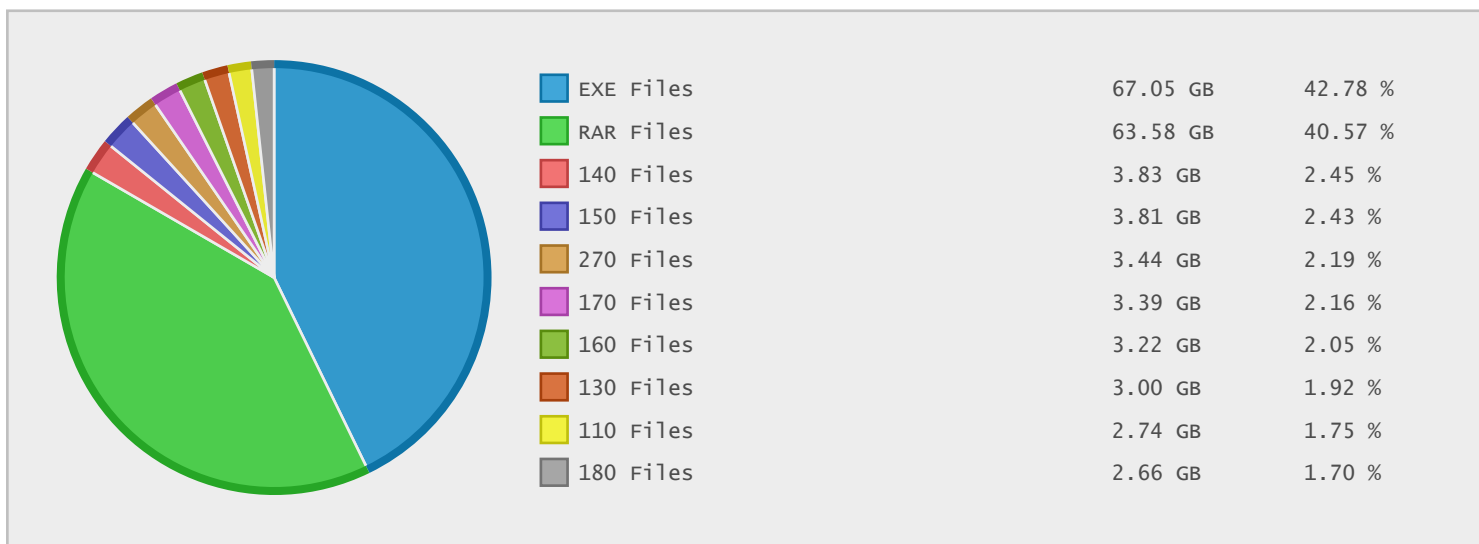

### Last 10 Years Modified Disk Space History

Total:	247.04 GB
Average:	24.70 GB
Maximum:	178.04 GB
Minimum:	0.01 GB
From:	2006
To:	2015

### Last 10 Years Modified File Count History

Total:	22998 Files
Average:	2300 Files
Maximum:	7112 Files
Minimum:	10 Files
From:	2006
To:	2015

### Top 10 File Extensions Sorted By Disk Space