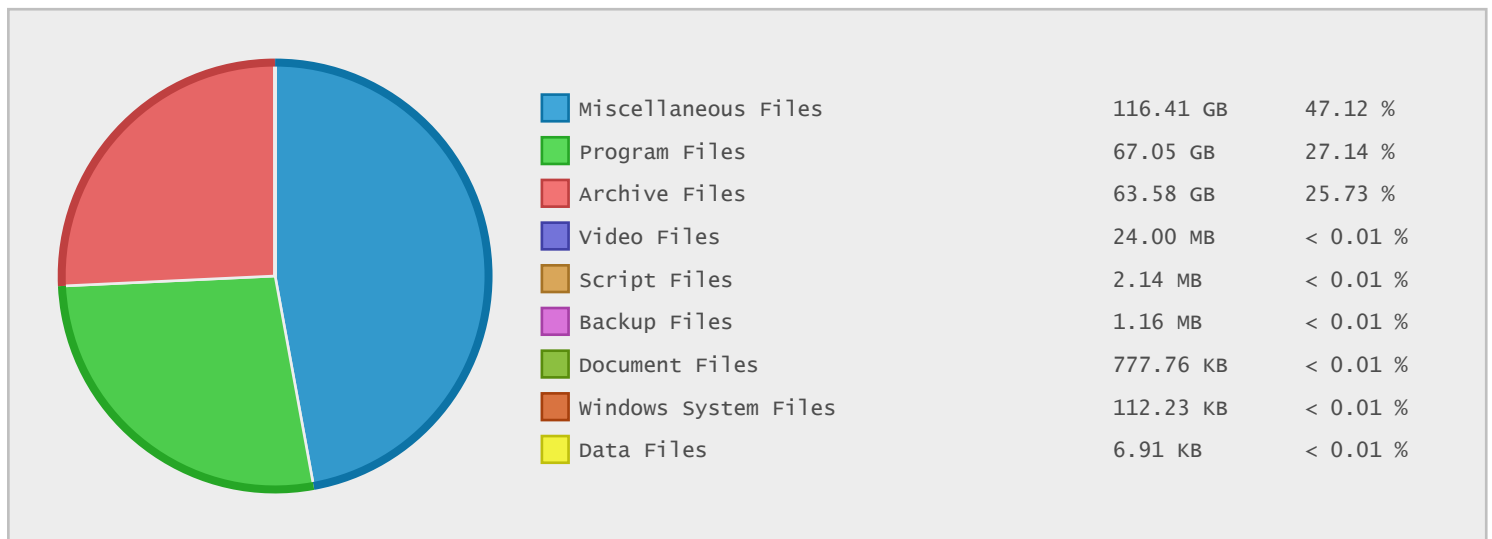

Top 20 Directories Sorted by Disk Space

Name	Dirs	Files	Data	Data (%)
/	206	24125	247.08 GB	100.00 %
/ALL_BIOS_Update_Genie_update_20140831	1	561	8.01 GB	3.24 %
/ALL_BIOS_Update_Genie_update_20140930	1	593	6.28 GB	2.54 %
/ALL_BIOS_Update_Genie_update_20141230	1	517	5.59 GB	2.26 %
/ALL_BIOS_Update_Genie_update_20141130	1	506	5.38 GB	2.18 %
/ALL_BIOS_Update_Genie_update_20141031	1	506	5.38 GB	2.18 %
/ALL_BIOS_Update_Genie_update_20140731	1	497	5.18 GB	2.10 %
/ALL_BIOS_Update_Genie_update_20140530	1	497	5.15 GB	2.08 %
/ALL_BIOS_Update_Genie_update_20140630	1	494	5.11 GB	2.07 %
/ALL_BIOS_Update_Genie_update_20140430	1	475	4.66 GB	1.89 %
/ALL_BIOS_Update_Genie_update_20140227	1	470	4.54 GB	1.84 %
/ALL_BIOS_Update_Genie_update_20140331	1	461	4.37 GB	1.77 %
/ALL_BIOS_Update_Genie_update_20140129	1	457	4.29 GB	1.74 %
/ALL_BIOS_Update_Genie_update_20131129	1	456	4.28 GB	1.73 %
/ALL_BIOS_Update_Genie_update_20131230	1	453	4.22 GB	1.71 %
/ALL_BIOS_Update_Genie_update_20131101	1	445	4.03 GB	1.63 %
/ALL_BIOS_Update_Genie_update_20130927	1	440	3.89 GB	1.58 %
/ALL_BIOS_Update_Genie_update_20130911	1	434	3.76 GB	1.52 %
/20140930	1	208	3.33 GB	1.35 %
/ALL_BIOS_Update_Genie_update_20130628	1	514	2.95 GB	1.19 %

Top 10 File Categories Sorted By Disk Space