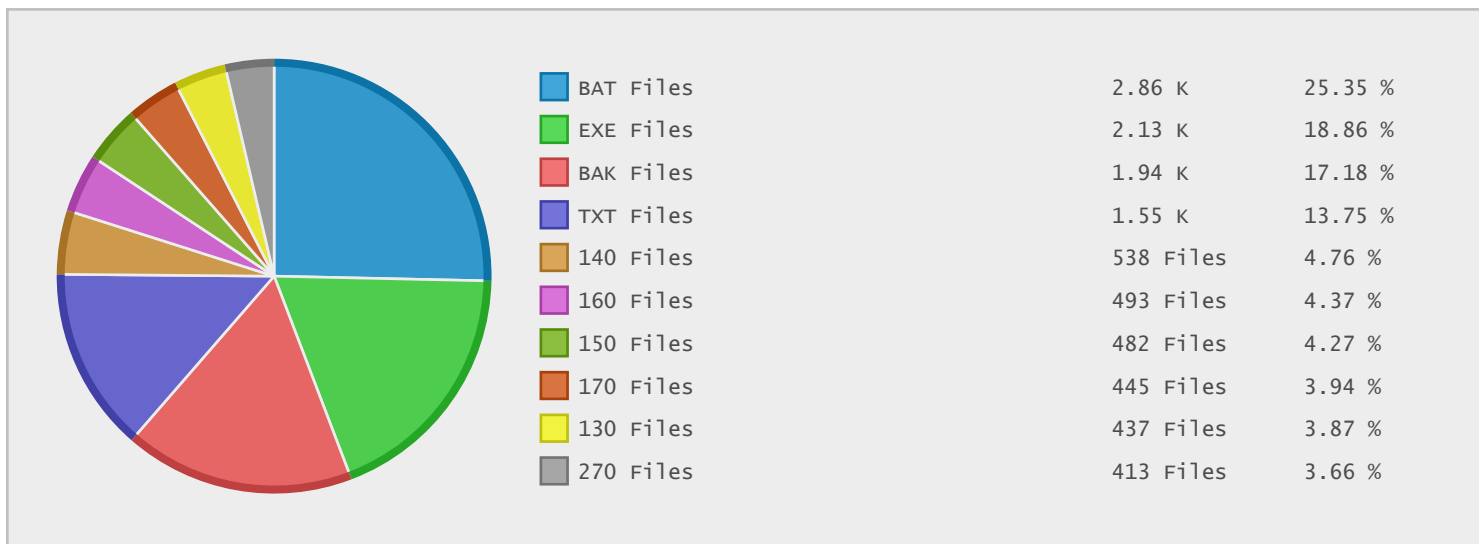

Top 10 File Extensions Sorted By Number of Files