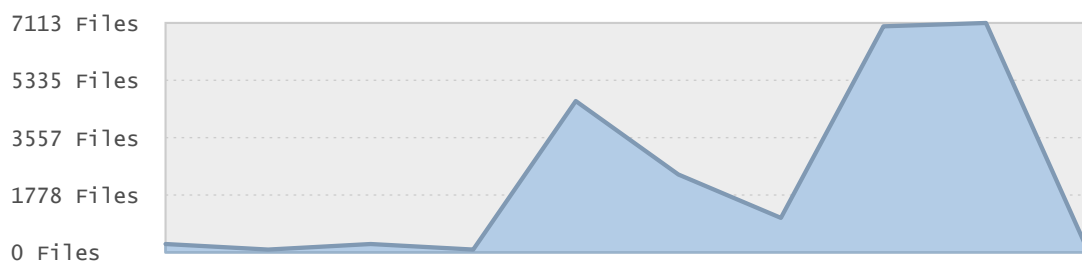

## Last 12 Months Modified Disk Space History

### Last 10 Years Modified Disk Space History

Total:	247.04 GB
Average:	24.70 GB
Maximum:	178.04 GB
Minimum:	0.01 GB
From:	2006
To:	2015

### Last 10 Years Modified File Count History

Total:	22998 Files
Average:	2300 Files
Maximum:	7112 Files
Minimum:	10 Files
From:	2006
To:	2015