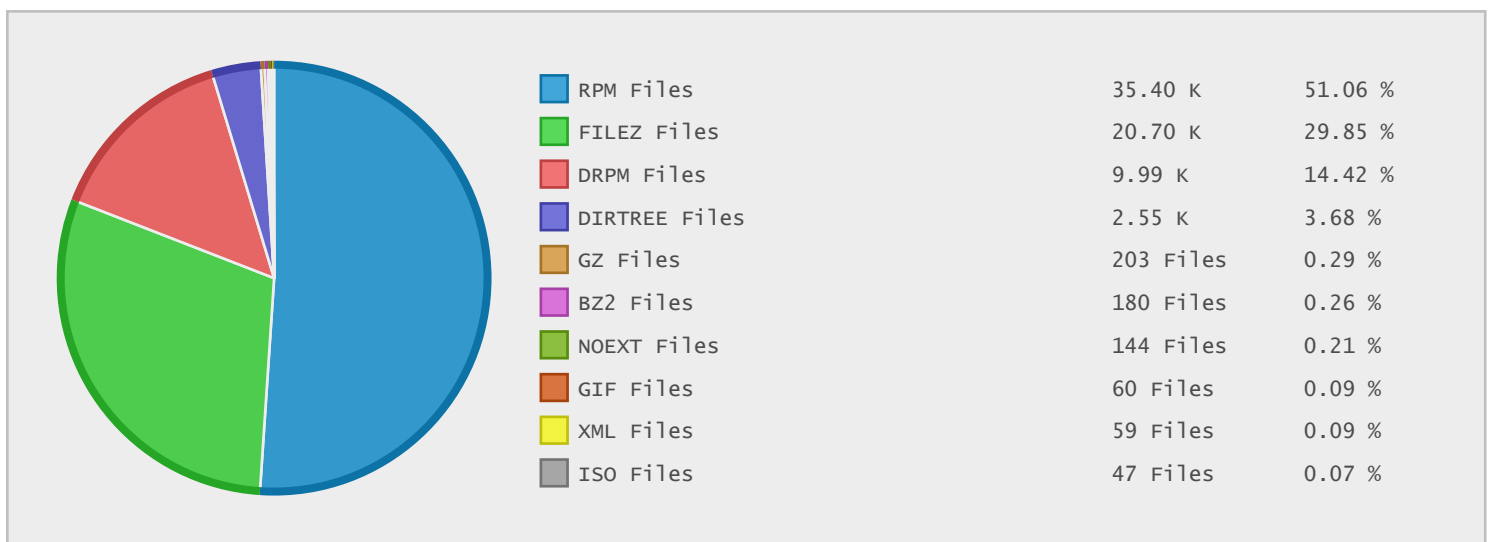

Express Hosting Services - FTP Site Statistics

Property	Value
FTP Server	mirror-centos.hostingswift.com
Description	Express Hosting Services
Country	United States
Scan Date	22/Nov/2015
Total Dirs	560
Total Files	69,620
Total Data	114.98 GB

Top 10 File Categories Sorted By Disk Space

Last 12 Months Modified Disk Space History

Last 10 Years Modified Disk Space History

Last 10 Years Modified File Count History

Top 10 File Extensions Sorted By Disk Space

Top 10 File Extensions Sorted By Number of Files

Top 10 File Categories Sorted by Disk Space

Category	Files	Data	Data (%)
Linux Package Files	45397	60.42 GB	52.55 %
Disk Image Files	47	51.91 GB	45.15 %
Image Files	119	1.26 GB	1.10 %
Archive Files	384	705.16 MB	0.60 %
Miscellaneous Files	23400	698.44 MB	0.59 %
Data Files	59	5.94 MB	< 0.01 %
Document Files	118	5.68 MB	< 0.01 %
Linux System Files	3	469.30 KB	< 0.01 %
Internet Files	37	85.57 KB	< 0.01 %
Program Files	2	67.50 KB	< 0.01 %