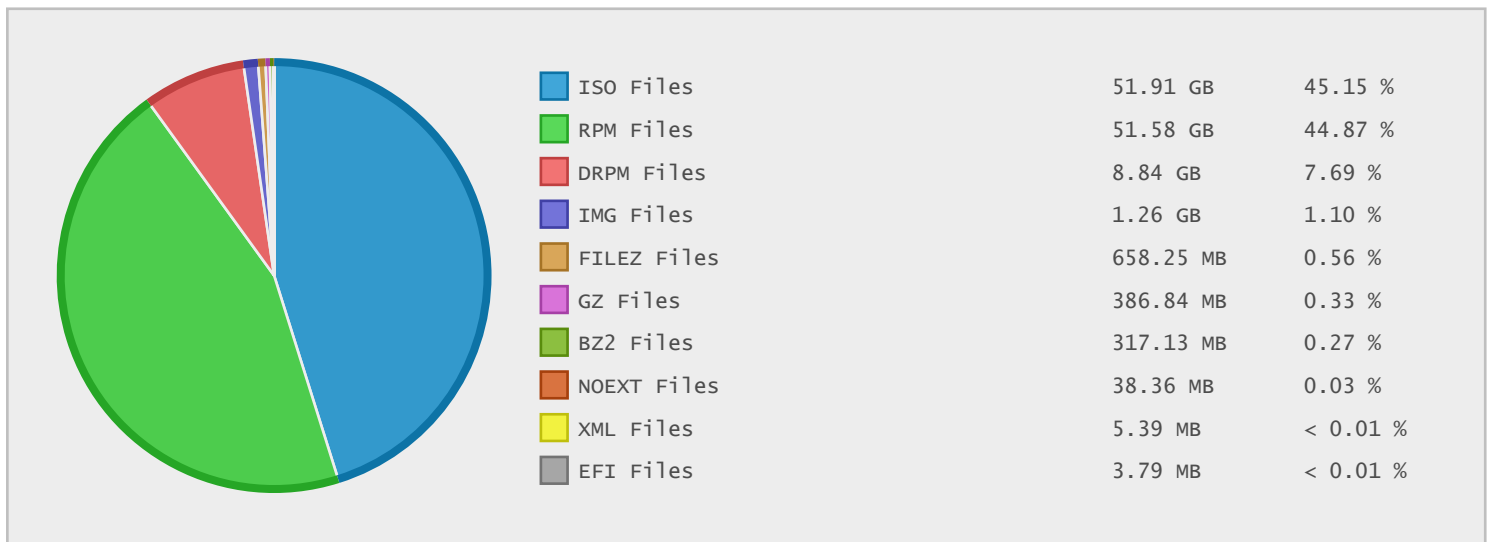

Top 10 File Categories Sorted By Disk Space

Last 12 Months Modified Disk Space History

Last 10 Years Modified Disk Space History

Last 10 Years Modified File Count History

Top 10 File Extensions Sorted By Disk Space

Top 10 File Extensions Sorted By Number of Files

Top 10 File Categories Sorted by Disk Space

Category	Files	Data	Data (%)
Linux Package Files	45397	60.42 GB	52.55 %
Disk Image Files	47	51.91 GB	45.15 %
Image Files	119	1.26 GB	1.10 %
Archive Files	384	705.16 MB	0.60 %
Miscellaneous Files	23400	698.44 MB	0.59 %
Data Files	59	5.94 MB	< 0.01 %
Document Files	118	5.68 MB	< 0.01 %
Linux System Files	3	469.30 KB	< 0.01 %
Internet Files	37	85.57 KB	< 0.01 %
Program Files	2	67.50 KB	< 0.01 %