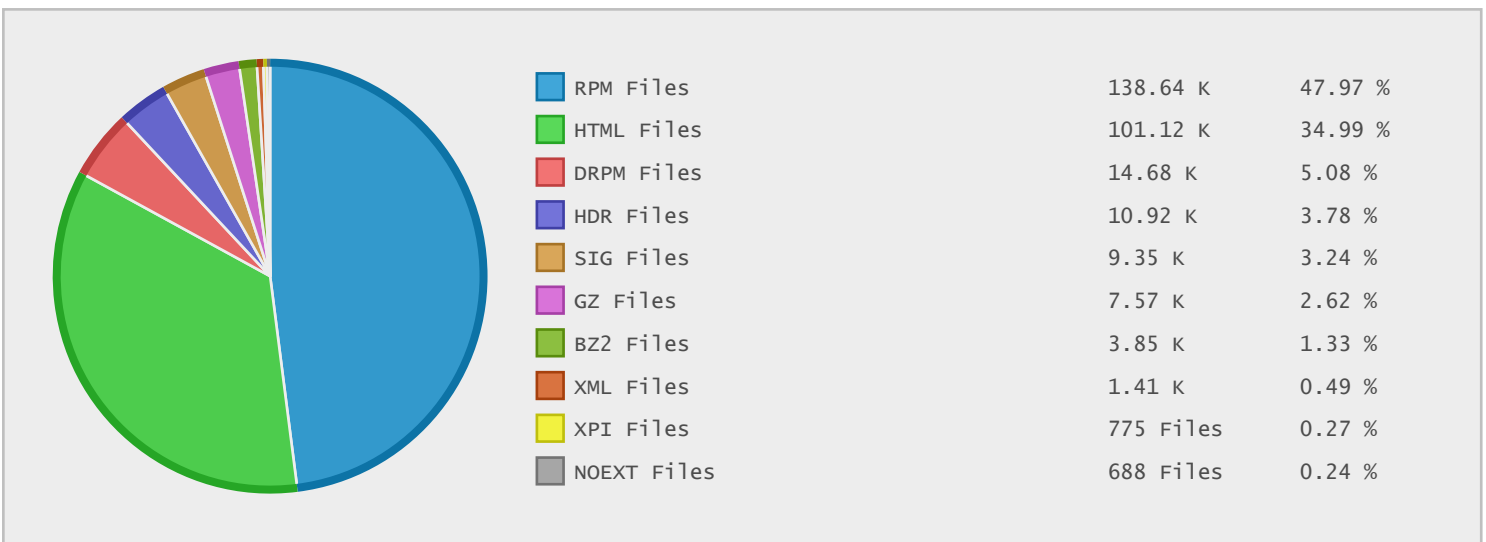

Top 10 File Categories Sorted By Disk Space

Last 12 Months Modified Disk Space History

Last 10 Years Modified Disk Space History

Total:	320.58 GB
Average:	32.06 GB
Maximum:	134.81 GB
Minimum:	2.35 GB
From:	2006
To:	2015

Last 10 Years Modified File Count History

Total:	286395 Files
Average:	28640 Files
Maximum:	121002 Files
Minimum:	1438 Files
From:	2006
To:	2015

Top 10 File Extensions Sorted By Disk Space

Top 10 File Extensions Sorted By Number of Files