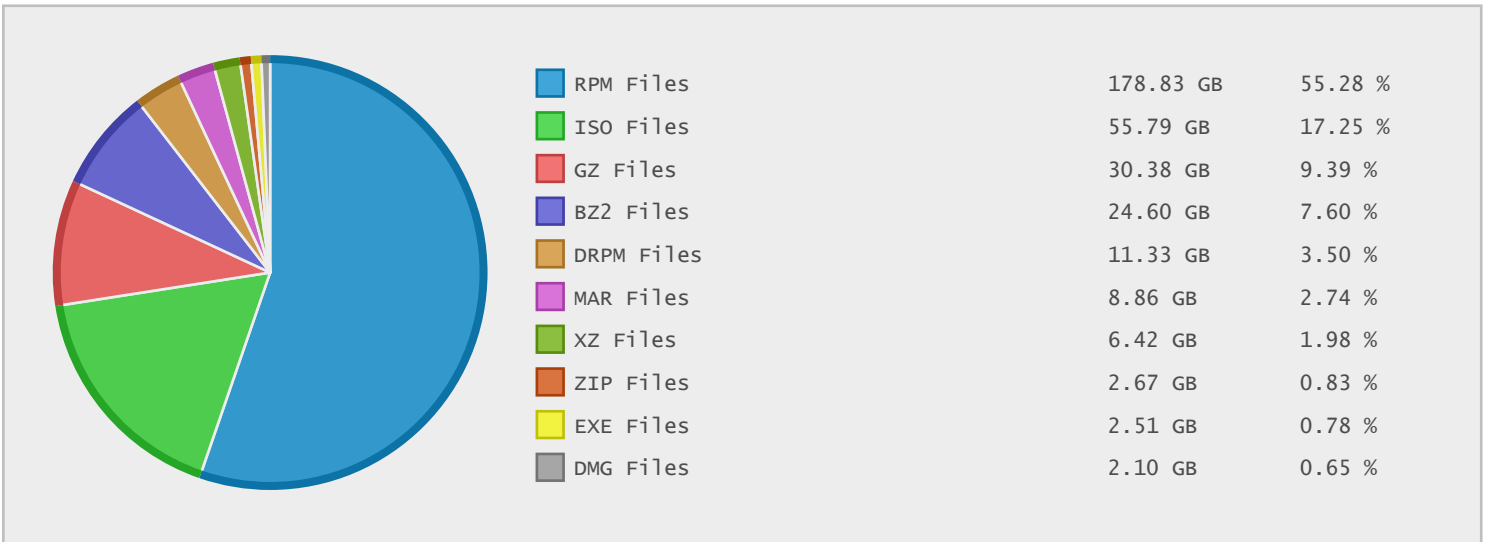

Top 10 File Categories Sorted By Disk Space

Last 12 Months Modified Disk Space History

Last 10 Years Modified Disk Space History

Total:	320.58 GB
Average:	32.06 GB
Maximum:	134.81 GB
Minimum:	2.35 GB
From:	2006
To:	2015

Last 10 Years Modified File Count History

Total:	286395 Files
Average:	28640 Files
Maximum:	121002 Files
Minimum:	1438 Files
From:	2006
To:	2015

Top 10 File Extensions Sorted By Disk Space

Top 10 File Extensions Sorted By Number of Files