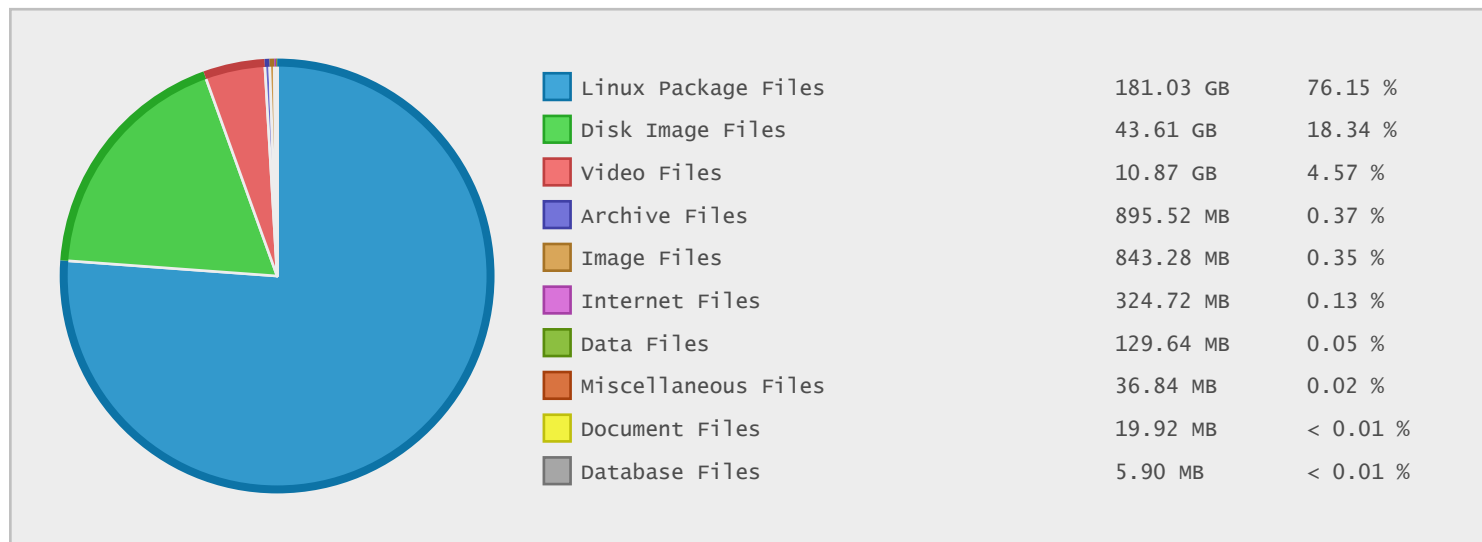

Awanti Hosting Services - FTP Site Statistics

Property	Value
FTP Server	mirror.awanti.com
Description	Awanti Hosting Services
Country	Russia
Scan Date	02/Jun/2014
Total Dirs	821
Total Files	303,306
Total Data	237.72 GB

Top 10 File Categories Sorted By Disk Space

Last 12 Months Modified Disk Space History

Last 10 Years Modified Disk Space History

Total:	236.54 GB
Average:	23.65 GB
Maximum:	78.52 GB
Minimum:	1.95 GB
From:	2005
To:	2014

Last 10 Years Modified File Count History

Total:	301641 Files
Average:	30164 Files
Maximum:	98192 Files
Minimum:	9264 Files
From:	2005
To:	2014

Top 10 File Extensions Sorted By Disk Space

Top 10 File Extensions Sorted By Number of Files