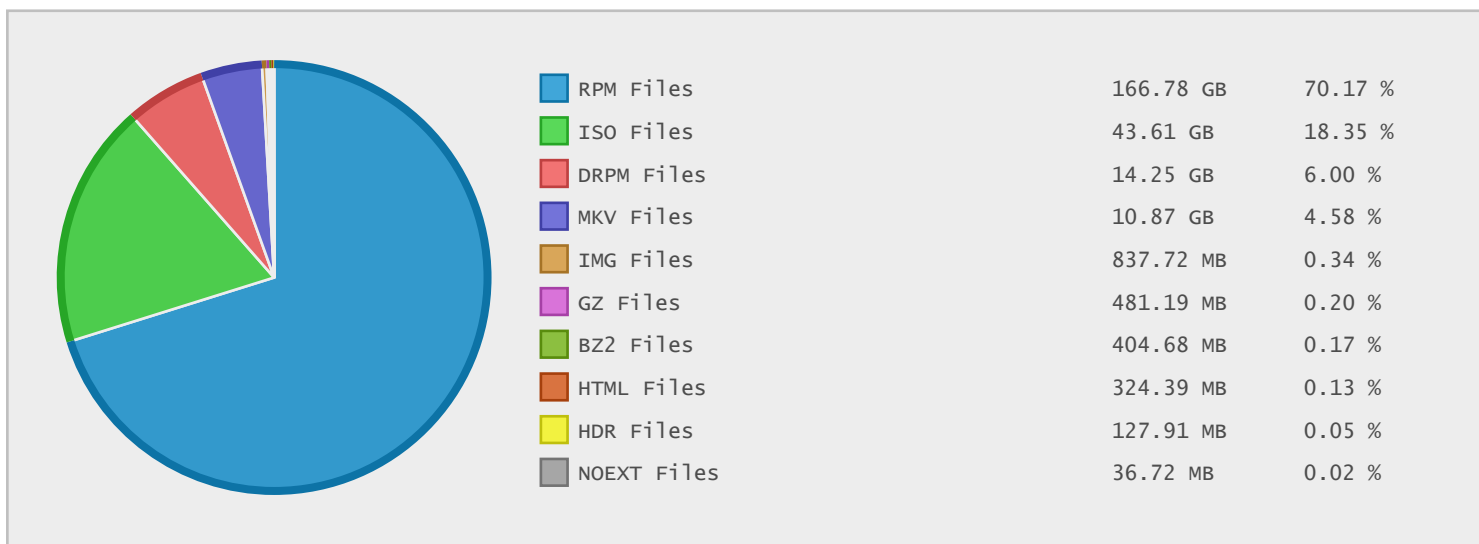

Top 10 File Categories Sorted By Disk Space

Last 12 Months Modified Disk Space History

Last 10 Years Modified Disk Space History

Total:	236.54 GB
Average:	23.65 GB
Maximum:	78.52 GB
Minimum:	1.95 GB
From:	2005
To:	2014

Last 10 Years Modified File Count History

Total:	301641 Files
Average:	30164 Files
Maximum:	98192 Files
Minimum:	9264 Files
From:	2005
To:	2014

Top 10 File Extensions Sorted By Disk Space

Top 10 File Extensions Sorted By Number of Files