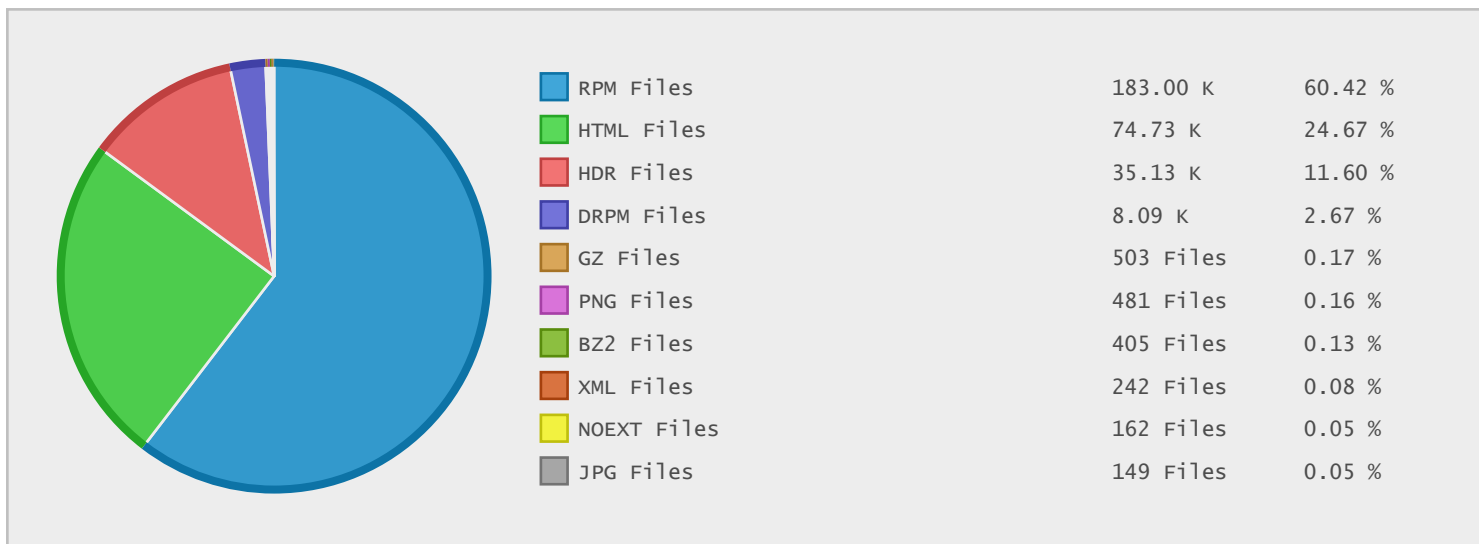

Top 10 File Categories Sorted By Disk Space

Last 12 Months Modified Disk Space History

Last 10 Years Modified Disk Space History

Total:	236.54 GB
Average:	23.65 GB
Maximum:	78.52 GB
Minimum:	1.95 GB
From:	2005
To:	2014

Last 10 Years Modified File Count History

Total:	301641 Files
Average:	30164 Files
Maximum:	98192 Files
Minimum:	9264 Files
From:	2005
To:	2014

Top 10 File Extensions Sorted By Disk Space

Top 10 File Extensions Sorted By Number of Files