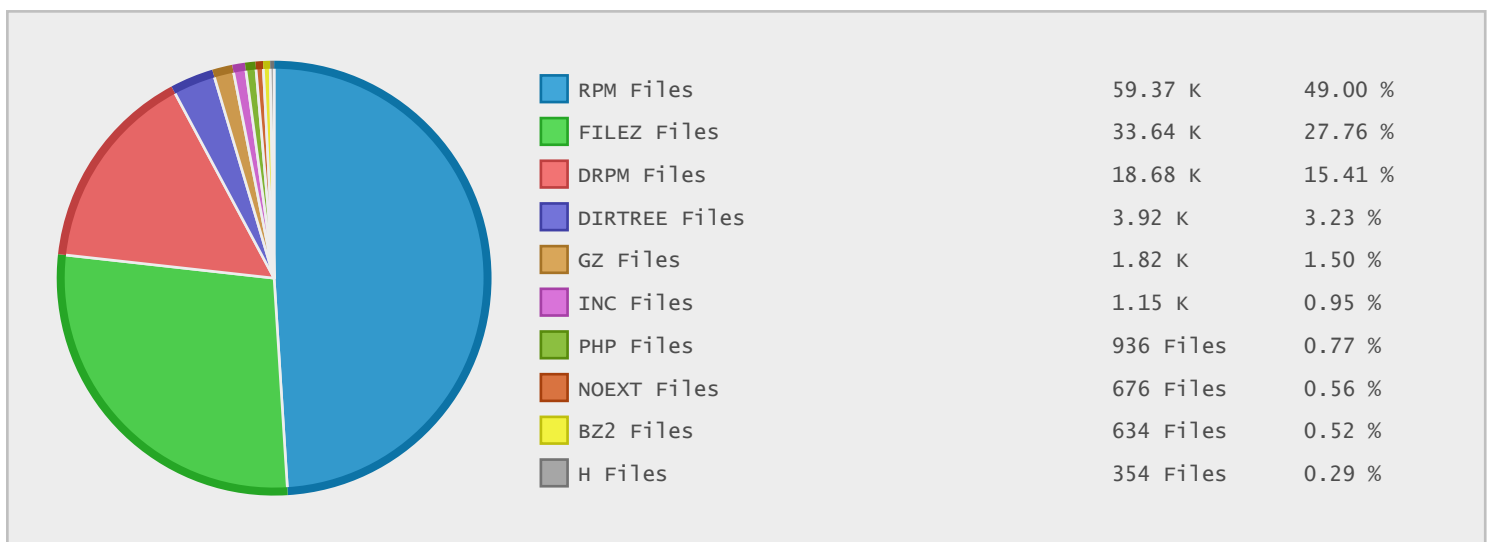

Top 10 File Categories Sorted By Disk Space

Last 12 Months Modified Disk Space History

Last 10 Years Modified Disk Space History

Last 10 Years Modified File Count History

Top 10 File Extensions Sorted By Disk Space

Top 10 File Extensions Sorted By Number of Files

Top 10 File Categories Sorted by Disk Space

Category	Files	Data	Data (%)
Linux Package Files	78115	93.11 GB	49.18 %
Disk Image Files	54	67.29 GB	35.54 %
Archive Files	2738	26.04 GB	13.76 %
Image Files	370	1.70 GB	0.90 %
Miscellaneous Files	38631	1.09 GB	0.57 %
Data Files	781	27.14 MB	0.01 %
Development Files	2317	25.86 MB	0.01 %
Backup Files	30	16.39 MB	< 0.01 %
Document Files	555	16.22 MB	< 0.01 %
Internet Files	1249	9.64 MB	< 0.01 %