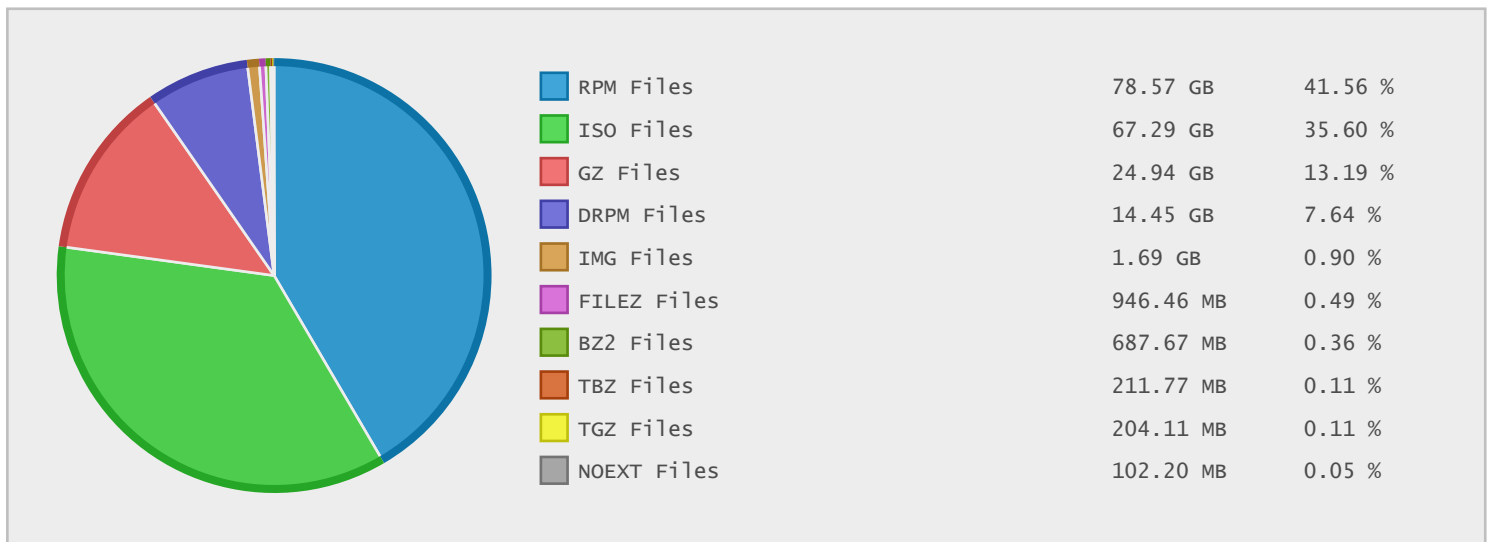

Top 10 File Categories Sorted By Disk Space

Last 12 Months Modified Disk Space History

Last 10 Years Modified Disk Space History

Last 10 Years Modified File Count History

Top 10 File Extensions Sorted By Disk Space