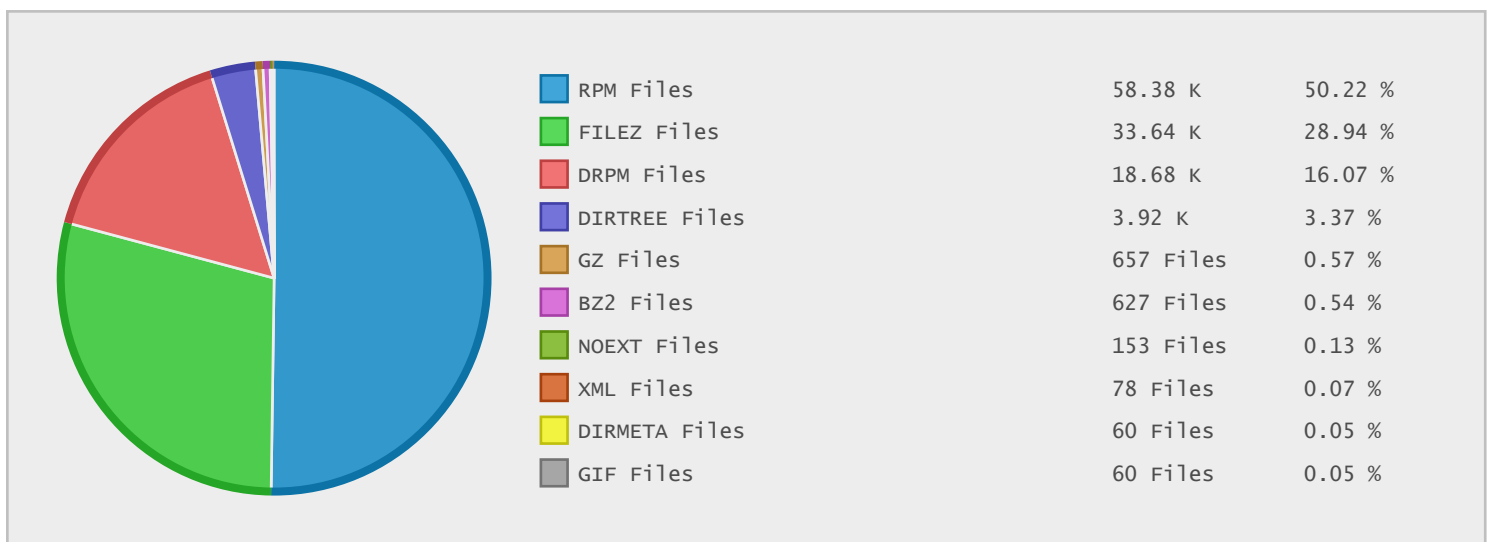

Brutalsys Software Archive - FTP Site Statistics

Property	Value
FTP Server	mirror.brutalsys.com
Description	Brutalsys Software Archive
Country	Spain
Scan Date	26/Dec/2015
Total Dirs	1,001
Total Files	116,588
Total Data	156.31 GB

Top 10 File Categories Sorted By Disk Space

Last 12 Months Modified Disk Space History

Last 10 Years Modified Disk Space History

Last 10 Years Modified File Count History

Top 10 File Extensions Sorted By Disk Space

Top 10 File Extensions Sorted By Number of Files

Top 10 File Categories Sorted by Disk Space

Category	Files	Data	Data (%)
Linux Package Files	77058	84.92 GB	54.33 %
Disk Image Files	54	67.29 GB	43.05 %
Image Files	127	1.70 GB	1.09 %
Archive Files	1285	1.40 GB	0.90 %
Miscellaneous Files	37746	0.97 GB	0.62 %
Data Files	72	9.98 MB	< 0.01 %
Document Files	141	6.45 MB	< 0.01 %
Linux System Files	4	618.81 KB	< 0.01 %
Internet Files	37	85.57 KB	< 0.01 %
Program Files	2	67.50 KB	< 0.01 %