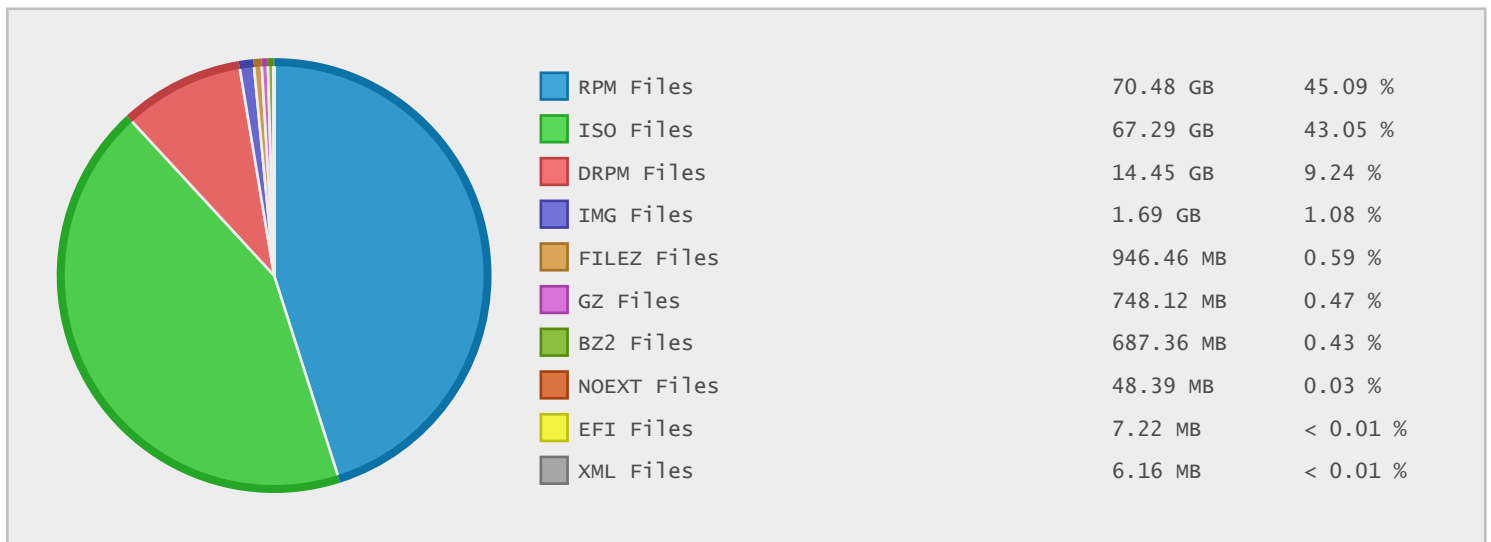

Top 10 File Categories Sorted By Disk Space

Last 12 Months Modified Disk Space History

Last 10 Years Modified Disk Space History

Last 10 Years Modified File Count History

Top 10 File Extensions Sorted By Disk Space