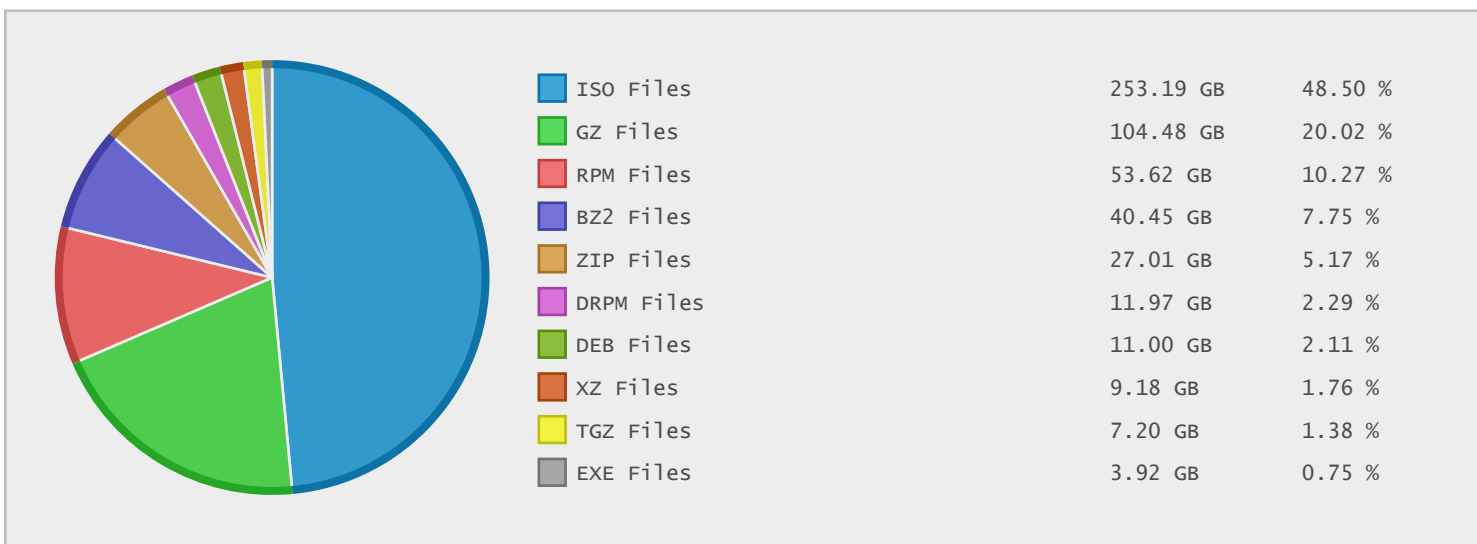

Top 10 File Categories Sorted By Disk Space

Last 12 Months Modified Disk Space History

Last 10 Years Modified Disk Space History

Total:	516.02 GB
Average:	51.60 GB
Maximum:	161.86 GB
Minimum:	7.50 GB
From:	2006
To:	2015

Last 10 Years Modified File Count History

Total:	394965 Files
Average:	39497 Files
Maximum:	90772 Files
Minimum:	17451 Files
From:	2006
To:	2015

Top 10 File Extensions Sorted By Disk Space

Top 10 File Extensions Sorted By Number of Files