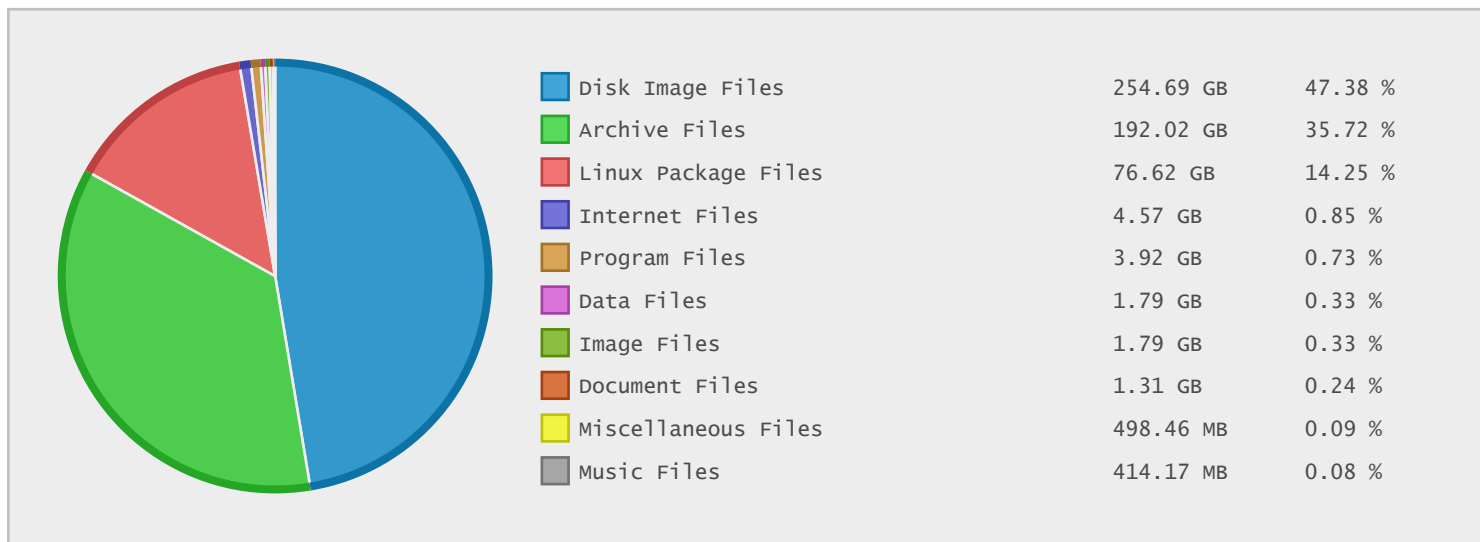

CheckDomain Hosting Services - FTP Site Statistics

Property	Value
FTP Server	mirror.checkdomain.de
Description	CheckDomain Hosting Services
Country	Germany
Scan Date	04/Apr/2015
Total Dirs	17,330
Total Files	457,106
Total Data	538.20 GB

Top 20 Directories Sorted by Disk Space

Name	Dirs	Files	Data	Data (%)
/	17330	457106	538.20 GB	100.00 %
/linuxmint.com	33	351	181.04 GB	33.64 %
/linuxmint.com/stable	27	230	149.15 GB	27.71 %
/centos	274	60373	139.25 GB	25.87 %
/apache	1788	9369	49.47 GB	9.19 %
/gnu	893	21054	42.53 GB	7.90 %
/non-gnu	893	21054	42.53 GB	7.90 %
/old-gnu	893	21054	42.53 GB	7.90 %
/centos/6.6	90	21563	37.11 GB	6.89 %
/centos/7.1.1503	35	9465	35.12 GB	6.53 %
/centos/5.11	67	7932	34.40 GB	6.39 %
/centos/7.0.1406	38	21203	32.62 GB	6.06 %
/linuxmint.com/stable/17	0	26	30.16 GB	5.60 %
/centos/7.1.1503/isos	1	24	26.50 GB	4.92 %
/centos/7.1.1503/isos/x86_64	0	24	26.50 GB	4.92 %
/linuxmint.com/debian	0	22	22.50 GB	4.18 %
/linuxmint.com/stable/14	0	24	19.79 GB	3.68 %
/centos/5.11/isos	2	41	19.50 GB	3.62 %
/CPAN	10699	310235	17.45 GB	3.24 %
/CPAN/authors	8216	308185	17.19 GB	3.19 %

Top 10 File Categories Sorted By Disk Space

Last 12 Months Modified Disk Space History

Last 10 Years Modified Disk Space History

Total:	516.02 GB
Average:	51.60 GB
Maximum:	161.86 GB
Minimum:	7.50 GB
From:	2006
To:	2015

Last 10 Years Modified File Count History

Total:	394965 Files
Average:	39497 Files
Maximum:	90772 Files
Minimum:	17451 Files
From:	2006
To:	2015

Top 10 File Extensions Sorted By Disk Space

Top 10 File Extensions Sorted By Number of Files