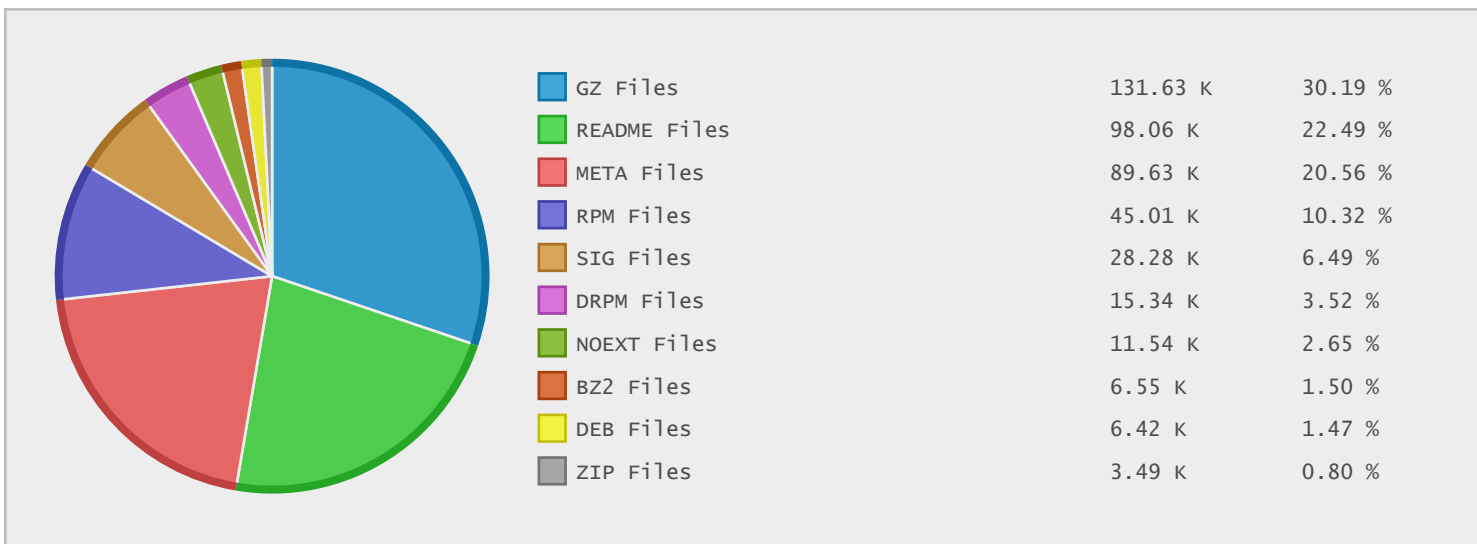

Top 10 File Categories Sorted By Disk Space

Last 12 Months Modified Disk Space History

Last 10 Years Modified Disk Space History

Total:	516.02 GB
Average:	51.60 GB
Maximum:	161.86 GB
Minimum:	7.50 GB
From:	2006
To:	2015

Last 10 Years Modified File Count History

Total:	394965 Files
Average:	39497 Files
Maximum:	90772 Files
Minimum:	17451 Files
From:	2006
To:	2015

Top 10 File Extensions Sorted By Disk Space

Top 10 File Extensions Sorted By Number of Files