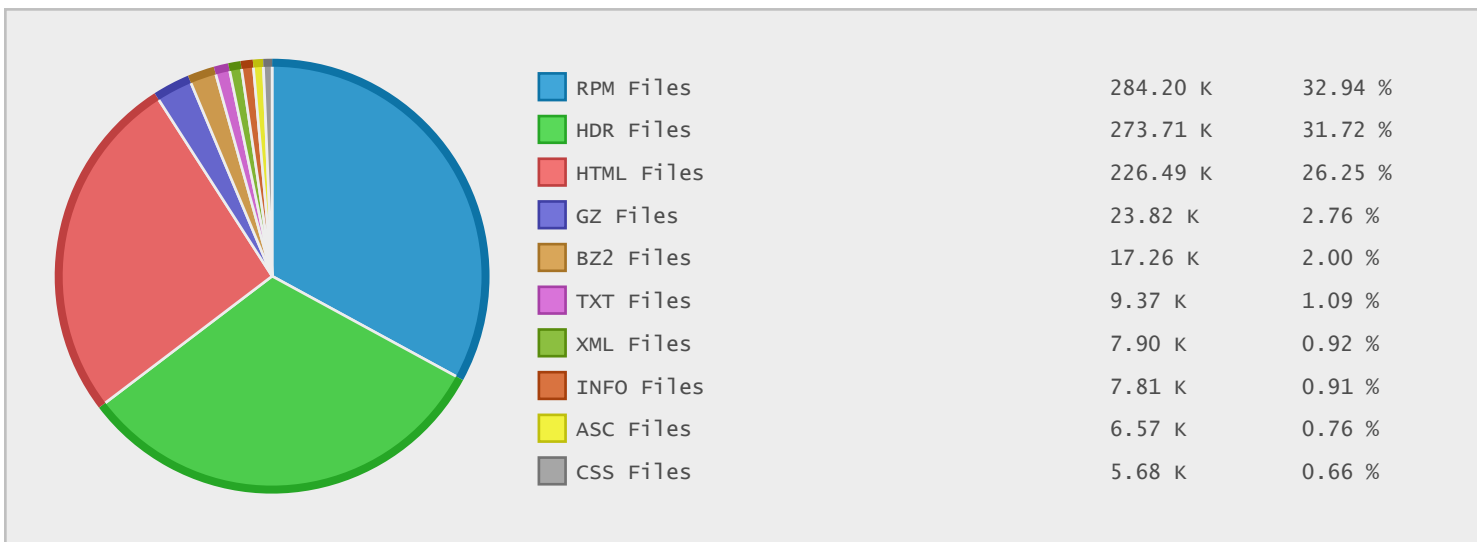

Top 10 File Extensions Sorted By Number of Files