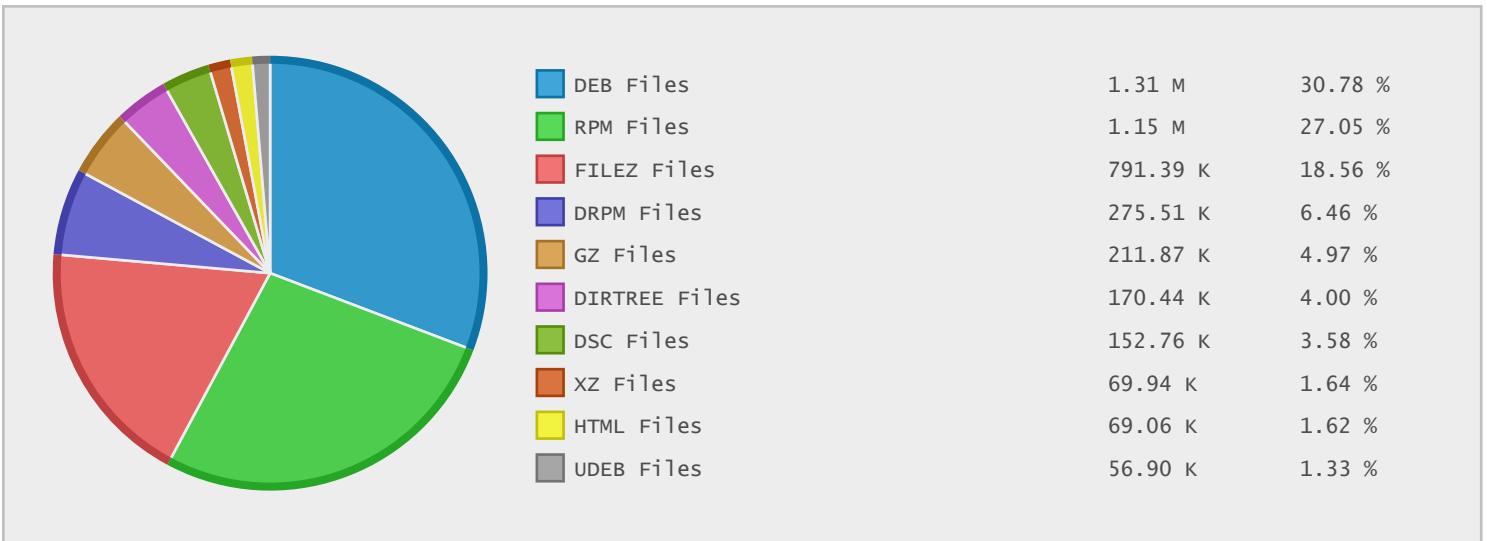

Top 10 File Extensions Sorted By Number of Files