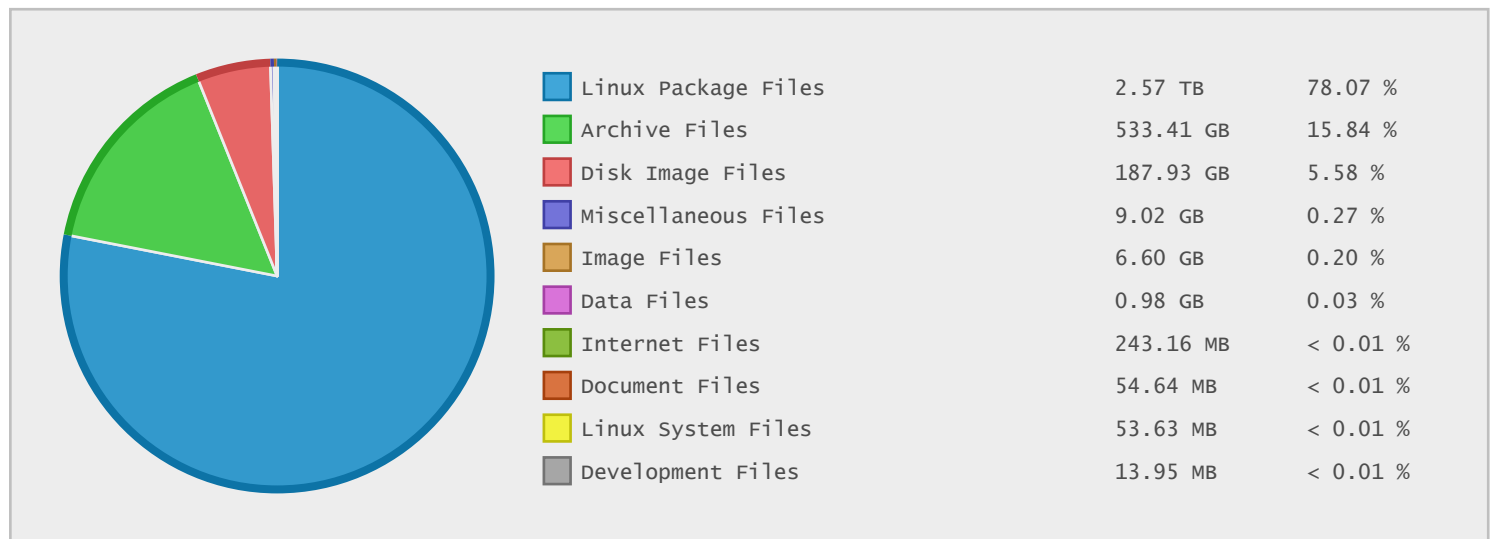

Crucial Cloud Hosting - FTP Site Statistics

Property	Value
FTP Server	mirror.crucial.com.au
Description	Crucial Cloud Hosting
Country	Australia
Scan Date	31/May/2014
Total Dirs	97,560
Total Files	2,321,719
Total Data	3.29 TB

Top 20 Directories Sorted by Disk Space

Name	Dirs	Files	Data	Data (%)
/	97560	2321719	3.29 TB	100.00 %
/fedora	1595	849673	1.30 TB	39.52 %
/fedora/linux	1594	849672	1.30 TB	39.52 %
/debian	53434	853424	1.17 TB	35.61 %
/ubuntu	42342	587849	753.44 GB	22.38 %
/fedora/linux/releases	1234	451074	730.68 GB	21.70 %
/ubuntu/pool	38619	565653	711.60 GB	21.14 %
/debian/pool	23551	424969	675.43 GB	20.06 %
/debian/pool/main	22904	417751	644.31 GB	19.14 %
/debian/pool-org	22940	328268	422.30 GB	12.54 %
/debian/pool-org/main	22299	322123	395.92 GB	11.76 %
/ubuntu/pool/universe	30437	379994	385.25 GB	11.44 %
/fedora/linux/updates	104	221286	366.49 GB	10.89 %
/ubuntu/pool/main	6861	176088	282.32 GB	8.39 %
/fedora/linux/releases/20	370	167706	265.80 GB	7.90 %
/fedora/linux/development	245	177310	233.35 GB	6.93 %
/fedora/linux/development/rawhide	228	177310	233.35 GB	6.93 %
/fedora/linux/releases/20/Everything	210	137747	204.31 GB	6.07 %
/fedora/linux/releases/19	271	114566	179.98 GB	5.35 %
/fedora/linux/releases/18	268	109619	166.59 GB	4.95 %

Top 10 File Categories Sorted By Disk Space