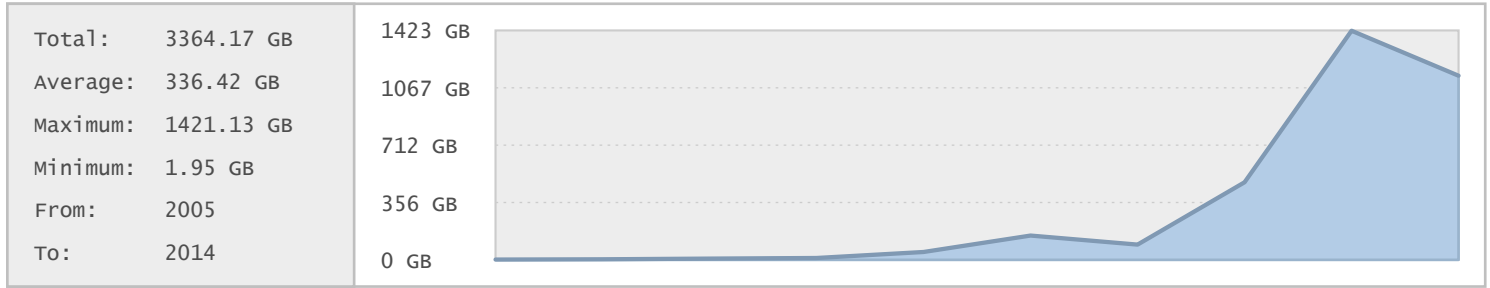

Last 10 Years Modified Disk Space History