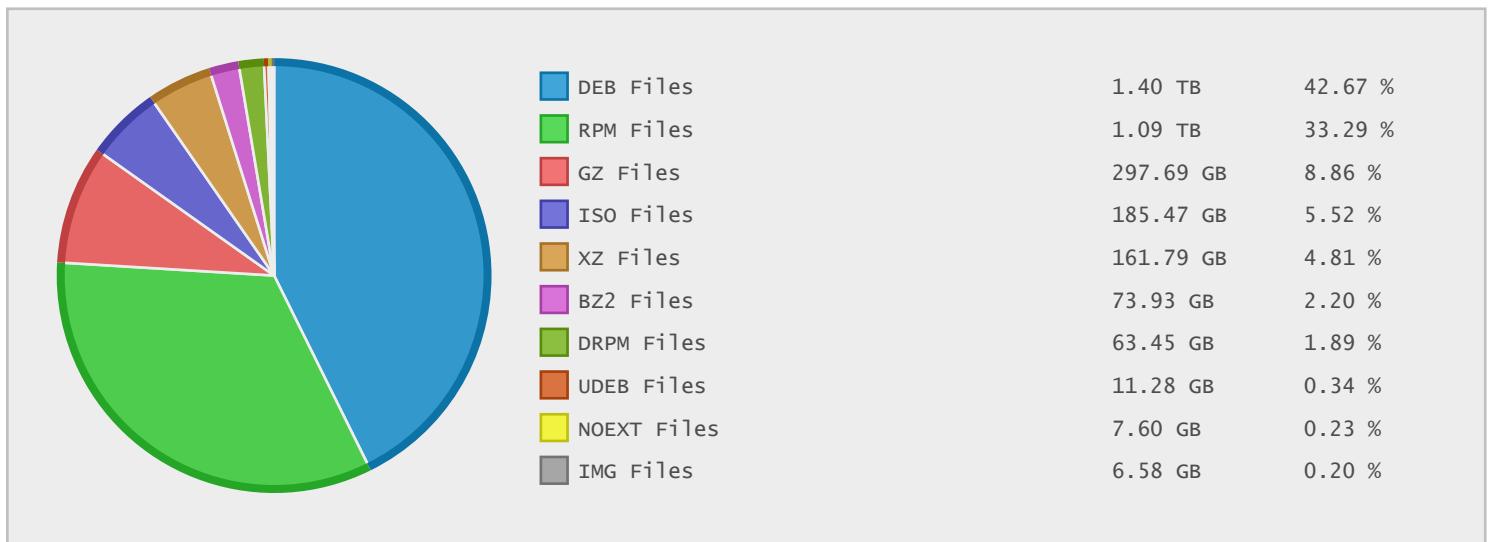

Top 10 File Extensions Sorted By Disk Space