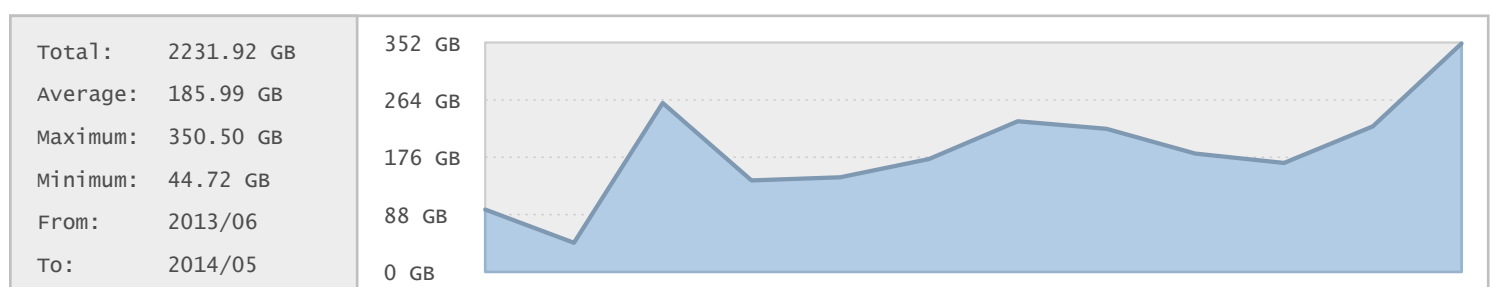

Last 12 Months Modified Disk Space History