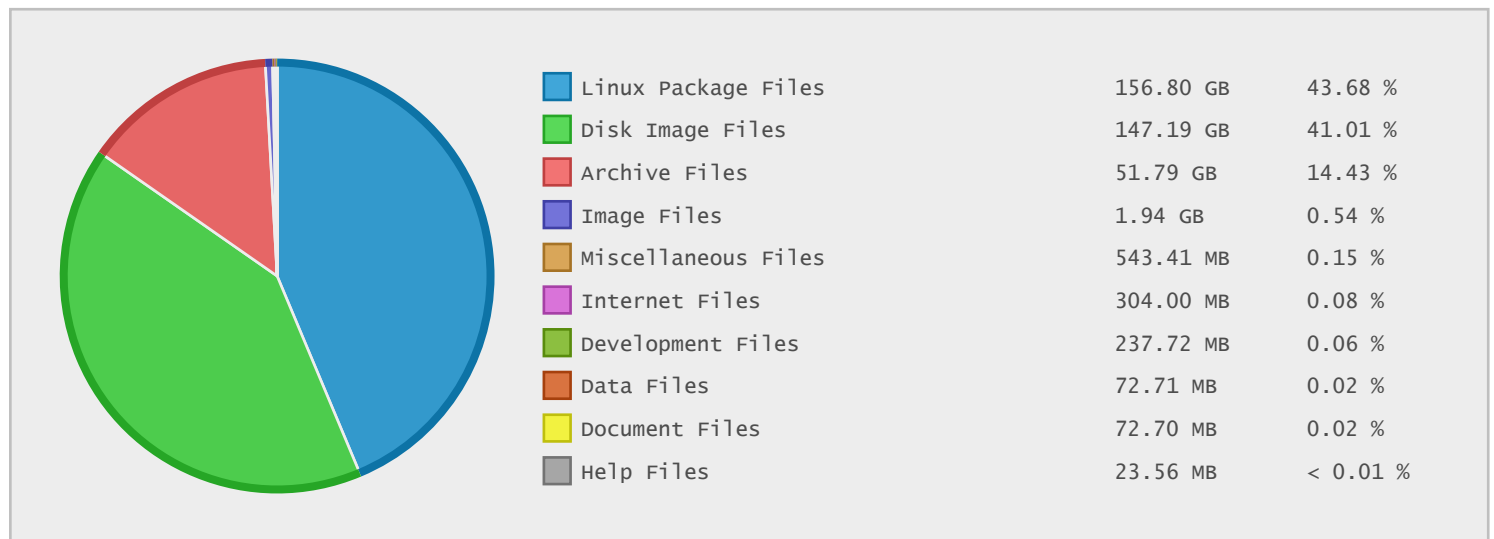

Princeton University - FTP Site Statistics

Property	Value
FTP Server	mirror.cs.princeton.edu
Description	Princeton University
Country	United States
Scan Date	27/Mar/2015
Total Dirs	19,106
Total Files	300,505
Total Data	358.96 GB

Top 20 Directories Sorted by Disk Space

Name	Dirs	Files	Data	Data (%)
/	19106	300505	358.96 GB	100.00 %
/pub	19105	300505	358.96 GB	100.00 %
/pub/mirrors	19104	300505	358.96 GB	100.00 %
/pub/mirrors/slackware	16827	79129	149.38 GB	41.61 %
/pub/mirrors/fedora-epel	390	183375	110.74 GB	30.85 %
/pub/mirrors/centos	237	37016	92.42 GB	25.75 %
/pub/mirrors/fedora-epel/6	25	73785	57.73 GB	16.08 %
/pub/mirrors/centos/5.11	67	7913	34.05 GB	9.49 %
/pub/mirrors/centos/6.6	90	16166	31.66 GB	8.82 %
/pub/mirrors/centos/7.0.1406	37	12728	26.71 GB	7.44 %
/pub/mirrors/fedora-epel/5	25	44016	25.69 GB	7.16 %
/pub/mirrors/centos/5.11/isos	2	41	19.50 GB	5.43 %
/pub/mirrors/fedora-epel/6/x86_64	6	22906	17.94 GB	5.00 %
/pub/mirrors/fedora-epel/7	158	37022	17.59 GB	4.90 %
/pub/mirrors/fedora-epel/6/i386	6	20822	16.51 GB	4.60 %
/pub/mirrors/centos/7.0.1406/isos	1	20	14.26 GB	3.97 %
/pub/mirrors/centos/7.0.1406/isos/x86_64	0	20	14.26 GB	3.97 %
/pub/mirrors/fedora-epel/6/ppc64	6	18702	13.63 GB	3.80 %
/pub/mirrors/centos/6.6/isos	2	30	11.36 GB	3.17 %
/pub/mirrors/centos/5.11/isos/x86_64	0	21	10.44 GB	2.91 %

Top 10 File Categories Sorted By Disk Space