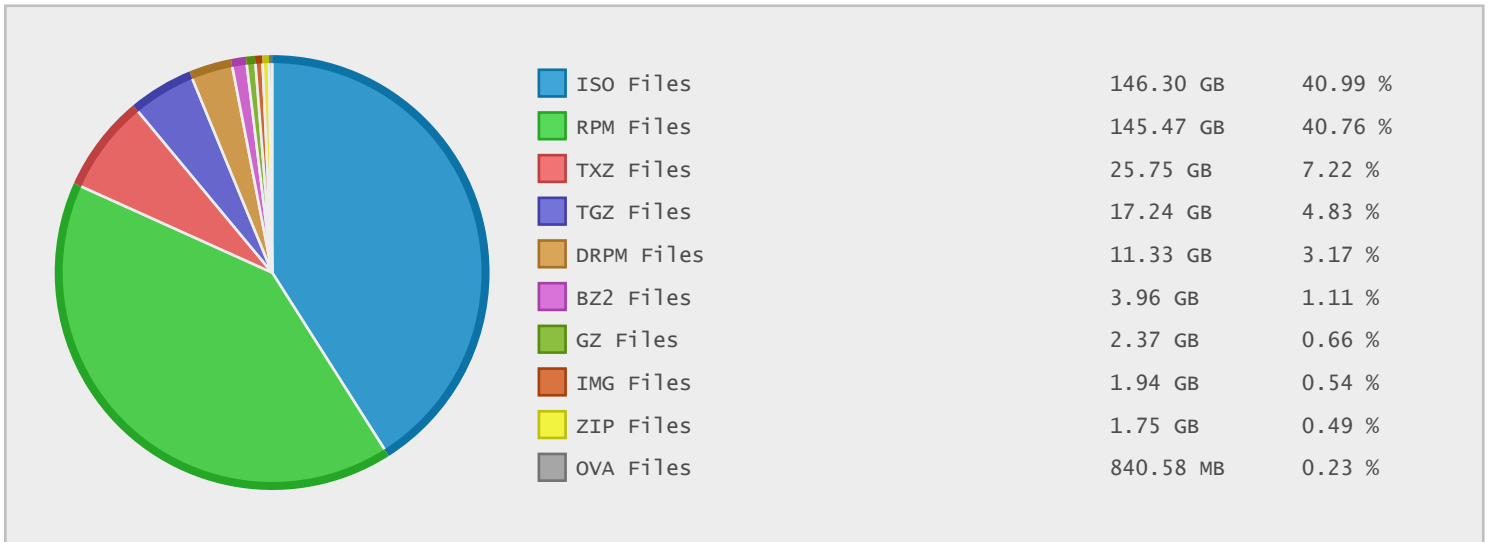

Top 10 File Categories Sorted By Disk Space

Last 12 Months Modified Disk Space History

Last 10 Years Modified Disk Space History

Last 10 Years Modified File Count History

Top 10 File Extensions Sorted By Disk Space

Top 10 File Extensions Sorted By Number of Files

Top 10 File Categories Sorted by Disk Space

Category	Files	Data	Data (%)
Linux Package Files	134237	156.80 GB	43.68 %
Disk Image Files	199	147.19 GB	41.00 %
Archive Files	25865	51.79 GB	14.43 %
Image Files	178	1.94 GB	0.54 %
Miscellaneous Files	3864	543.41 MB	0.15 %
Internet Files	78099	304.00 MB	0.08 %
Development Files	240	237.72 MB	0.06 %
Data Files	8470	72.71 MB	0.02 %
Document Files	25006	72.70 MB	0.02 %
Help Files	36	23.56 MB	< 0.01 %