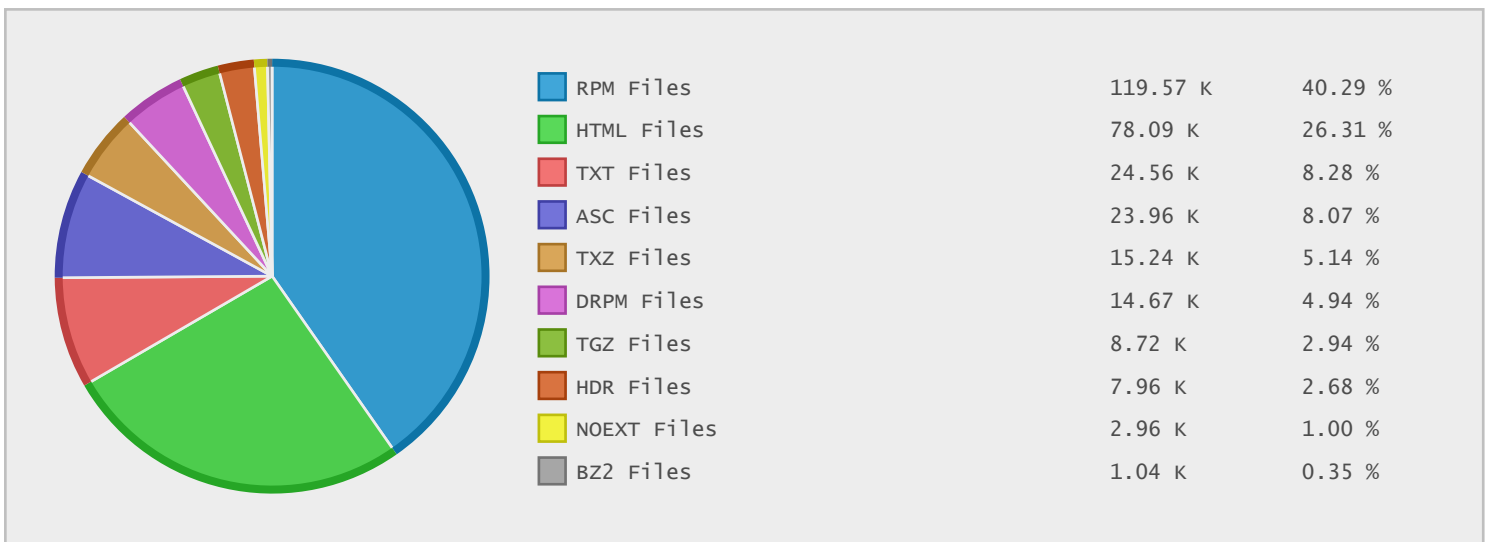

Top 10 File Categories Sorted By Disk Space

Last 12 Months Modified Disk Space History

Last 10 Years Modified Disk Space History

Last 10 Years Modified File Count History

Top 10 File Extensions Sorted By Disk Space

Top 10 File Extensions Sorted By Number of Files

Top 10 File Categories Sorted by Disk Space

Category	Files	Data	Data (%)
Linux Package Files	134237	156.80 GB	43.68 %
Disk Image Files	199	147.19 GB	41.00 %
Archive Files	25865	51.79 GB	14.43 %
Image Files	178	1.94 GB	0.54 %
Miscellaneous Files	3864	543.41 MB	0.15 %
Internet Files	78099	304.00 MB	0.08 %
Development Files	240	237.72 MB	0.06 %
Data Files	8470	72.71 MB	0.02 %
Document Files	25006	72.70 MB	0.02 %
Help Files	36	23.56 MB	< 0.01 %