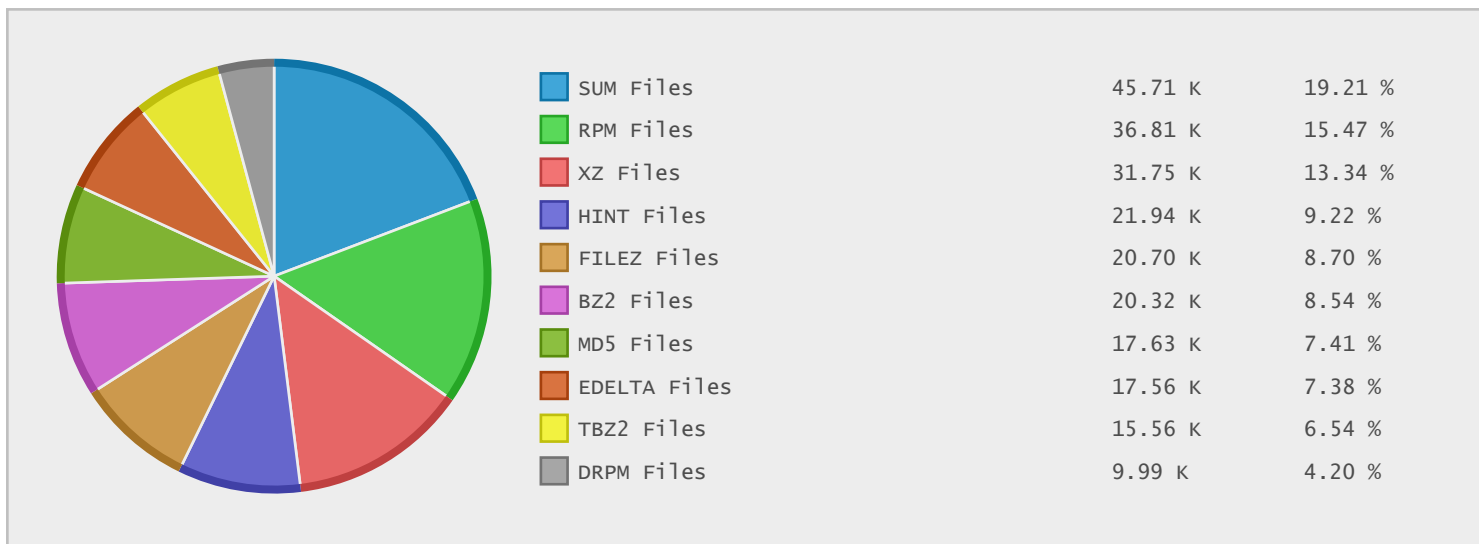

Top 10 File Extensions Sorted By Number of Files