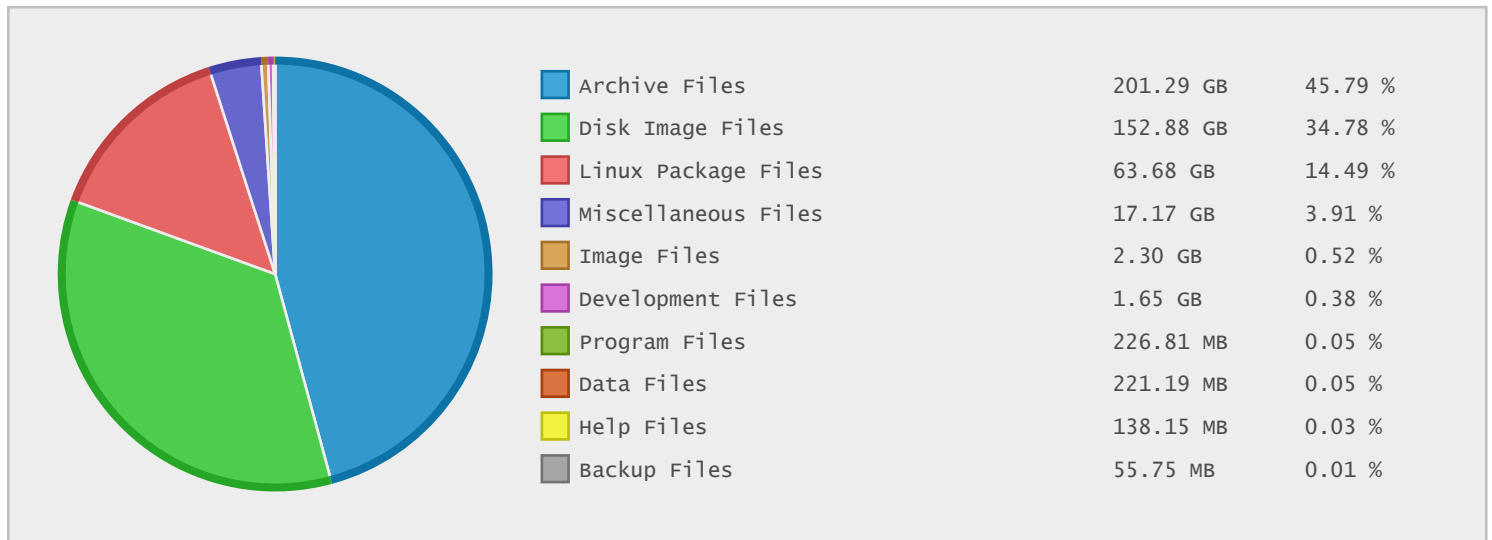

Virginia Polytechnic Institute - FTP Site Statistics

| Property | Value |
|-------------|--------------------------------|
| FTP Server | mirror.cs.vt.edu |
| Description | Virginia Polytechnic Institute |
| Country | United States |
| Scan Date | 22/Nov/2015 |
| Total Dirs | 24,557 |
| Total Files | 253,683 |
| Total Data | 439.67 GB |

Top 10 File Categories Sorted By Disk Space

Last 12 Months Modified Disk Space History

Last 10 Years Modified Disk Space History

| | |
|----------|-----------|
| Total: | 430.82 GB |
| Average: | 43.08 GB |
| Maximum: | 252.39 GB |
| Minimum: | 1.10 GB |
| From: | 2006 |
| To: | 2015 |

Last 10 Years Modified File Count History

| | |
|----------|--------------|
| Total: | 245561 Files |
| Average: | 24556 Files |
| Maximum: | 144966 Files |
| Minimum: | 774 Files |
| From: | 2006 |
| To: | 2015 |