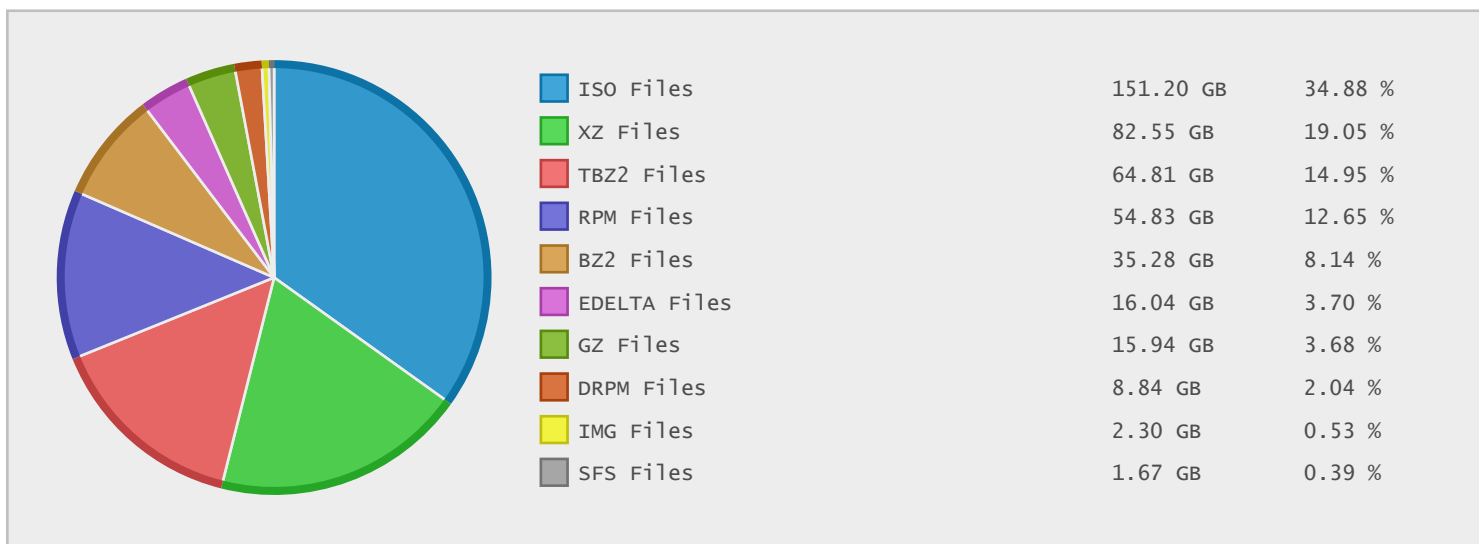

Top 10 File Extensions Sorted By Disk Space