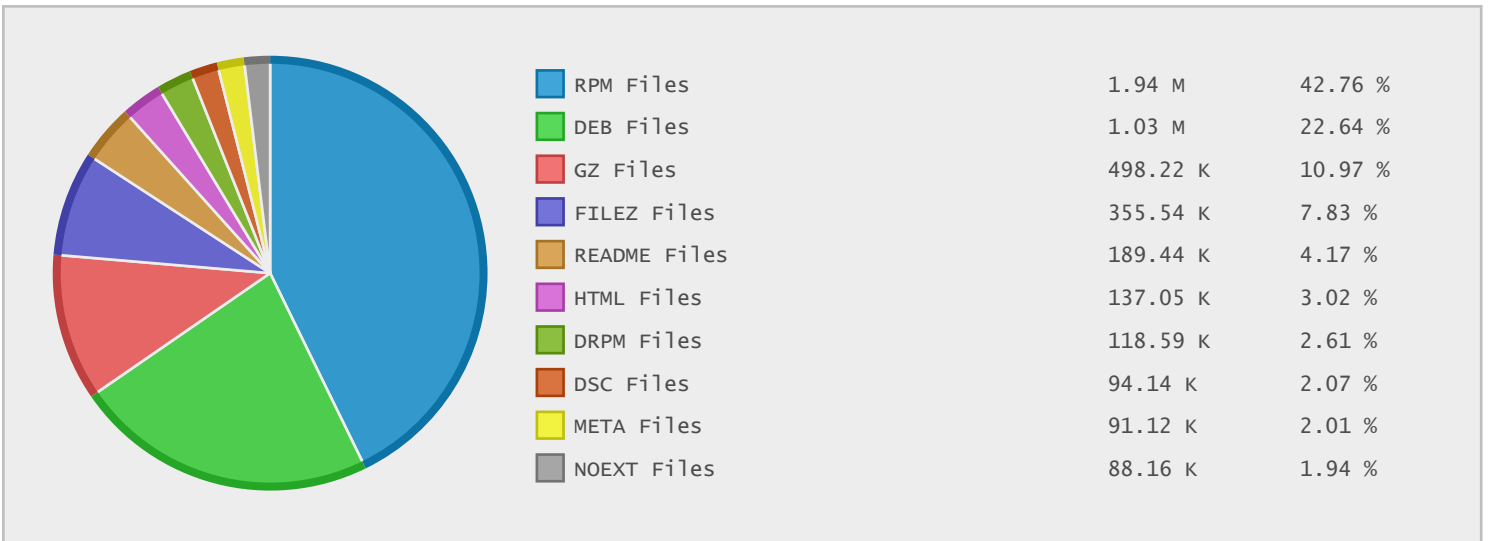

Top 10 File Extensions Sorted By Number of Files