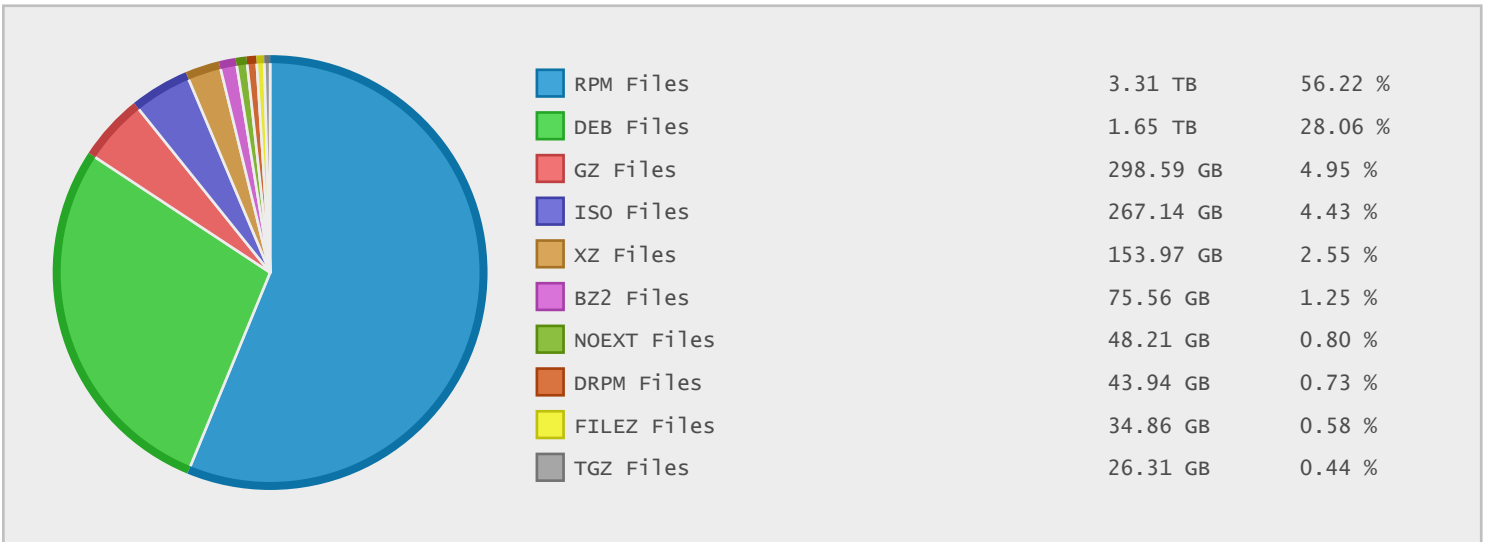

### Last 10 Years Modified Disk Space History

Total:	6198.93 GB
Average:	619.89 GB
Maximum:	1595.13 GB
Minimum:	11.26 GB
From:	2006
To:	2015

### Last 10 Years Modified File Count History

Total:	4977846 ...
Average:	497785 Files
Maximum:	1425347 ...
Minimum:	42143 Files
From:	2006
To:	2015

### Top 10 File Extensions Sorted By Disk Space