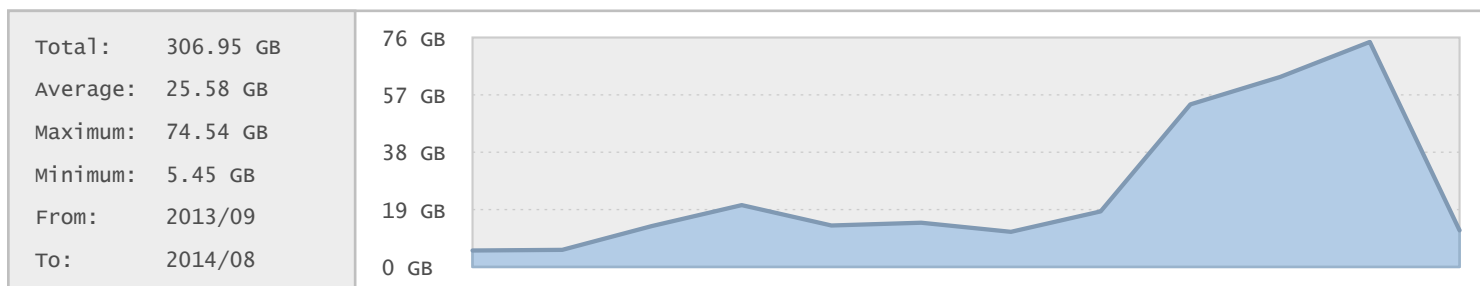

Last 12 Months Modified Disk Space History