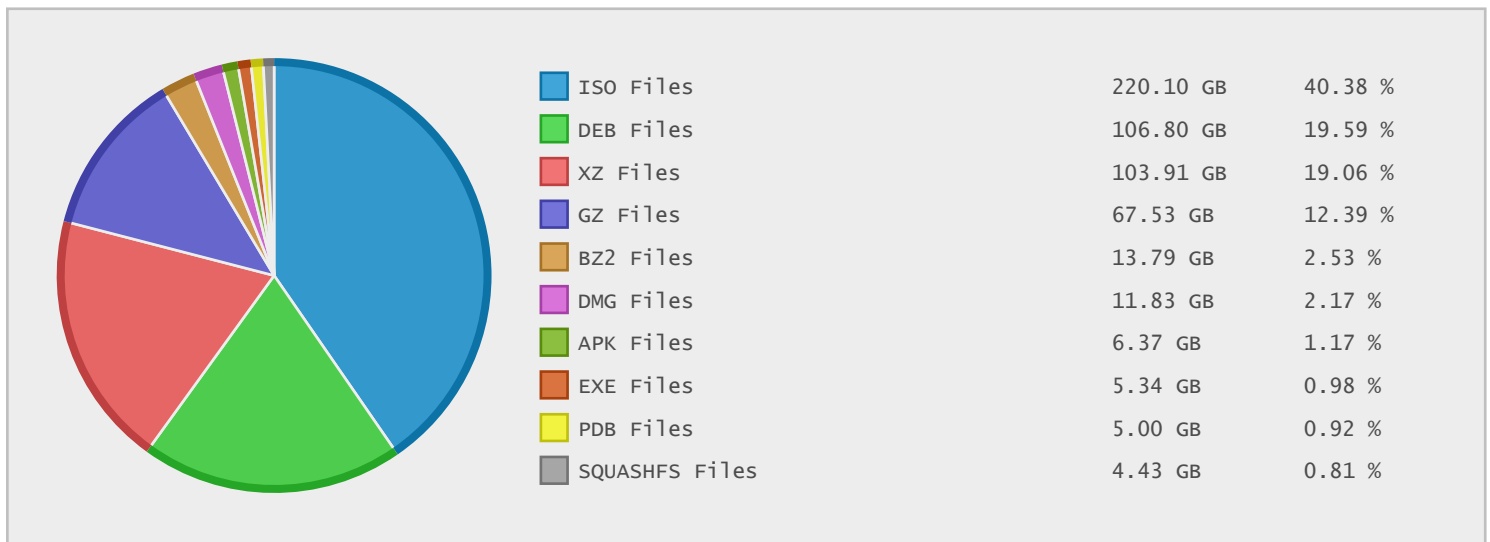

Top 10 File Extensions Sorted By Disk Space