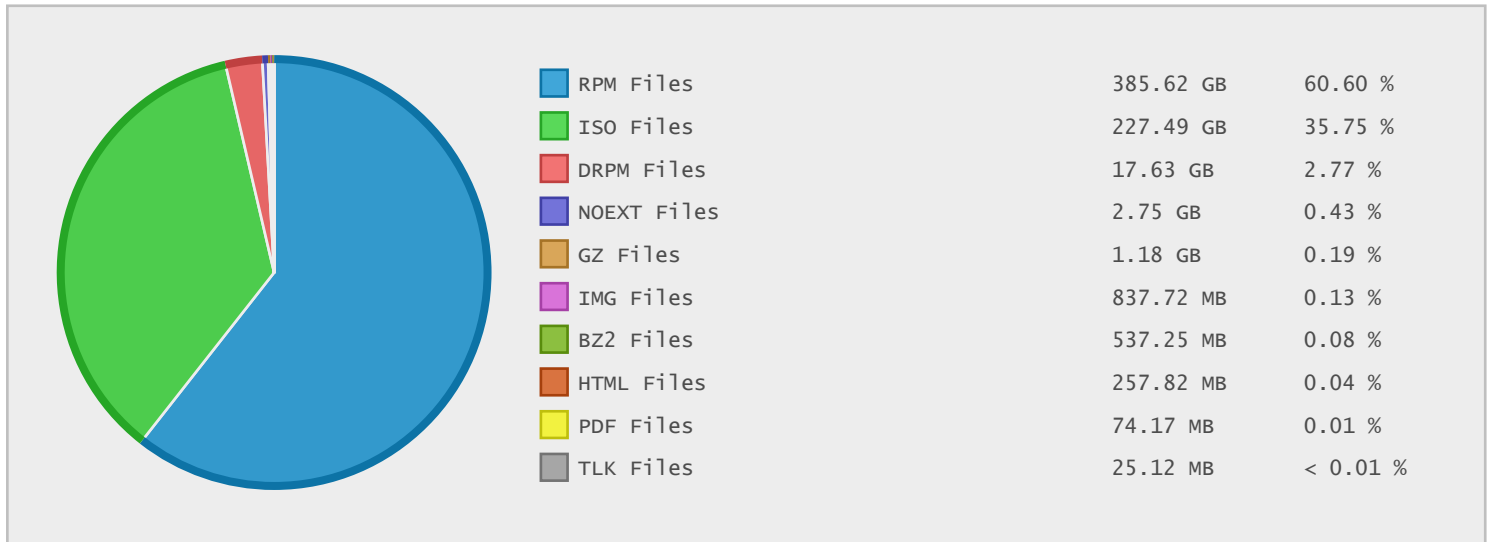

Top 10 File Categories Sorted By Disk Space

Last 12 Months Modified Disk Space History

Last 10 Years Modified Disk Space History

Last 10 Years Modified File Count History

Top 10 File Extensions Sorted By Disk Space