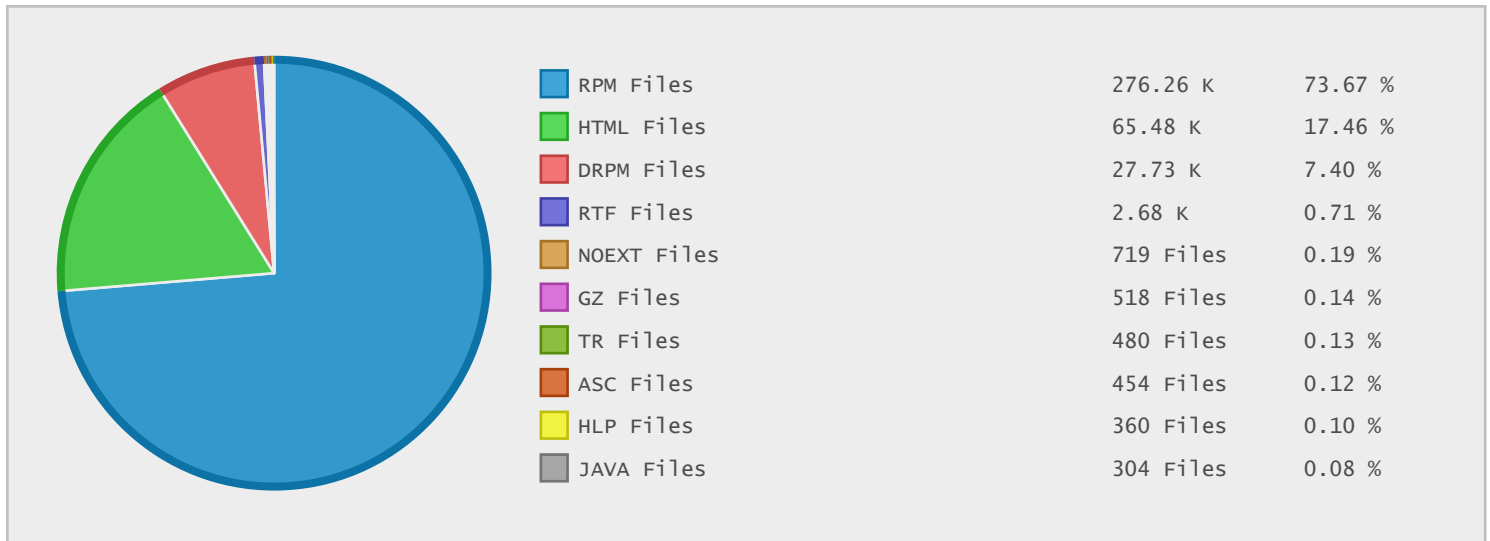

Top 10 File Categories Sorted By Disk Space

Last 12 Months Modified Disk Space History

Last 10 Years Modified Disk Space History

Last 10 Years Modified File Count History

Top 10 File Extensions Sorted By Disk Space

Top 10 File Extensions Sorted By Number of Files

Top 10 File Categories Sorted by Disk Space

Category	Files	Data	Data (%)
Linux Package Files	303988	403.25 GB	63.36 %
Disk Image Files	219	227.49 GB	35.74 %
Miscellaneous Files	1358	2.62 GB	0.41 %
Archive Files	672	1.71 GB	0.27 %
Image Files	399	858.11 MB	0.13 %
Internet Files	65510	258.70 MB	0.04 %
Development Files	342	163.29 MB	0.03 %
Document Files	3019	88.24 MB	0.01 %
Data Files	549	35.51 MB	< 0.01 %
Program Files	23	11.52 MB	< 0.01 %