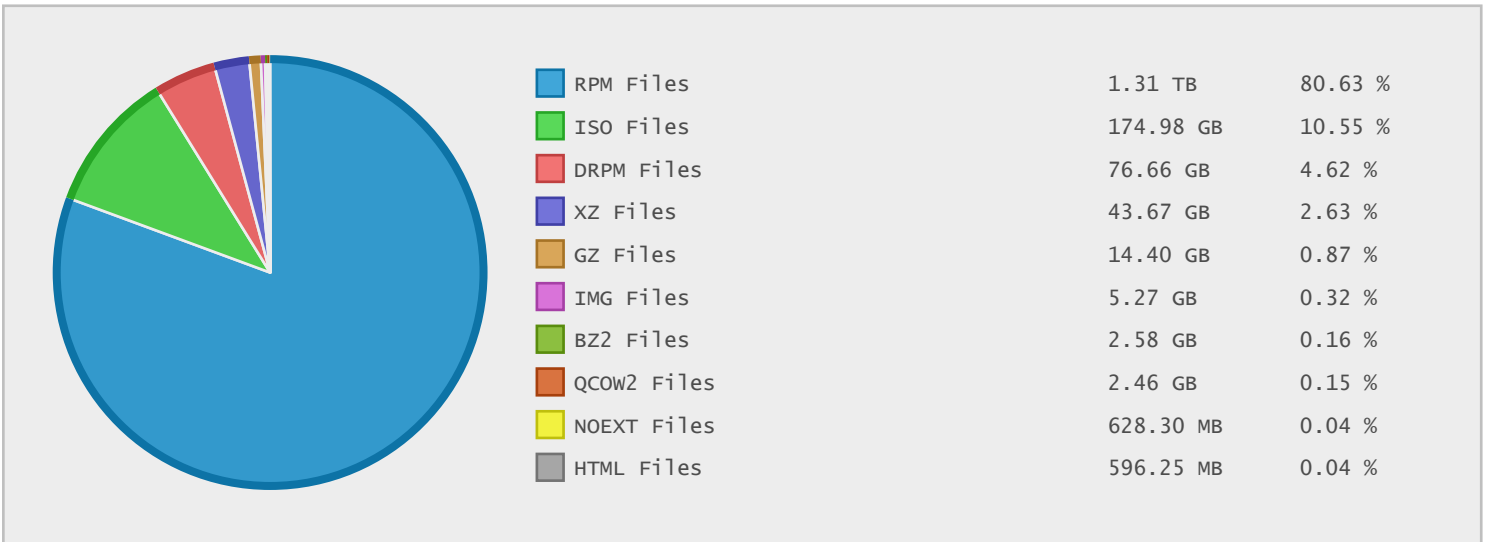

Top 10 File Categories Sorted By Disk Space

Last 12 Months Modified Disk Space History

Last 10 Years Modified Disk Space History

Total:	1655.85 GB
Average:	165.58 GB
Maximum:	898.37 GB
Minimum:	3.29 GB
From:	2005
To:	2014

Last 10 Years Modified File Count History

Total:	1543038 ...
Average:	154304 Files
Maximum:	632800 Files
Minimum:	35696 Files
From:	2005
To:	2014

Top 10 File Extensions Sorted By Disk Space

Top 10 File Extensions Sorted By Number of Files