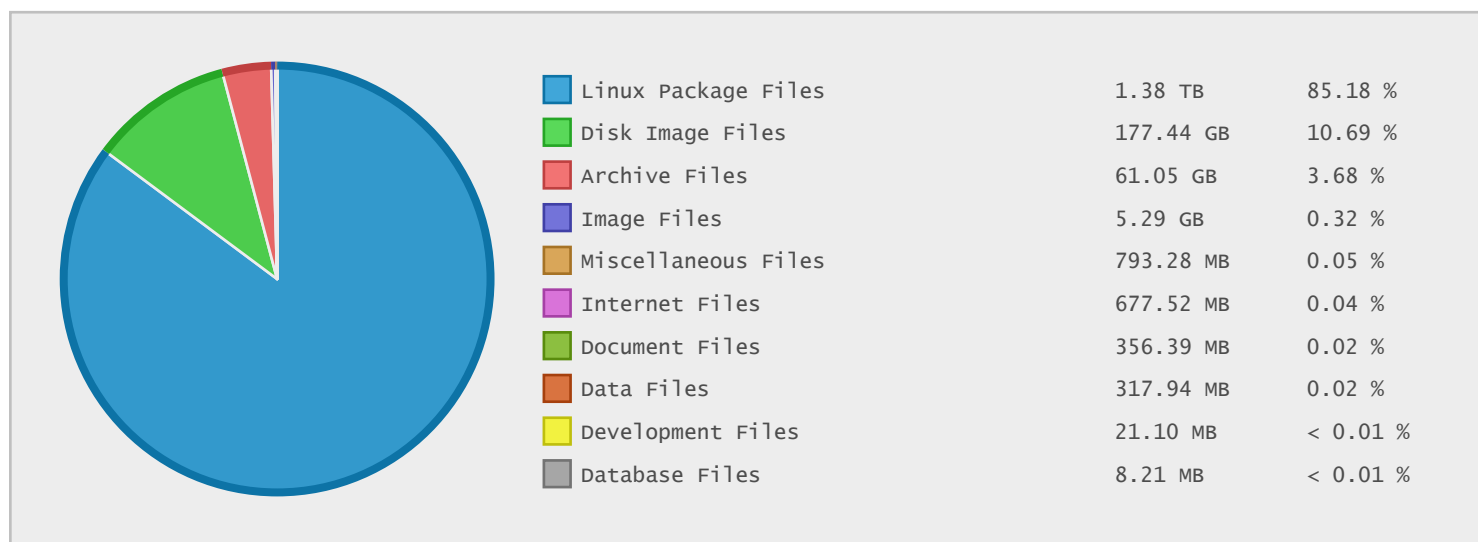

GTD Group Archive - FTP Site Statistics

Property	Value
FTP Server	mirror.gtdinternet.com
Description	GTD Group Archive
Country	Chile
Scan Date	29/May/2014
Total Dirs	13,158
Total Files	1,583,839
Total Data	1.62 TB

Top 10 File Categories Sorted By Disk Space

Last 12 Months Modified Disk Space History

Last 10 Years Modified Disk Space History

Total:	1655.85 GB
Average:	165.58 GB
Maximum:	898.37 GB
Minimum:	3.29 GB
From:	2005
To:	2014

Last 10 Years Modified File Count History

Total:	1543038 ...
Average:	154304 Files
Maximum:	632800 Files
Minimum:	35696 Files
From:	2005
To:	2014

Top 10 File Extensions Sorted By Disk Space

Top 10 File Extensions Sorted By Number of Files