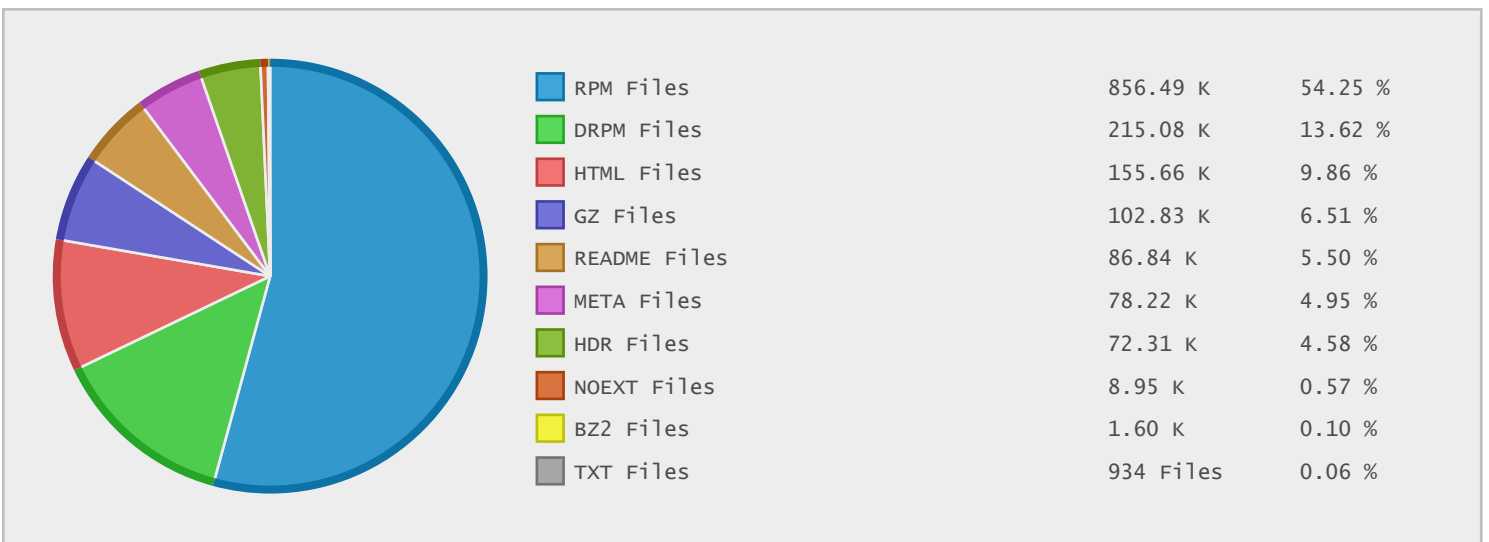

Top 10 File Categories Sorted By Disk Space

Last 12 Months Modified Disk Space History

Last 10 Years Modified Disk Space History

Total:	1655.85 GB
Average:	165.58 GB
Maximum:	898.37 GB
Minimum:	3.29 GB
From:	2005
To:	2014

Last 10 Years Modified File Count History

Total:	1543038 ...
Average:	154304 Files
Maximum:	632800 Files
Minimum:	35696 Files
From:	2005
To:	2014

Top 10 File Extensions Sorted By Disk Space

Top 10 File Extensions Sorted By Number of Files