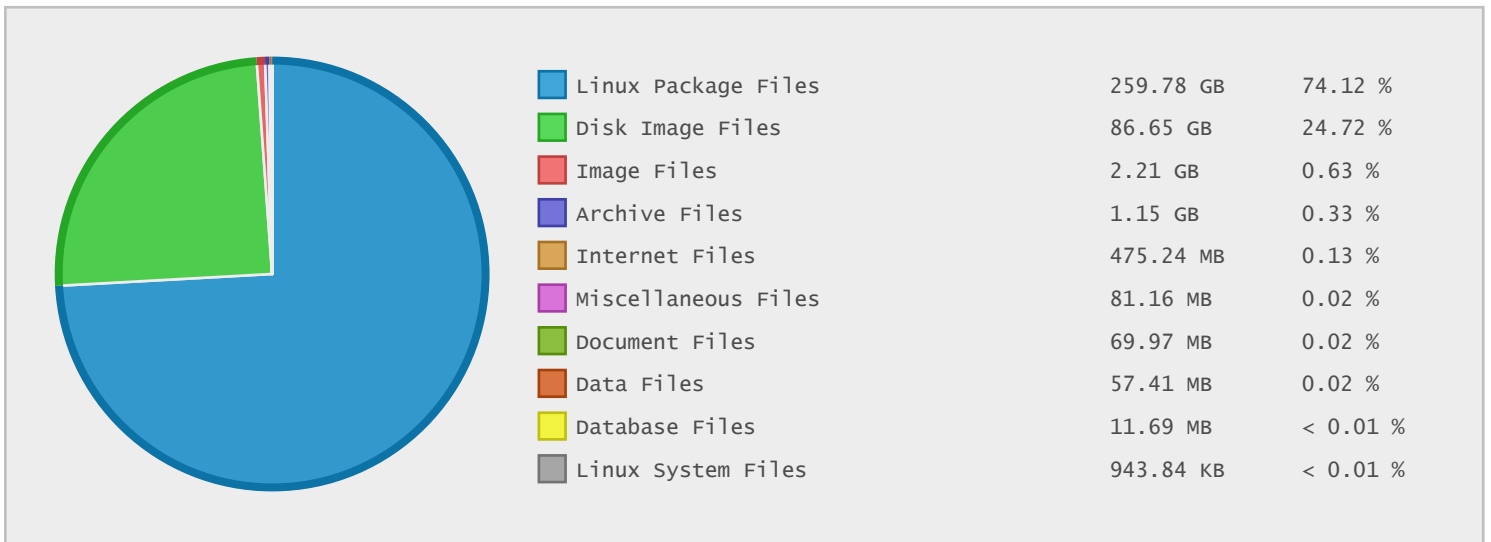

IMT-Systems GmbH - FTP Site Statistics

Property	Value
FTP Server	mirror.imt-systems.com
Description	IMT-Systems GmbH
Country	Germany
Scan Date	18/Mar/2015
Total Dirs	1,242
Total Files	330,768
Total Data	350.47 GB

Top 20 Directories Sorted by Disk Space

Name	Dirs	Files	Data	Data (%)
/	1242	330768	350.47 GB	100.00 %
/epel	502	217677	136.55 GB	38.96 %
/centos	238	48617	101.78 GB	29.04 %
/scientific	276	54902	78.30 GB	22.34 %
/epel/6	28	80325	57.78 GB	16.49 %
/scientific/6x	180	32499	50.42 GB	14.39 %
/centos/6.6	90	20580	36.00 GB	10.27 %
/centos/5.11	67	7910	33.89 GB	9.67 %
/elrepo	222	9572	33.84 GB	9.65 %
/epel/7	160	43671	33.13 GB	9.45 %
/centos/7.0.1406	38	19918	31.89 GB	9.10 %
/scientific/7x	94	22403	27.89 GB	7.96 %
/elrepo/archive	102	6229	26.54 GB	7.57 %
/epel/5	28	48718	25.72 GB	7.34 %
/scientific/7x/x86_64	24	17984	25.35 GB	7.23 %
/scientific/6x/x86_64	36	13867	22.18 GB	6.33 %
/elrepo/archive/elrepo	32	4979	20.88 GB	5.96 %
/scientific/6x/i386	33	11850	19.66 GB	5.61 %
/centos/5.11/isos	2	41	19.50 GB	5.56 %
/epel/6/x86_64	7	25113	17.95 GB	5.12 %

Top 10 File Categories Sorted By Disk Space