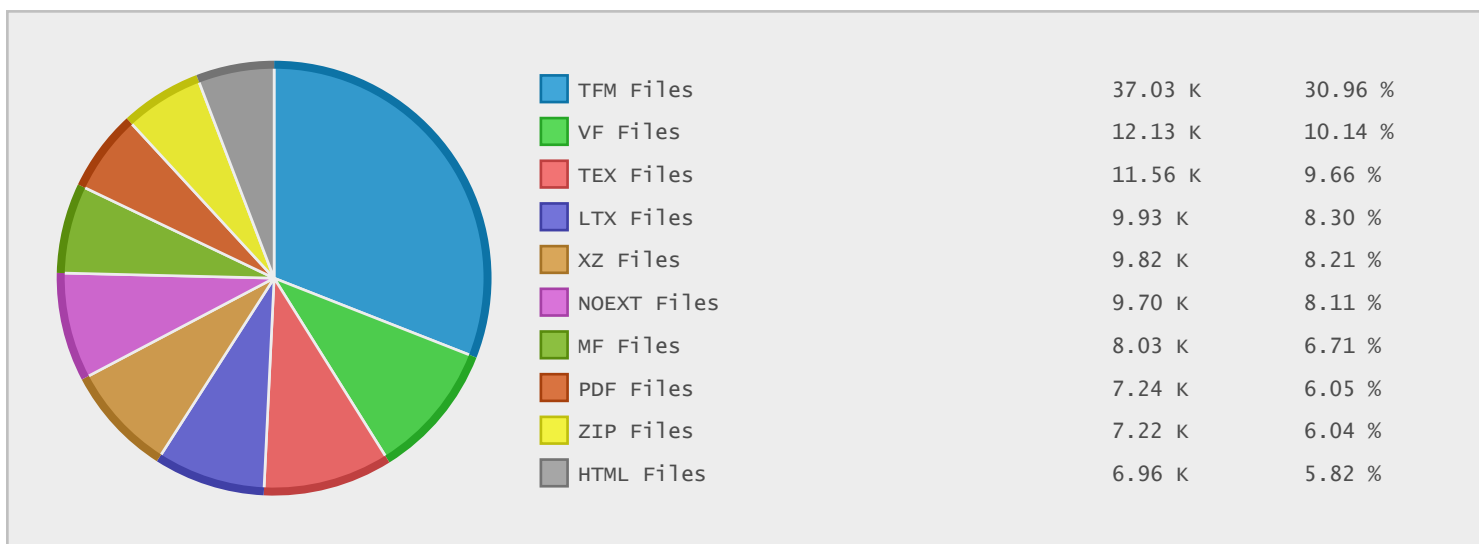

Top 10 File Categories Sorted By Disk Space

Last 12 Months Modified Disk Space History

Last 10 Years Modified Disk Space History

Total:	114.20 GB
Average:	11.42 GB
Maximum:	82.80 GB
Minimum:	1.41 GB
From:	2005
To:	2014

Last 10 Years Modified File Count History

Total:	160885 Files
Average:	16089 Files
Maximum:	37707 Files
Minimum:	6263 Files
From:	2005
To:	2014

Top 10 File Extensions Sorted By Disk Space

Top 10 File Extensions Sorted By Number of Files