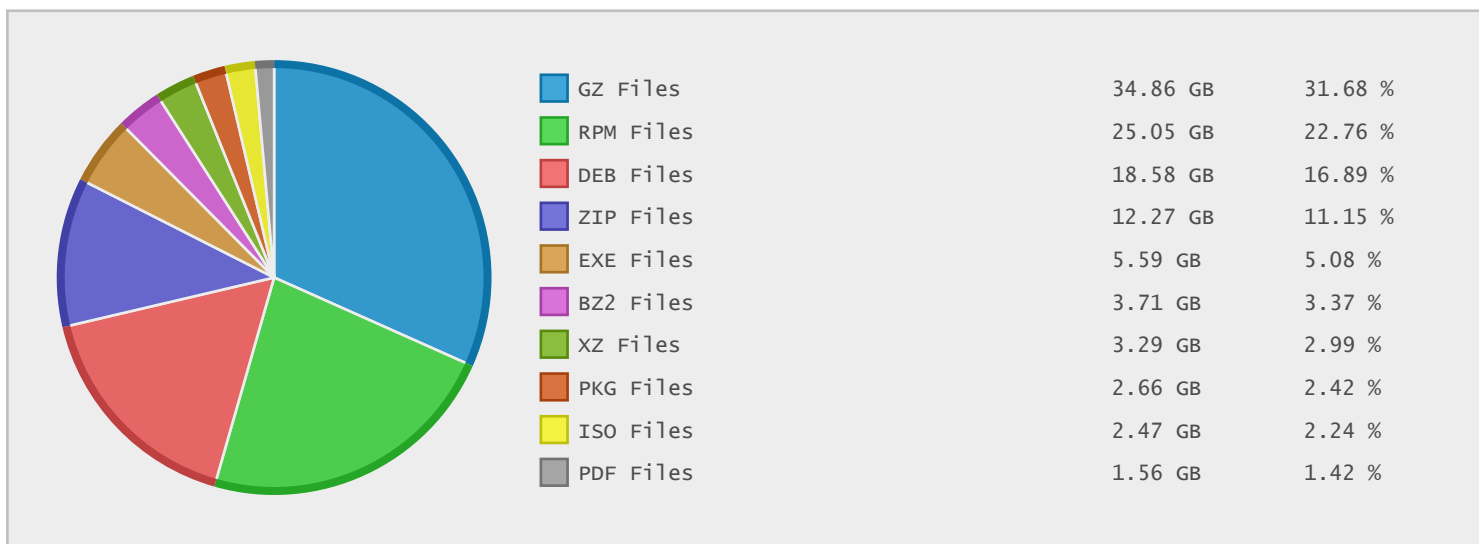

Top 10 File Categories Sorted By Disk Space

Last 12 Months Modified Disk Space History

Last 10 Years Modified Disk Space History

Total:	114.20 GB
Average:	11.42 GB
Maximum:	82.80 GB
Minimum:	1.41 GB
From:	2005
To:	2014

Last 10 Years Modified File Count History

Total:	160885 Files
Average:	16089 Files
Maximum:	37707 Files
Minimum:	6263 Files
From:	2005
To:	2014

Top 10 File Extensions Sorted By Disk Space

Top 10 File Extensions Sorted By Number of Files