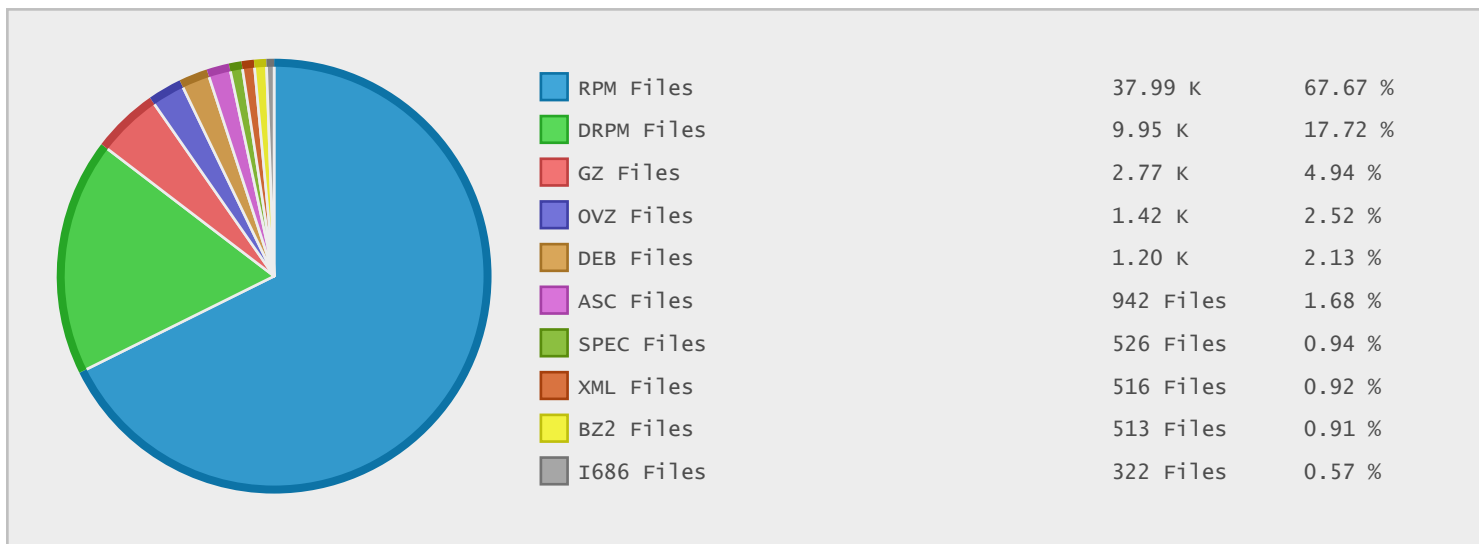

Top 10 File Categories Sorted By Disk Space

Last 12 Months Modified Disk Space History

Last 10 Years Modified Disk Space History

Total:	274.87 GB
Average:	27.49 GB
Maximum:	88.50 GB
Minimum:	5.04 GB
From:	2006
To:	2015

Last 10 Years Modified File Count History

Total:	57049 Files
Average:	5705 Files
Maximum:	18327 Files
Minimum:	779 Files
From:	2006
To:	2015

Top 10 File Extensions Sorted By Disk Space

Top 10 File Extensions Sorted By Number of Files