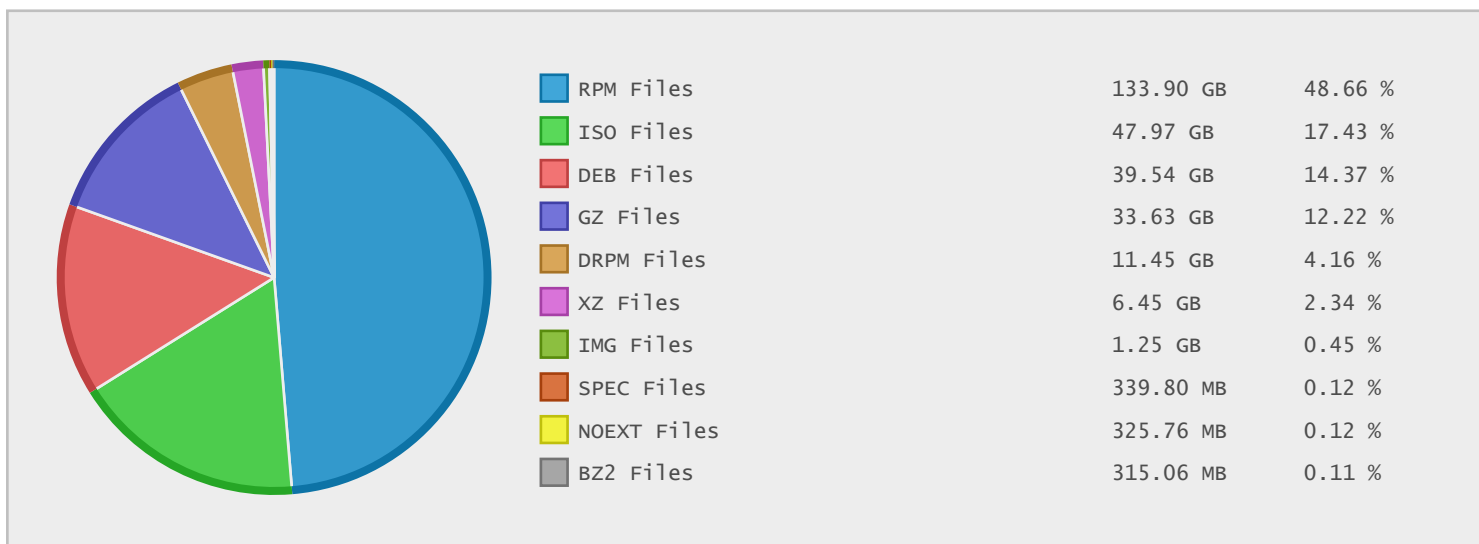

Top 10 File Categories Sorted By Disk Space

Last 12 Months Modified Disk Space History

Last 10 Years Modified Disk Space History

Total:	274.87 GB
Average:	27.49 GB
Maximum:	88.50 GB
Minimum:	5.04 GB
From:	2006
To:	2015

Last 10 Years Modified File Count History

Total:	57049 Files
Average:	5705 Files
Maximum:	18327 Files
Minimum:	779 Files
From:	2006
To:	2015

Top 10 File Extensions Sorted By Disk Space

Top 10 File Extensions Sorted By Number of Files