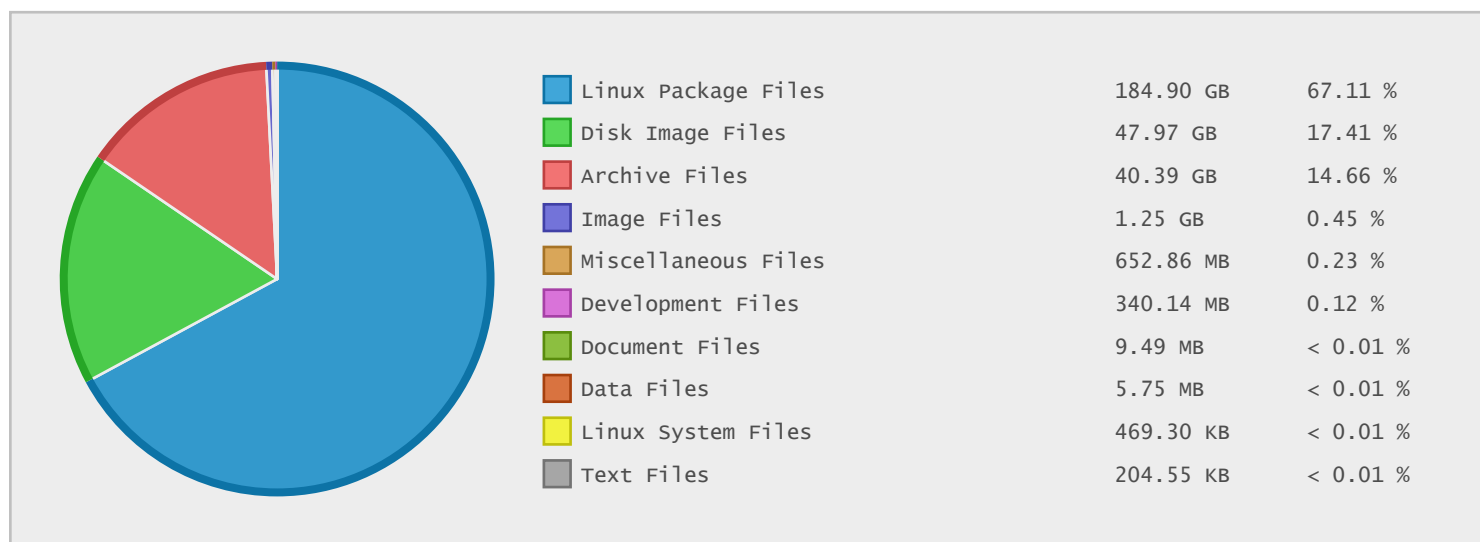

Maeh.org Archive - FTP Site Statistics

Property	Value
FTP Server	mirror.maeh.org
Description	Maeh.org Archive
Country	Germany
Scan Date	30/May/2015
Total Dirs	2,457
Total Files	57,416
Total Data	275.49 GB

Top 10 File Categories Sorted By Disk Space

Last 12 Months Modified Disk Space History

Last 10 Years Modified Disk Space History

Total:	274.87 GB
Average:	27.49 GB
Maximum:	88.50 GB
Minimum:	5.04 GB
From:	2006
To:	2015

Last 10 Years Modified File Count History

Total:	57049 Files
Average:	5705 Files
Maximum:	18327 Files
Minimum:	779 Files
From:	2006
To:	2015

Top 10 File Extensions Sorted By Disk Space

Top 10 File Extensions Sorted By Number of Files