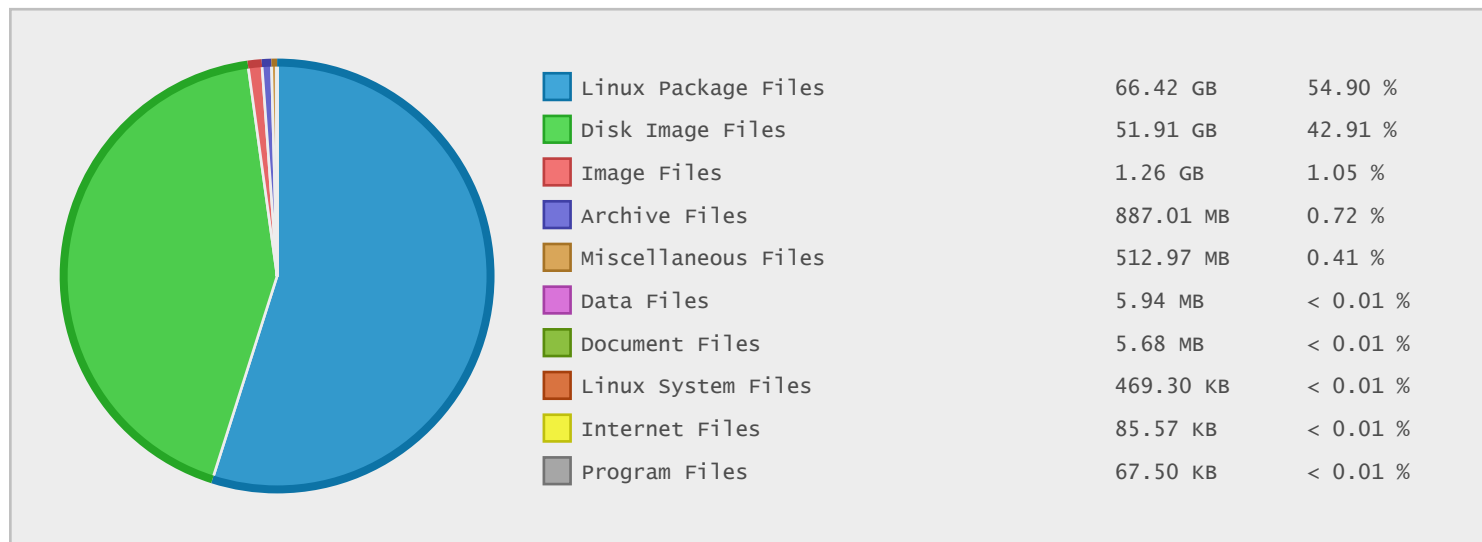

Millry Telephone - FTP Site Statistics

Property	Value
FTP Server	mirror.millry.co
Description	Millry Telephone
Country	United States
Scan Date	03/Dec/2015
Total Dirs	583
Total Files	74,995
Total Data	120.97 GB

Top 20 Directories Sorted by Disk Space

Name	Dirs	Files	Data	Data (%)
/	583	74995	120.97 GB	100.00 %
/6.7	99	20511	42.37 GB	35.03 %
/5.11	67	8427	39.64 GB	32.77 %
/7.1.1503	372	45846	38.95 GB	32.20 %
/5.11/isos	2	41	19.50 GB	16.12 %
/6.7/isos	2	38	16.62 GB	13.74 %
/7.1.1503/isos	1	21	15.01 GB	12.40 %
/7.1.1503/isos/x86_64	0	21	15.01 GB	12.40 %
/6.7/os	14	11608	10.91 GB	9.02 %
/6.7/updates	8	5888	10.72 GB	8.86 %
/5.11/isos/x86_64	0	21	10.44 GB	8.63 %
/5.11/os	14	6563	9.74 GB	8.05 %
/5.11/isos/i386	0	20	9.06 GB	7.49 %
/5.11/updates	6	1041	9.00 GB	7.44 %
/6.7/isos/x86_64	0	19	8.78 GB	7.26 %
/6.7/isos/i386	0	19	7.84 GB	6.48 %
/7.1.1503/os	10	8687	7.06 GB	5.83 %
/7.1.1503/os/x86_64	9	8687	7.06 GB	5.83 %
/7.1.1503/updates	4	5068	6.67 GB	5.52 %
/7.1.1503/updates/x86_64	3	5068	6.67 GB	5.52 %

Top 10 File Categories Sorted By Disk Space

Last 12 Months Modified Disk Space History

Last 10 Years Modified Disk Space History

Total:	120.97 GB
Average:	12.10 GB
Maximum:	77.99 GB
Minimum:	0.00 GB
From:	2006
To:	2015

Last 10 Years Modified File Count History

Total:	74870 Files
Average:	7487 Files
Maximum:	50793 Files
Minimum:	5 Files
From:	2006
To:	2015

Top 10 File Extensions Sorted By Disk Space

Top 10 File Extensions Sorted By Number of Files