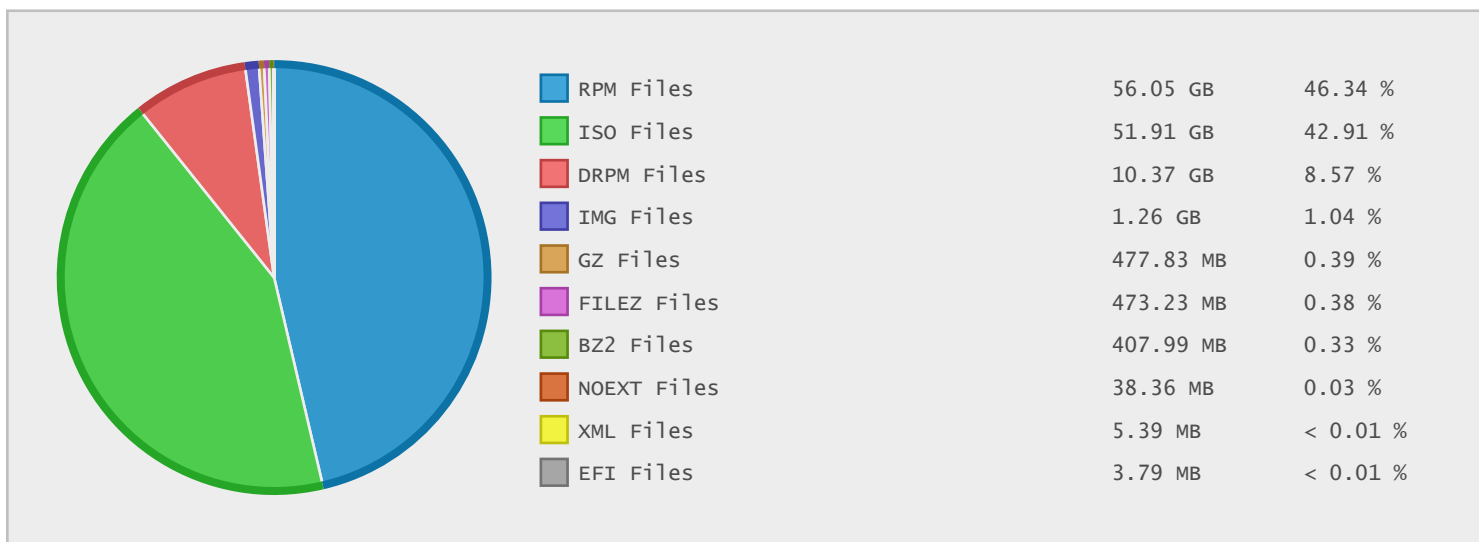

Top 10 File Categories Sorted By Disk Space

Last 12 Months Modified Disk Space History

Last 10 Years Modified Disk Space History

Total:	120.97 GB
Average:	12.10 GB
Maximum:	77.99 GB
Minimum:	0.00 GB
From:	2006
To:	2015

Last 10 Years Modified File Count History

Total:	74870 Files
Average:	7487 Files
Maximum:	50793 Files
Minimum:	5 Files
From:	2006
To:	2015

Top 10 File Extensions Sorted By Disk Space

Top 10 File Extensions Sorted By Number of Files