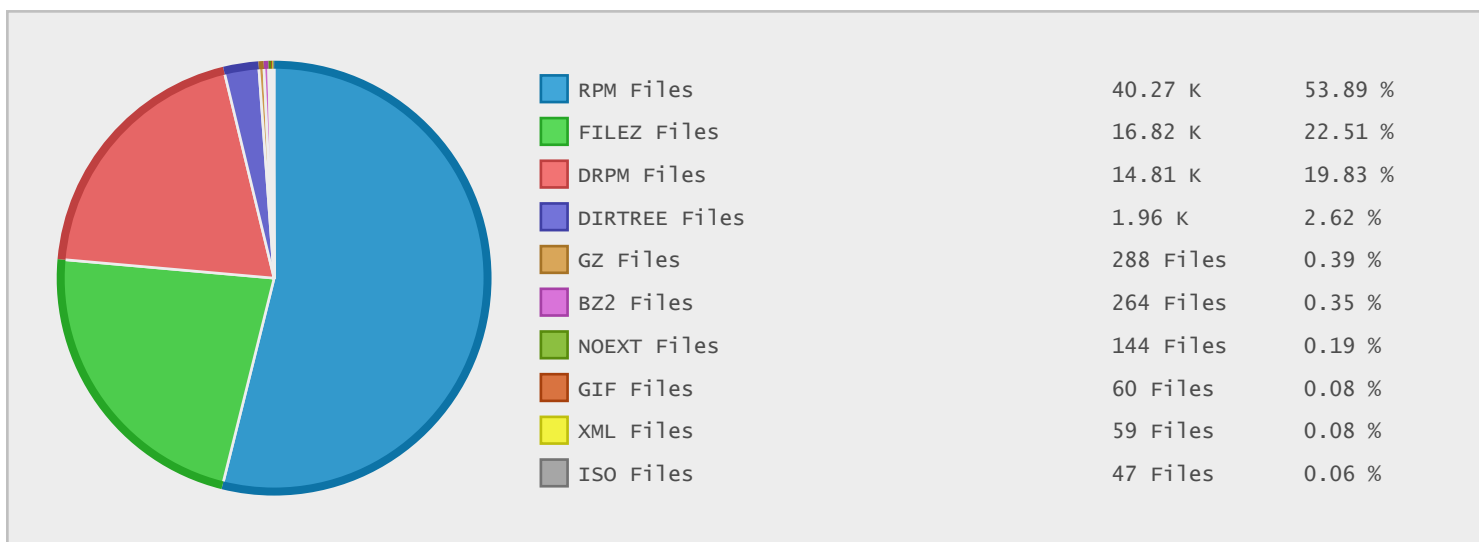

Top 10 File Categories Sorted By Disk Space

Last 12 Months Modified Disk Space History

Last 10 Years Modified Disk Space History

Total:	120.97 GB
Average:	12.10 GB
Maximum:	77.99 GB
Minimum:	0.00 GB
From:	2006
To:	2015

Last 10 Years Modified File Count History

Total:	74870 Files
Average:	7487 Files
Maximum:	50793 Files
Minimum:	5 Files
From:	2006
To:	2015

Top 10 File Extensions Sorted By Disk Space

Top 10 File Extensions Sorted By Number of Files