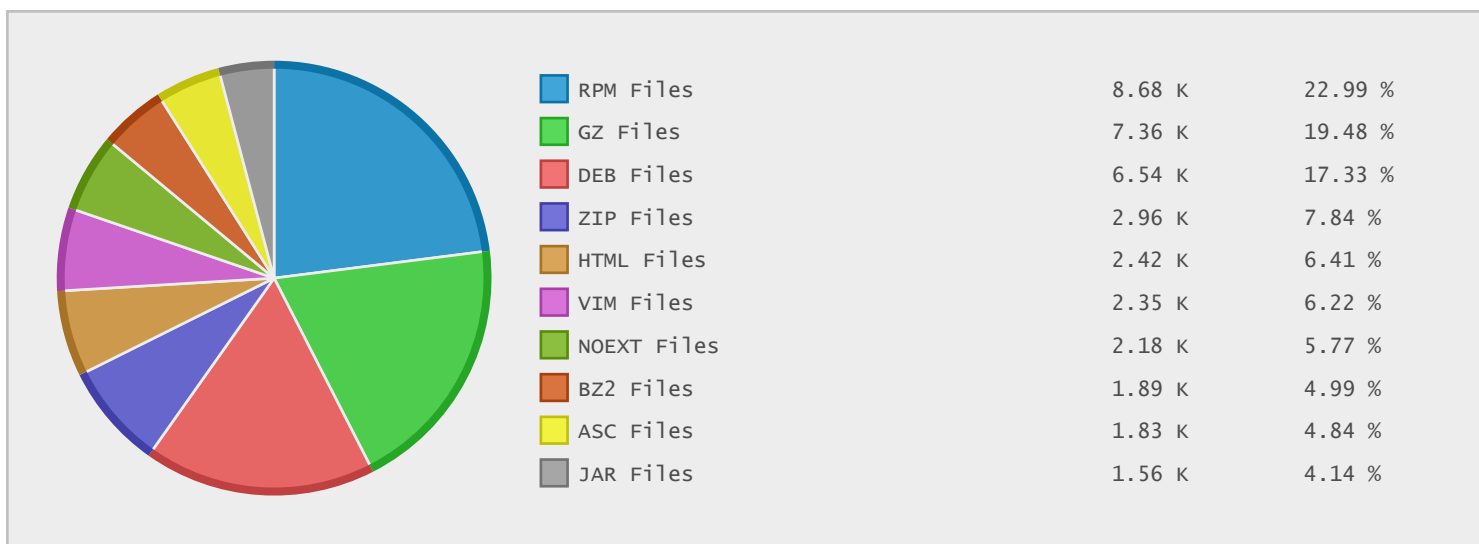

Top 10 File Categories Sorted By Disk Space

Last 12 Months Modified Disk Space History

Last 10 Years Modified Disk Space History

Total:	360.95 GB
Average:	36.09 GB
Maximum:	160.69 GB
Minimum:	6.26 GB
From:	2006
To:	2015

Last 10 Years Modified File Count History

Total:	48414 Files
Average:	4841 Files
Maximum:	16869 Files
Minimum:	1098 Files
From:	2006
To:	2015

Top 10 File Extensions Sorted By Disk Space

Top 10 File Extensions Sorted By Number of Files