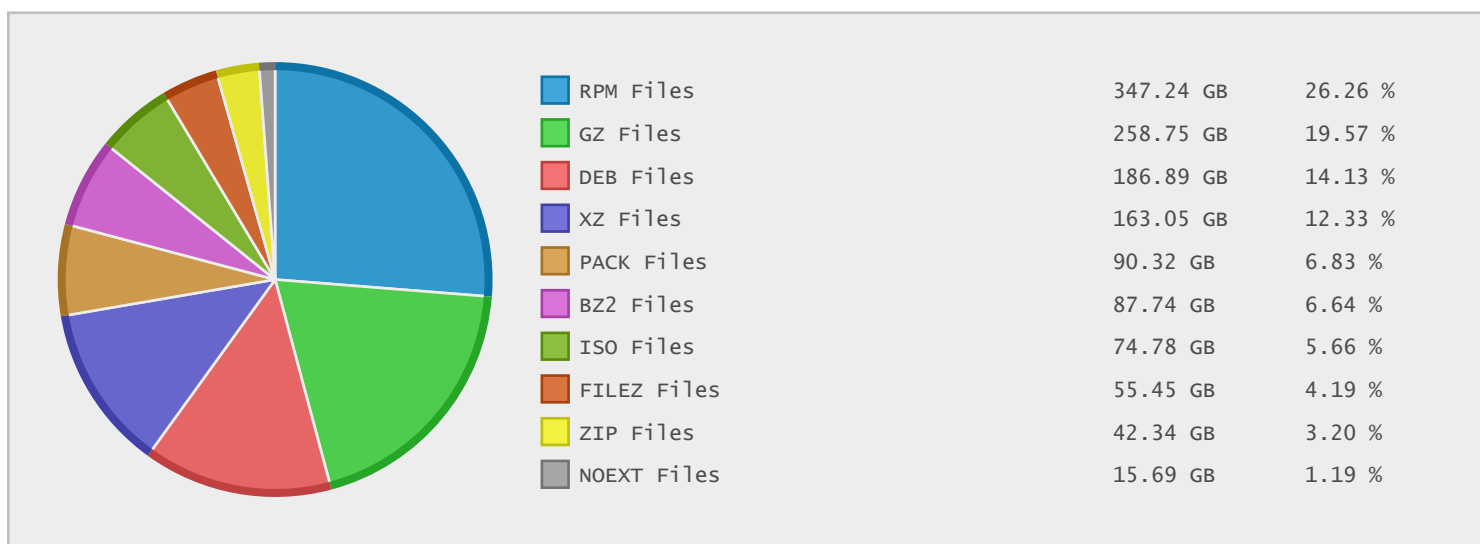

Top 10 File Extensions Sorted By Disk Space