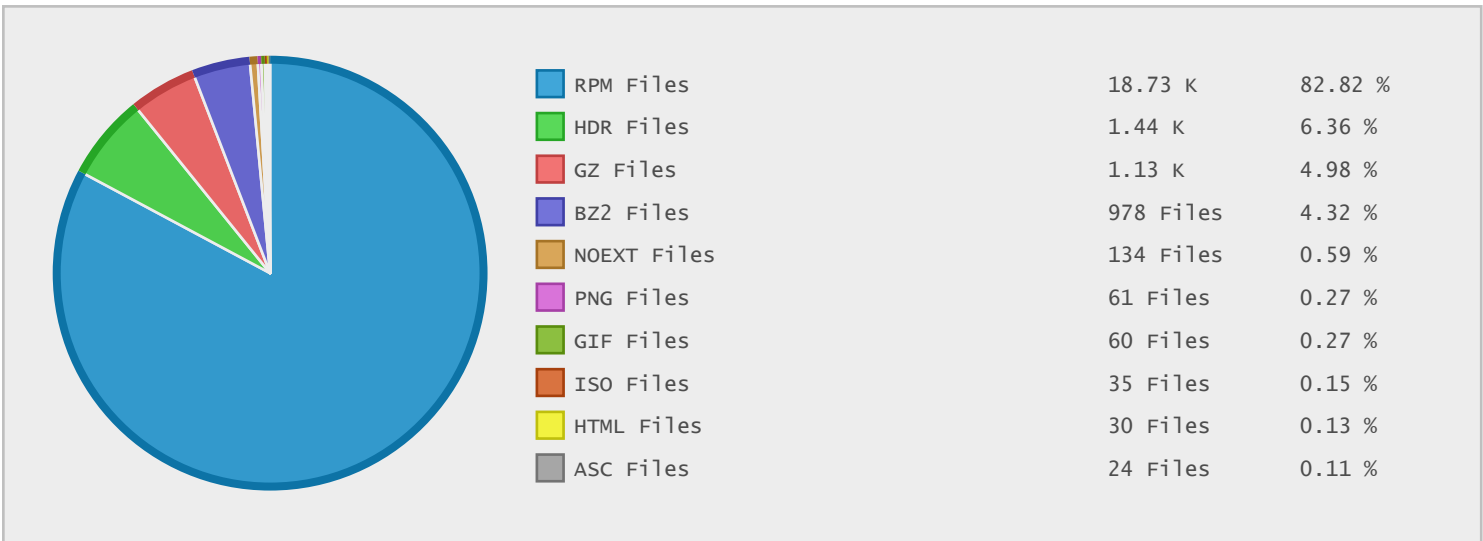

Top 10 File Extensions Sorted By Number of Files