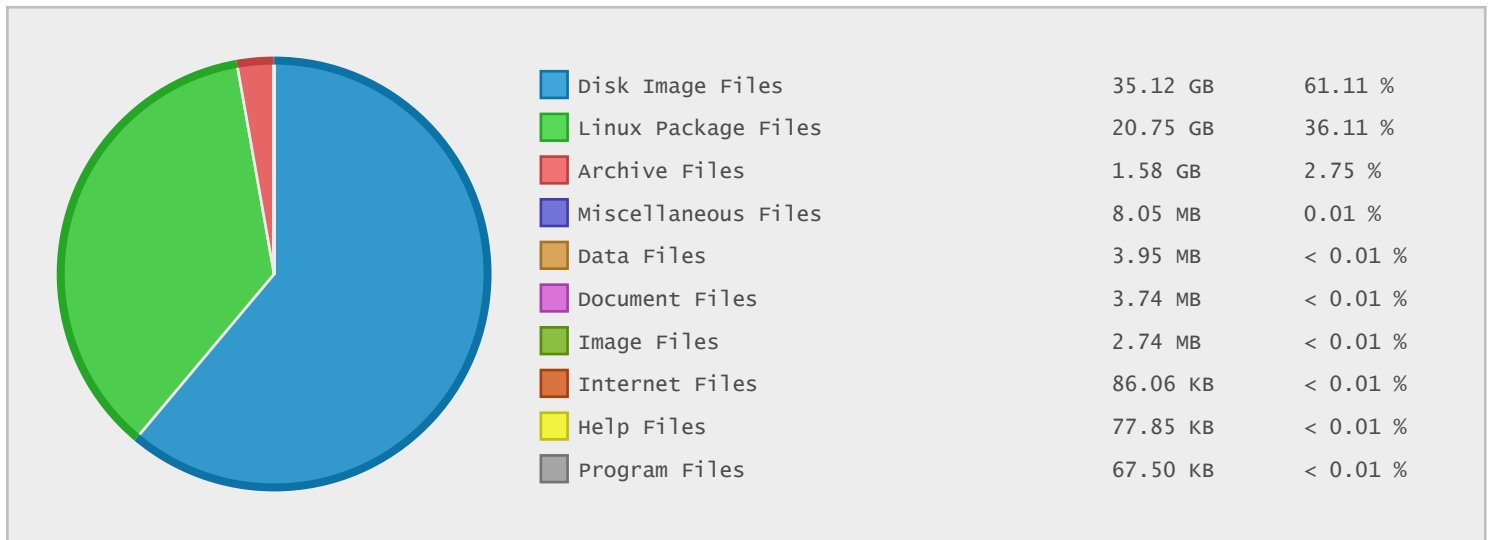

Northwest Regional ESD - FTP Site Statistics

Property	Value
FTP Server	mirror.nwresd.org
Description	Northwest Regional ESD
Country	United States
Scan Date	24/May/2014
Total Dirs	295
Total Files	22,724
Total Data	57.46 GB

Top 20 Directories Sorted by Disk Space

Name	Dirs	Files	Data	Data (%)
/	295	22724	57.46 GB	100.00 %
/pub	290	22718	57.35 GB	99.80 %
/pub/centos	187	408	35.12 GB	61.12 %
/pub/fedora-epel	59	22294	22.22 GB	38.68 %
/pub/centos/5.10	63	117	19.33 GB	33.63 %
/pub/centos/5.10/isos	2	63	19.33 GB	33.63 %
/pub/centos/6.5	83	56	15.79 GB	27.48 %
/pub/centos/6.5/isos	2	38	15.79 GB	27.48 %
/pub/centos/5.10/isos/x86_64	0	32	10.30 GB	17.92 %
/pub/centos/5.10/isos/i386	0	31	9.03 GB	15.71 %
/pub/fedora-epel/6	6	4440	8.47 GB	14.74 %
/pub/fedora-epel/6/SRPMs	2	4440	8.47 GB	14.74 %
/pub/centos/6.5/isos/x86_64	0	19	8.36 GB	14.55 %
/pub/fedora-epel/4	22	13592	7.80 GB	13.57 %
/pub/centos/6.5/isos/i386	0	19	7.43 GB	12.92 %
/pub/fedora-epel/5	6	4247	5.95 GB	10.35 %
/pub/fedora-epel/5/SRPMs	2	4247	5.95 GB	10.35 %
/pub/fedora-epel/4/ppc	7	3765	2.60 GB	4.53 %
/pub/fedora-epel/4/x86_64	4	3717	2.05 GB	3.57 %
/pub/fedora-epel/4/i386	4	2963	1.62 GB	2.82 %

Top 10 File Categories Sorted By Disk Space