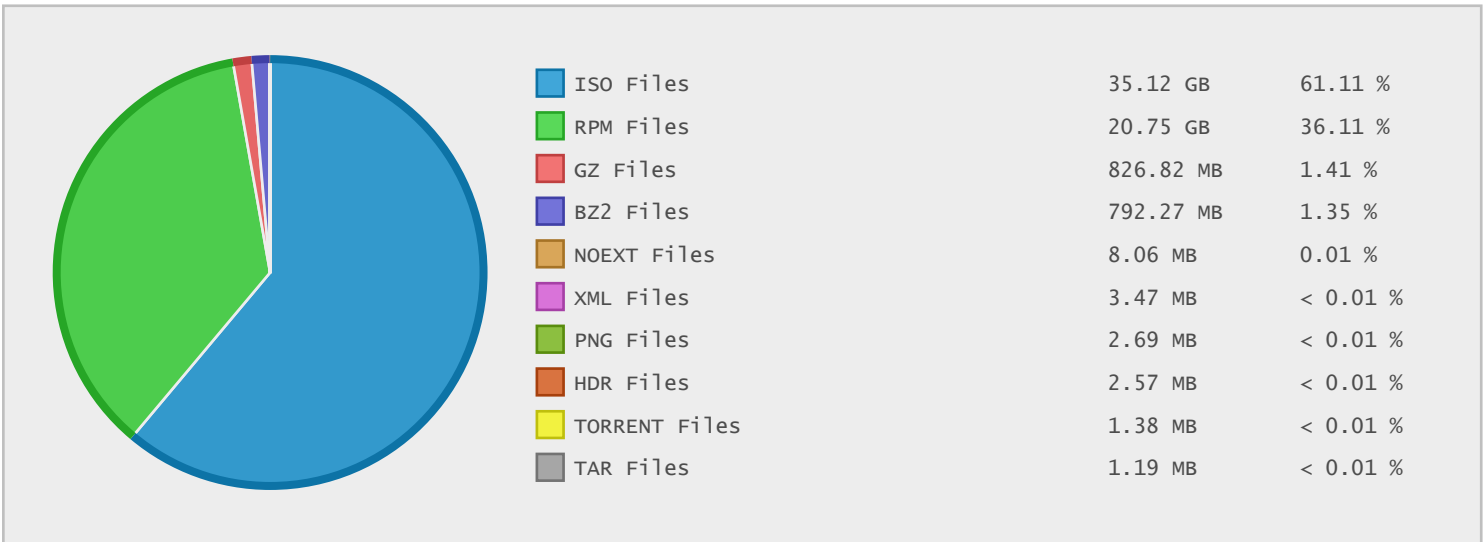

### Last 10 Years Modified Disk Space History

Total:	57.46 GB
Average:	5.75 GB
Maximum:	35.12 GB
Minimum:	0.00 GB
From:	2005
To:	2014

### Last 10 Years Modified File Count History

Total:	22590 Files
Average:	2259 Files
Maximum:	8380 Files
Minimum:	8 Files
From:	2005
To:	2014

### Top 10 File Extensions Sorted By Disk Space