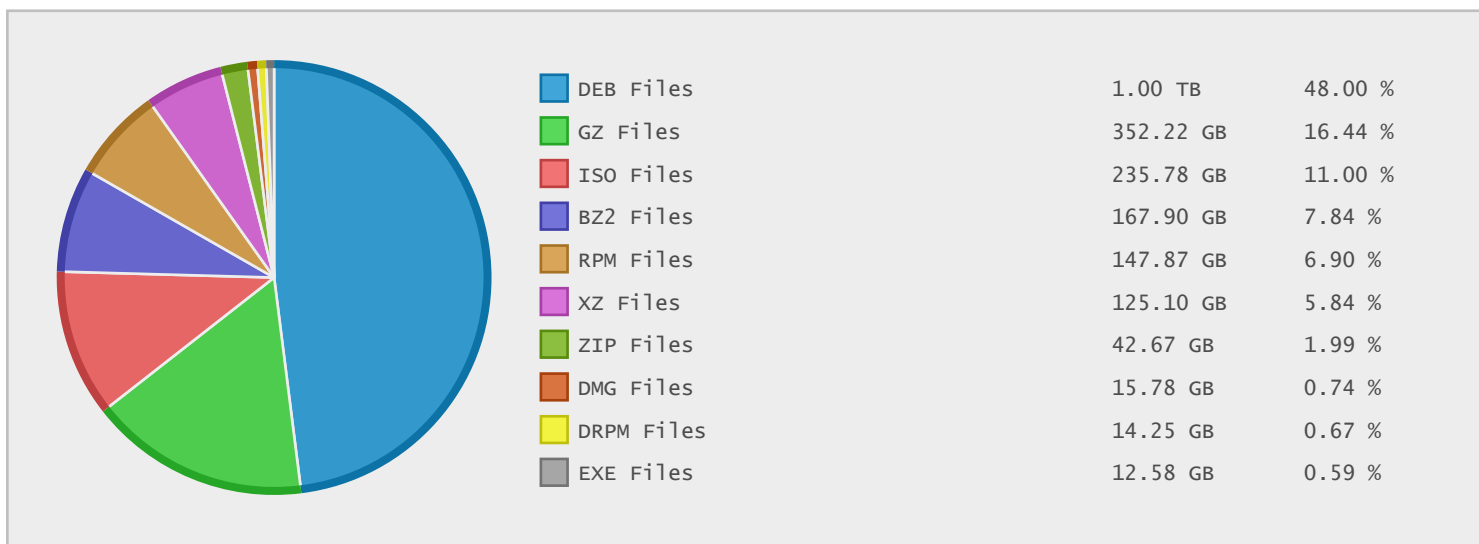

### Last 10 Years Modified Disk Space History

|          |            |
|----------|------------|
| Total:   | 2247.43 GB |
| Average: | 224.74 GB  |
| Maximum: | 855.88 GB  |
| Minimum: | 6.13 GB    |
| From:    | 2005       |
| To:      | 2014       |

### Last 10 Years Modified File Count History

|          |              |
|----------|--------------|
| Total:   | 1715523 ...  |
| Average: | 171552 Files |
| Maximum: | 491165 Files |
| Minimum: | 7532 Files   |
| From:    | 2005         |
| To:      | 2014         |

### Top 10 File Extensions Sorted By Disk Space