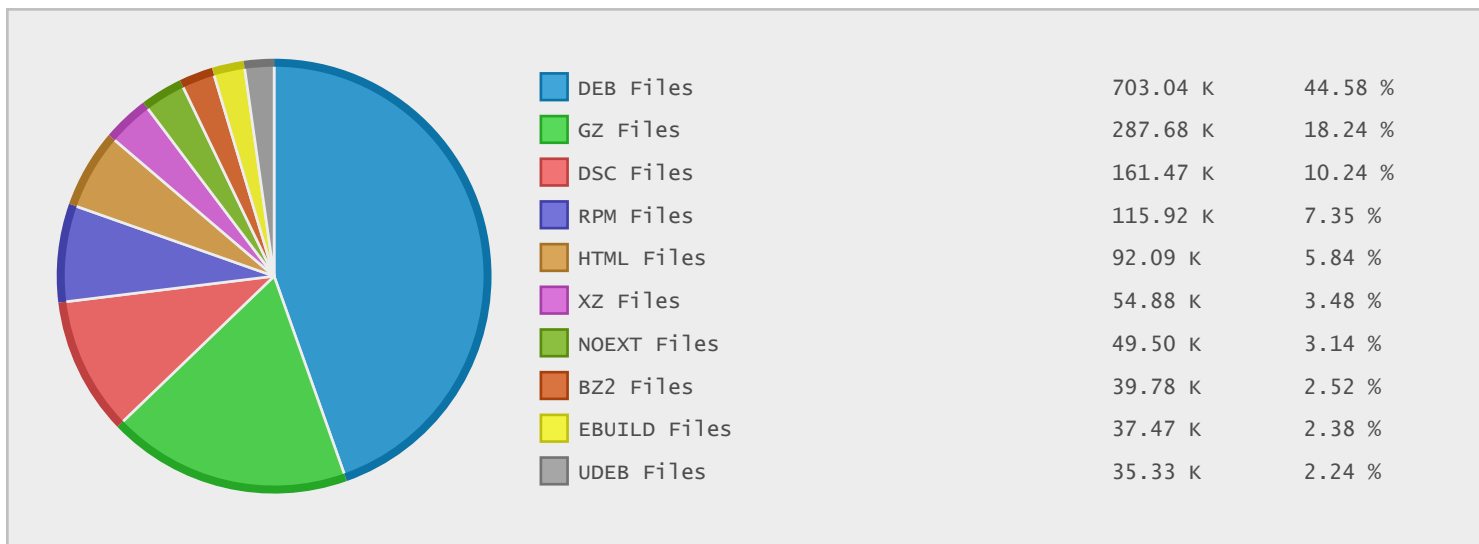

Top 10 File Extensions Sorted By Number of Files