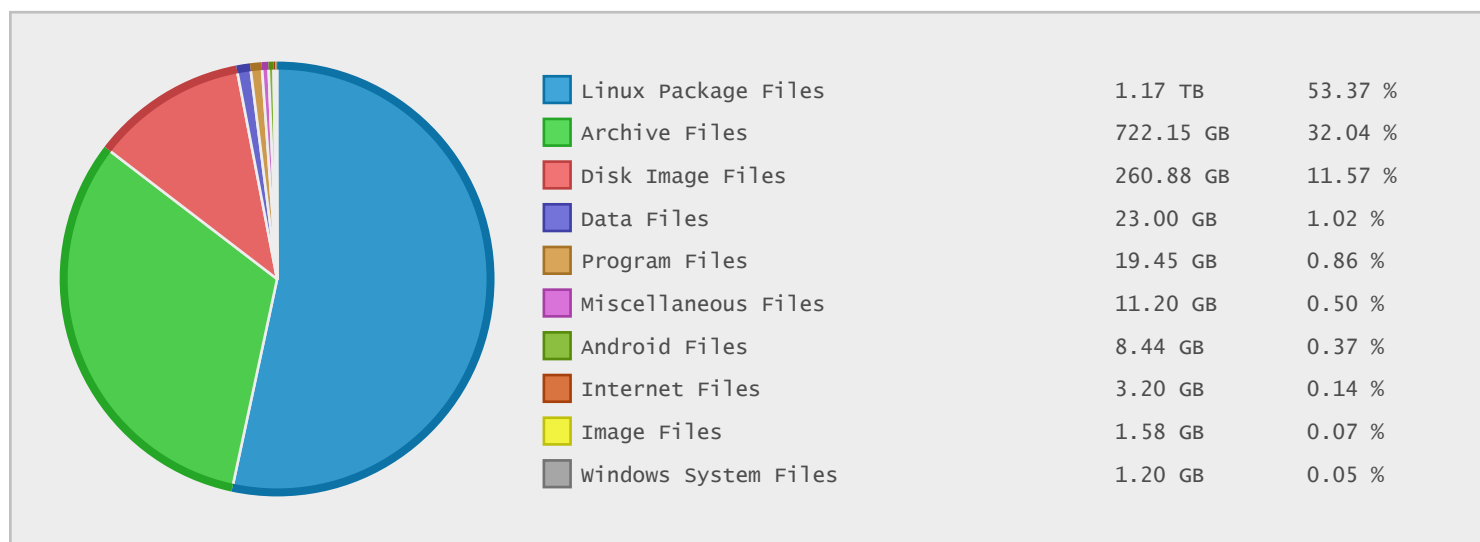

OvertheWire Telecommunications - FTP Site Statistics

Property	Value
FTP Server	mirror.overthewire.com.au
Description	Overthewire Telecommunications
Country	Australia
Scan Date	31/May/2014
Total Dirs	128,074
Total Files	1,728,895
Total Data	2.20 TB

Top 20 Directories Sorted by Disk Space

Name	Dirs	Files	Data	Data (%)
/	128074	1728895	2.20 TB	100.00 %
/ubuntu	42230	595510	754.02 GB	33.43 %
/ubuntu/pool	38619	573763	714.41 GB	31.67 %
/debian	25767	425687	456.83 GB	20.25 %
/debian/pool	23551	404652	441.33 GB	19.57 %
/debian/pool/main	22906	398301	413.76 GB	18.34 %
/ubuntu/pool/universe	30437	380035	385.66 GB	17.10 %
/ubuntu/pool/main	6861	184155	284.72 GB	12.62 %
/gentoo	263	67185	272.45 GB	12.08 %
/raspbian	22469	173676	180.96 GB	8.02 %
/gentoo/distfiles	0	65007	178.60 GB	7.92 %
/raspbian/raspbian	22332	172354	161.26 GB	7.15 %
/raspbian/raspbian/pool	22182	164638	158.78 GB	7.04 %
/debian-cd	127	2889	147.28 GB	6.53 %
/raspbian/raspbian/pool/main	21604	162044	144.43 GB	6.40 %
/debian-cd/7.5.0	72	2157	126.82 GB	5.62 %
/epel	211	196389	115.18 GB	5.11 %
/ubuntu/pool/main/l	1579	56111	91.15 GB	4.04 %
/centos	194	30796	83.75 GB	3.71 %
/apache	1475	6510	73.19 GB	3.24 %

Top 10 File Categories Sorted By Disk Space