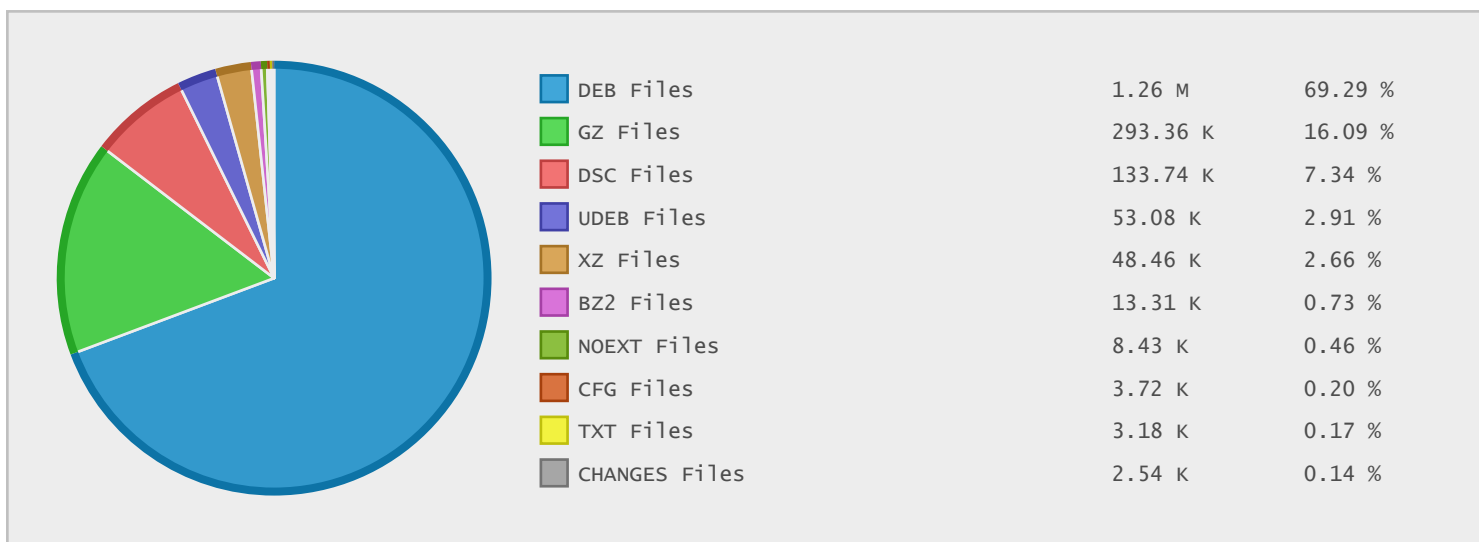

Top 10 File Extensions Sorted By Number of Files