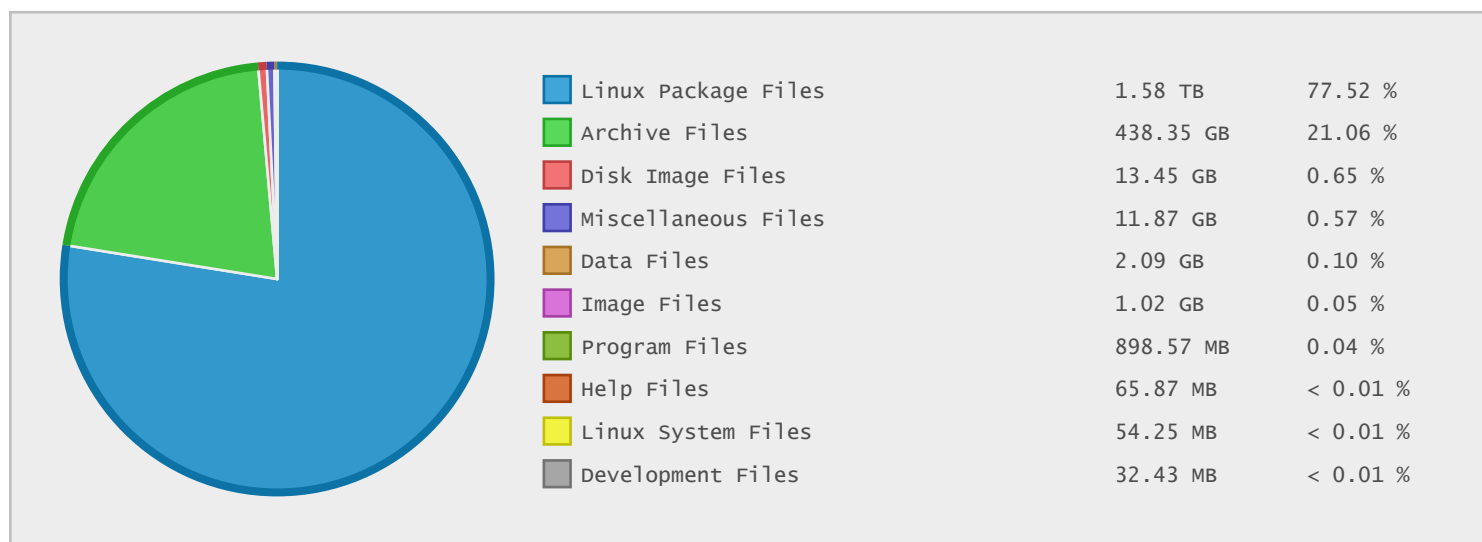

OVH Hosting Services - FTP Site Statistics

| Property | Value |
|-------------|----------------------|
| FTP Server | mirror.ovh.net |
| Description | OVH Hosting Services |
| Country | France |
| Scan Date | 29/May/2015 |
| Total Dirs | 75,539 |
| Total Files | 1,834,391 |
| Total Data | 2.03 TB |

Top 10 File Categories Sorted By Disk Space

Last 12 Months Modified Disk Space History

Last 10 Years Modified Disk Space History

| | |
|----------|------------|
| Total: | 2078.47 GB |
| Average: | 207.85 GB |
| Maximum: | 621.96 GB |
| Minimum: | 2.49 GB |
| From: | 2006 |
| To: | 2015 |

Last 10 Years Modified File Count History

| | |
|----------|--------------|
| Total: | 1826932 ... |
| Average: | 182693 Files |
| Maximum: | 530803 Files |
| Minimum: | 5855 Files |
| From: | 2006 |
| To: | 2015 |