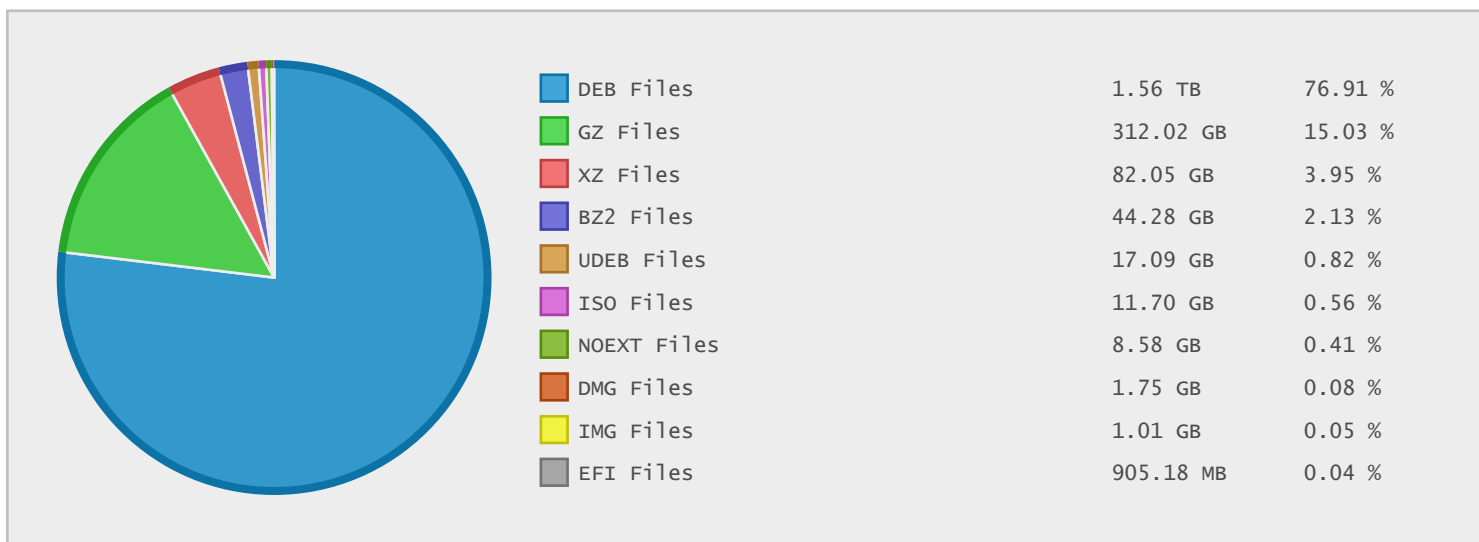

Top 10 File Extensions Sorted By Disk Space