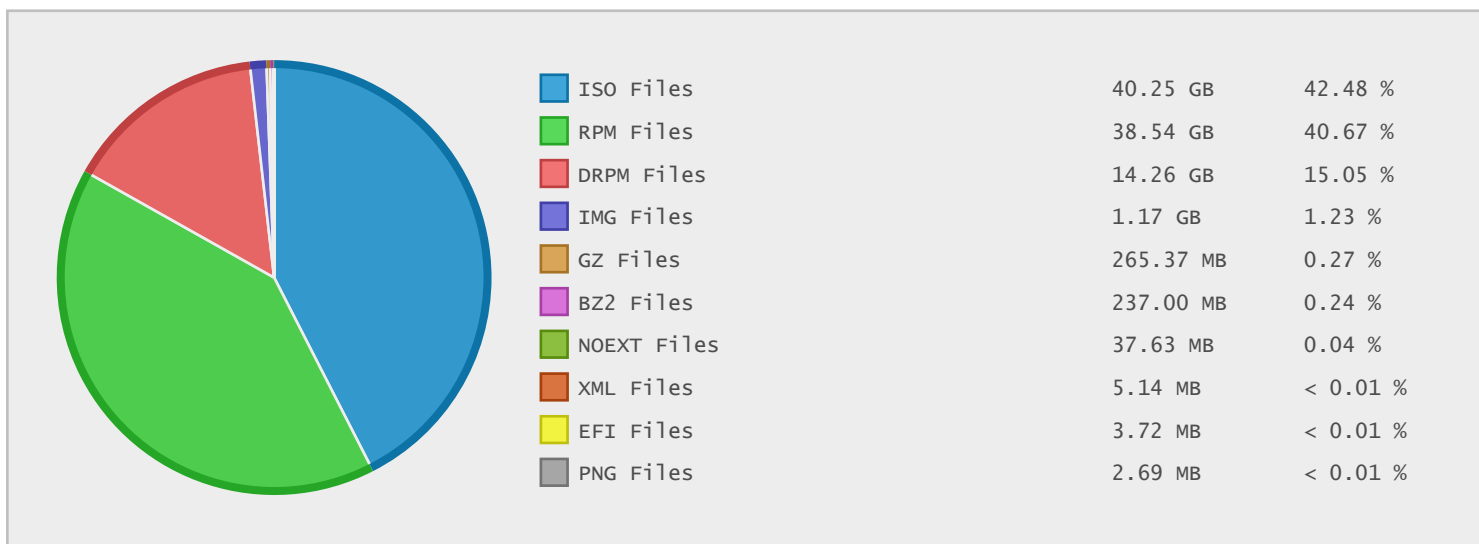

Oxilion Connected Services - FTP Site Statistics

Property	Value
FTP Server	mirror.oxilion.nl
Description	Oxilion Connected Services
Country	Netherlands
Scan Date	03/Jun/2014
Total Dirs	212
Total Files	39,483
Total Data	94.77 GB

Top 10 File Categories Sorted By Disk Space

Last 12 Months Modified Disk Space History

Last 10 Years Modified Disk Space History

Total:	94.77 GB
Average:	9.48 GB
Maximum:	62.03 GB
Minimum:	0.00 GB
From:	2005
To:	2014

Last 10 Years Modified File Count History

Total:	39349 Files
Average:	3935 Files
Maximum:	16609 Files
Minimum:	11 Files
From:	2005
To:	2014

Top 10 File Extensions Sorted By Disk Space

Top 10 File Extensions Sorted By Number of Files