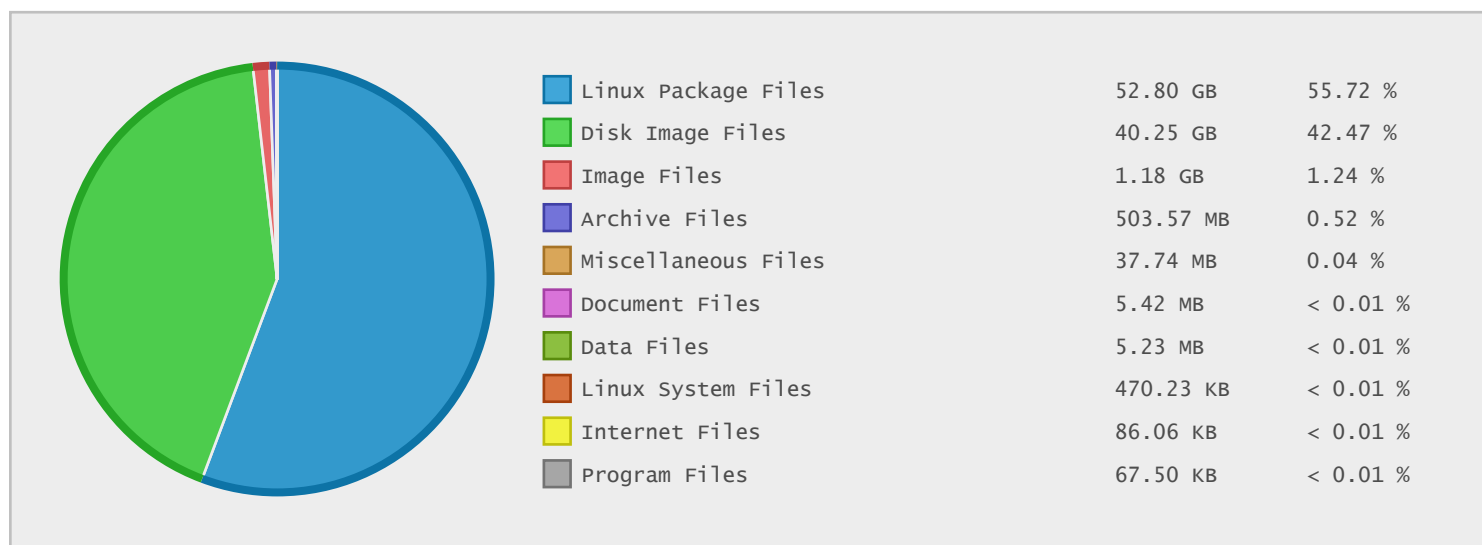

Oxilion Connected Services - FTP Site Statistics

Property	Value
FTP Server	mirror.oxilion.nl
Description	Oxilion Connected Services
Country	Netherlands
Scan Date	03/Jun/2014
Total Dirs	212
Total Files	39,483
Total Data	94.77 GB

Top 20 Directories Sorted by Disk Space

Name	Dirs	Files	Data	Data (%)
/	212	39483	94.77 GB	100.00 %
/centos	194	30918	83.77 GB	88.39 %
/centos/6.5	86	22370	47.77 GB	50.40 %
/centos/5.10	67	8313	36.00 GB	37.99 %
/centos/5.10/isos	2	63	19.33 GB	20.39 %
/centos/6.5/isos	2	38	15.79 GB	16.66 %
/centos/6.5/updates	8	7554	13.21 GB	13.94 %
/rhel	16	8565	11.00 GB	11.61 %
/rhel/beta	15	8565	11.00 GB	11.61 %
/rhel/beta/7	14	8565	11.00 GB	11.61 %
/rhel/beta/7/x86_64	13	8565	11.00 GB	11.61 %
/centos/6.5/os	14	11234	10.35 GB	10.92 %
/centos/5.10/isos/x86_64	0	32	10.30 GB	10.87 %
/centos/5.10/os	14	6559	9.64 GB	10.17 %
/centos/5.10/isos/i386	0	31	9.03 GB	9.53 %
/centos/6.5/isos/x86_64	0	19	8.36 GB	8.82 %
/centos/6.5/isos/i386	0	19	7.43 GB	7.84 %
/centos/6.5/updates/x86_64	3	4351	7.22 GB	7.62 %
/rhel/beta/7/x86_64/os	9	8554	6.31 GB	6.66 %
/centos/6.5/updates/i386	3	3203	5.99 GB	6.32 %

Top 10 File Categories Sorted By Disk Space

Last 12 Months Modified Disk Space History

Last 10 Years Modified Disk Space History

Total:	94.77 GB
Average:	9.48 GB
Maximum:	62.03 GB
Minimum:	0.00 GB
From:	2005
To:	2014

Last 10 Years Modified File Count History

Total:	39349 Files
Average:	3935 Files
Maximum:	16609 Files
Minimum:	11 Files
From:	2005
To:	2014

Top 10 File Extensions Sorted By Disk Space

Top 10 File Extensions Sorted By Number of Files