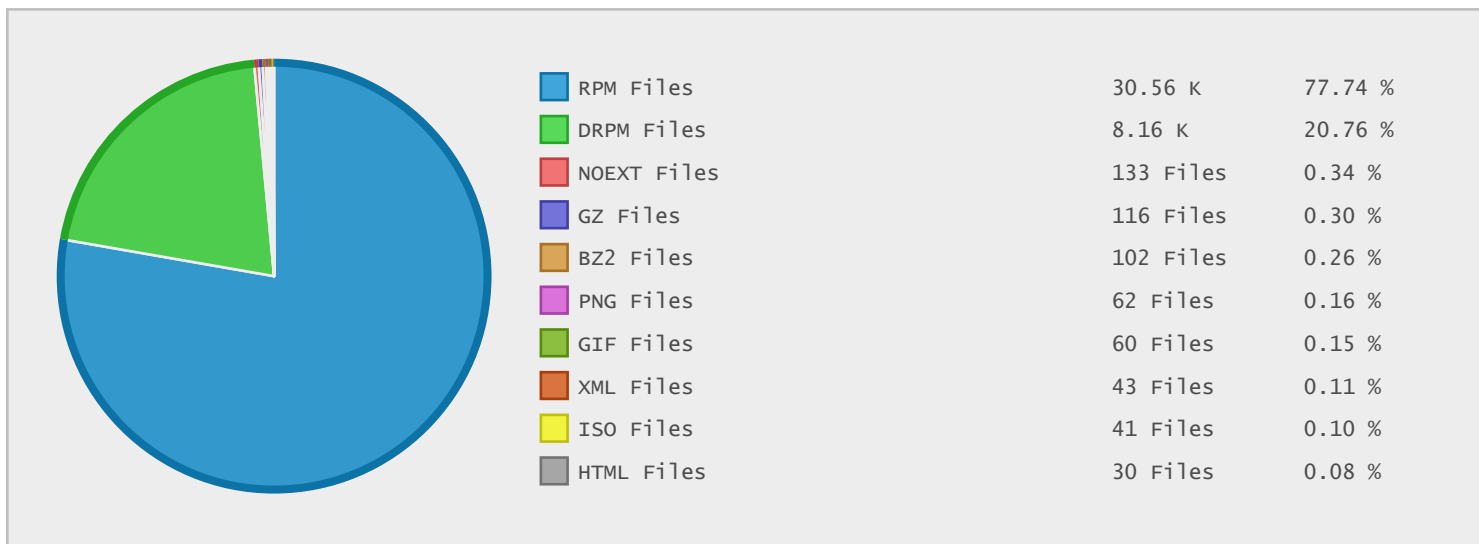

Oxilion Connected Services - FTP Site Statistics

Property	Value
FTP Server	mirror.oxilion.nl
Description	Oxilion Connected Services
Country	Netherlands
Scan Date	03/Jun/2014
Total Dirs	212
Total Files	39,483
Total Data	94.77 GB

Top 10 File Categories Sorted By Disk Space

Last 12 Months Modified Disk Space History

Last 10 Years Modified Disk Space History

Total:	94.77 GB
Average:	9.48 GB
Maximum:	62.03 GB
Minimum:	0.00 GB
From:	2005
To:	2014

Last 10 Years Modified File Count History

Total:	39349 Files
Average:	3935 Files
Maximum:	16609 Files
Minimum:	11 Files
From:	2005
To:	2014

Top 10 File Extensions Sorted By Disk Space

Top 10 File Extensions Sorted By Number of Files