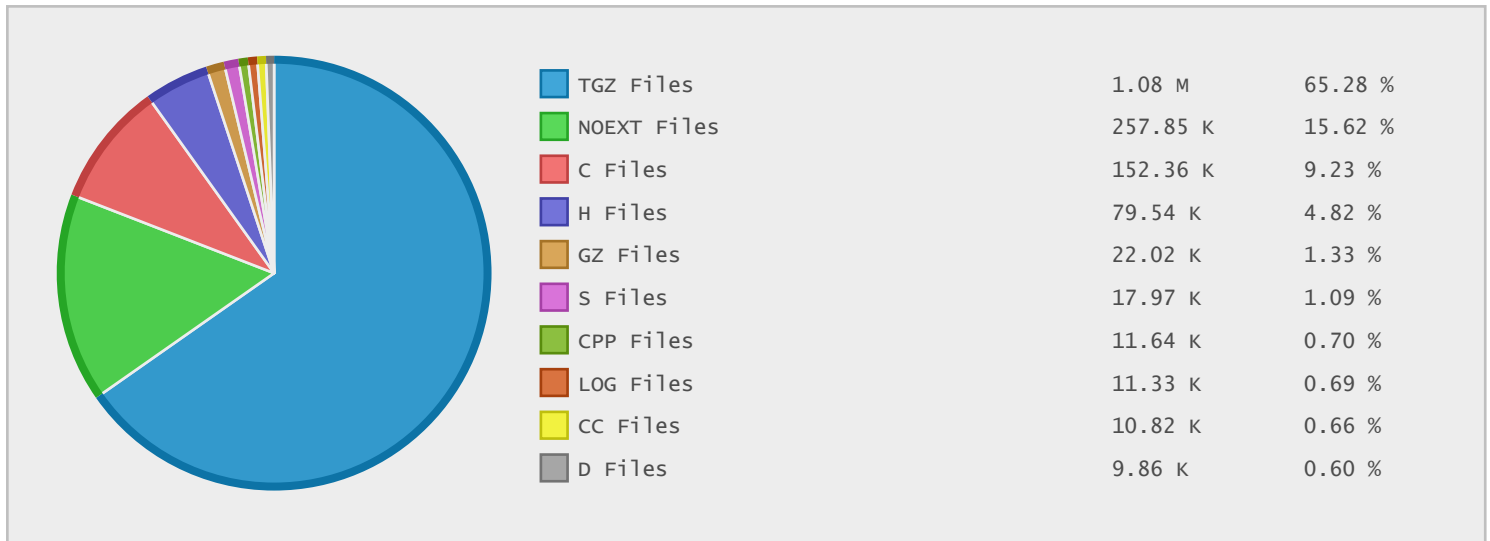

Top 10 File Categories Sorted By Disk Space

Last 12 Months Modified Disk Space History

Last 10 Years Modified Disk Space History

Last 10 Years Modified File Count History

Top 10 File Extensions Sorted By Disk Space

Top 10 File Extensions Sorted By Number of Files

Top 10 File Categories Sorted by Disk Space

| Category | Files | Data | Data (%) |
|---------------------|---------|-----------|----------|
| Archive Files | 1101532 | 1.96 TB | 82.42 % |
| Disk Image Files | 2672 | 393.35 GB | 16.19 % |
| Miscellaneous Files | 291707 | 16.54 GB | 0.68 % |
| Document Files | 15047 | 5.78 GB | 0.24 % |
| Development Files | 336706 | 3.73 GB | 0.15 % |
| Image Files | 4306 | 2.31 GB | 0.10 % |
| Data Files | 46341 | 1.98 GB | 0.08 % |
| Video Files | 59 | 1.23 GB | 0.05 % |
| Help Files | 18739 | 767.52 MB | 0.03 % |
| Music Files | 277 | 761.43 MB | 0.03 % |