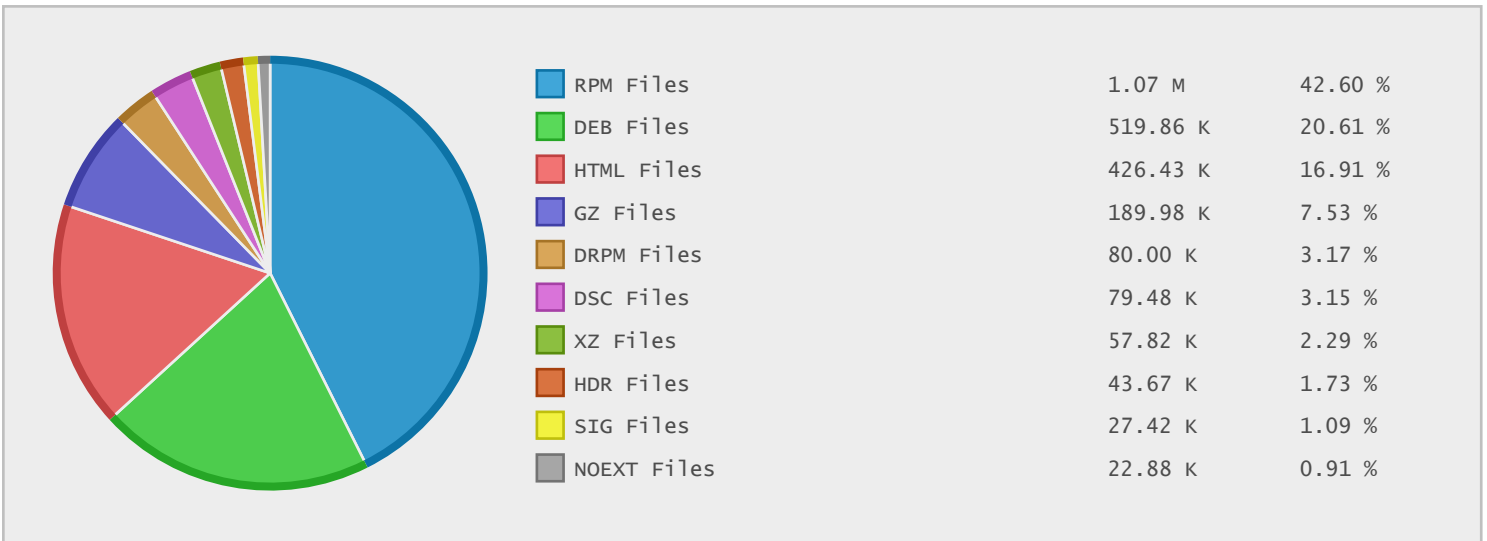

Top 10 File Categories Sorted By Disk Space

Last 12 Months Modified Disk Space History

Last 10 Years Modified Disk Space History

Last 10 Years Modified File Count History

Top 10 File Extensions Sorted By Disk Space

Top 10 File Extensions Sorted By Number of Files

Top 10 File Categories Sorted by Disk Space

Category	Files	Data	Data (%)
Linux Package Files	1681168	3.63 TB	77.28 %
Disk Image Files	1008	632.74 GB	13.15 %
Archive Files	255884	433.18 GB	9.00 %
Image Files	2694	13.49 GB	0.28 %
Miscellaneous Files	29021	6.70 GB	0.14 %
Database Files	365	3.08 GB	0.06 %
Internet Files	426754	1.65 GB	0.03 %
Data Files	178654	1.47 GB	0.03 %
Document Files	4429	0.98 GB	0.02 %
Linux System Files	653	69.36 MB	< 0.01 %