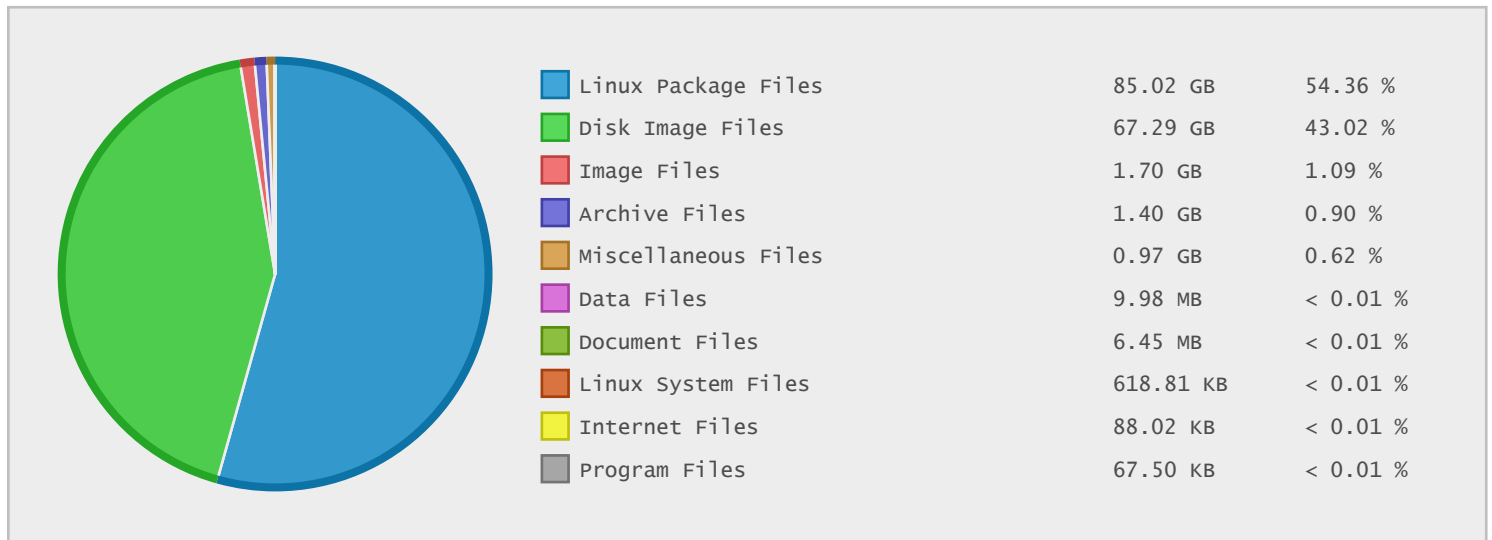

Previder ICT Services Software Archive - FTP Site Statistics

Property	Value
FTP Server	mirror.previder.nl
Description	Previder ICT Services Software Archive
Country	Netherlands
Scan Date	25/Dec/2015
Total Dirs	1,008
Total Files	116,607
Total Data	156.41 GB

Top 20 Directories Sorted by Disk Space

Name	Dirs	Files	Data	Data (%)
/	1008	116607	156.41 GB	100.00 %
/centos	1000	116588	156.31 GB	99.94 %
/centos/6.7	139	25392	48.08 GB	30.74 %
/centos/5.11	67	8480	39.92 GB	25.52 %
/centos/7.1.1503	374	47516	39.71 GB	25.39 %
/centos/7.2.1511	374	34990	28.60 GB	18.28 %
/centos/5.11/isos	2	41	19.50 GB	12.47 %
/centos/6.7/isos	2	38	16.62 GB	10.63 %
/centos/7.2.1511/isos	1	19	15.02 GB	9.60 %
/centos/7.2.1511/isos/x86_64	0	19	15.02 GB	9.60 %
/centos/7.1.1503/isos	1	21	15.01 GB	9.59 %
/centos/7.1.1503/isos/x86_64	0	21	15.01 GB	9.59 %
/centos/6.7/updates	8	8055	14.26 GB	9.11 %
/centos/6.7/os	14	11608	10.91 GB	6.98 %
/centos/5.11/isos/x86_64	0	21	10.44 GB	6.67 %
/centos/5.11/os	14	6563	9.74 GB	6.23 %
/centos/5.11/updates	6	1094	9.28 GB	5.93 %
/centos/5.11/isos/i386	0	20	9.06 GB	5.79 %
/centos/6.7/isos/x86_64	0	19	8.78 GB	5.61 %
/centos/6.7/isos/i386	0	19	7.84 GB	5.02 %

Top 10 File Categories Sorted By Disk Space