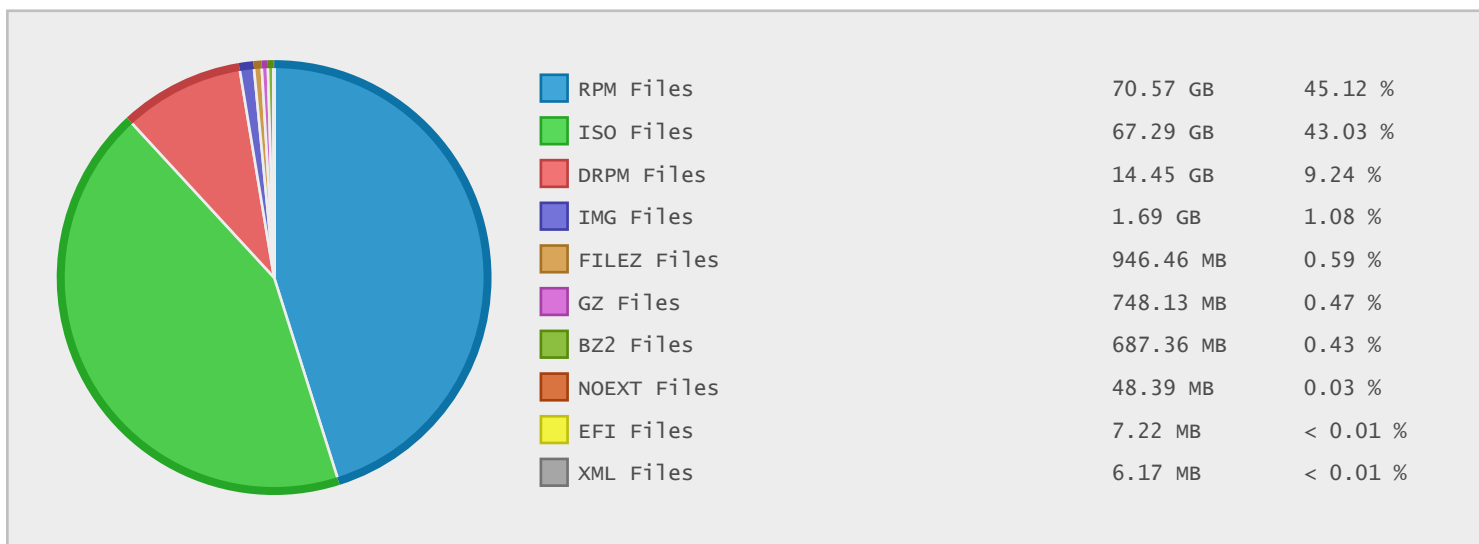

Top 10 File Extensions Sorted By Disk Space