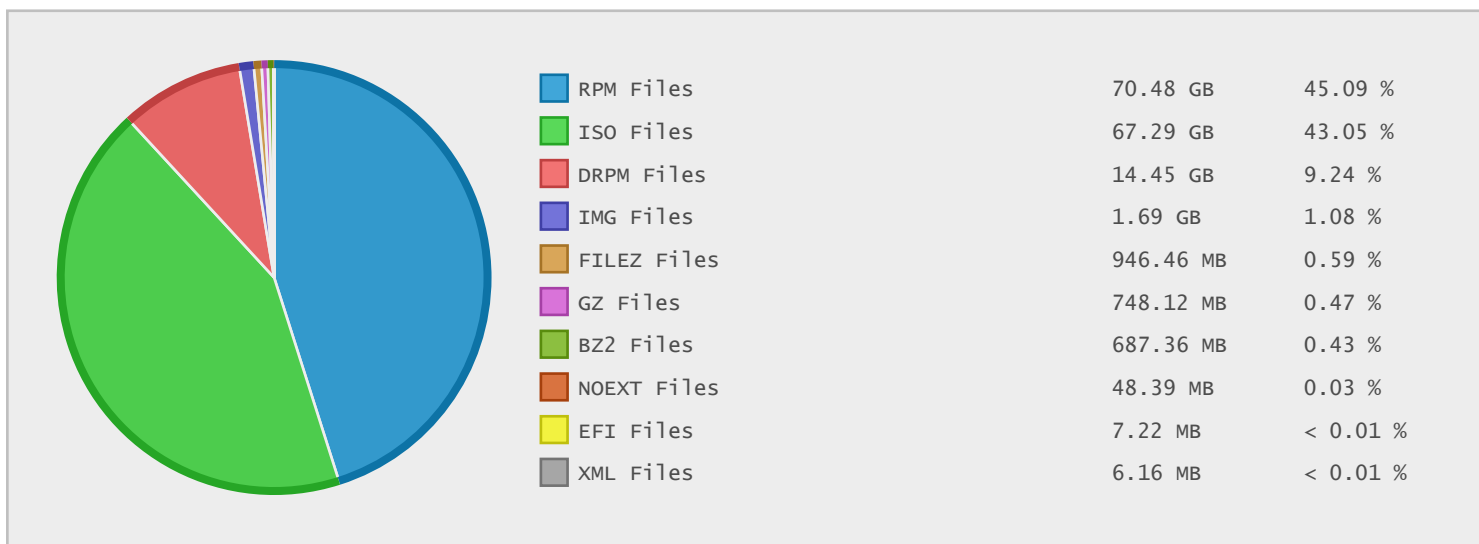

Top 20 Directories Sorted by Disk Space

| Name | Dirs | Files | Data | Data (%) |
|------------------------------|------|--------|-----------|-----------|
| / | 1001 | 116601 | 156.31 GB | 100.00 % |
| /centos | 1000 | 116600 | 156.31 GB | > 99.99 % |
| /centos/6.7 | 139 | 25396 | 48.08 GB | 30.76 % |
| /centos/5.11 | 67 | 8484 | 39.92 GB | 25.54 % |
| /centos/7.1.1503 | 374 | 47518 | 39.71 GB | 25.41 % |
| /centos/7.2.1511 | 374 | 34992 | 28.60 GB | 18.30 % |
| /centos/5.11/isos | 2 | 41 | 19.50 GB | 12.47 % |
| /centos/6.7/isos | 2 | 38 | 16.62 GB | 10.64 % |
| /centos/7.2.1511/isos | 1 | 19 | 15.02 GB | 9.61 % |
| /centos/7.2.1511/isos/x86_64 | 0 | 19 | 15.02 GB | 9.61 % |
| /centos/7.1.1503/isos | 1 | 21 | 15.01 GB | 9.60 % |
| /centos/7.1.1503/isos/x86_64 | 0 | 21 | 15.01 GB | 9.60 % |
| /centos/6.7/updates | 8 | 8055 | 14.26 GB | 9.12 % |
| /centos/6.7/os | 14 | 11612 | 10.91 GB | 6.98 % |
| /centos/5.11/isos/x86_64 | 0 | 21 | 10.44 GB | 6.68 % |
| /centos/5.11/os | 14 | 6567 | 9.74 GB | 6.23 % |
| /centos/5.11/updates | 6 | 1094 | 9.28 GB | 5.94 % |
| /centos/5.11/isos/i386 | 0 | 20 | 9.06 GB | 5.80 % |
| /centos/6.7/isos/x86_64 | 0 | 19 | 8.78 GB | 5.62 % |
| /centos/6.7/isos/i386 | 0 | 19 | 7.84 GB | 5.02 % |

Top 10 File Categories Sorted By Disk Space

Last 12 Months Modified Disk Space History

Last 10 Years Modified Disk Space History

Last 10 Years Modified File Count History

Top 10 File Extensions Sorted By Disk Space