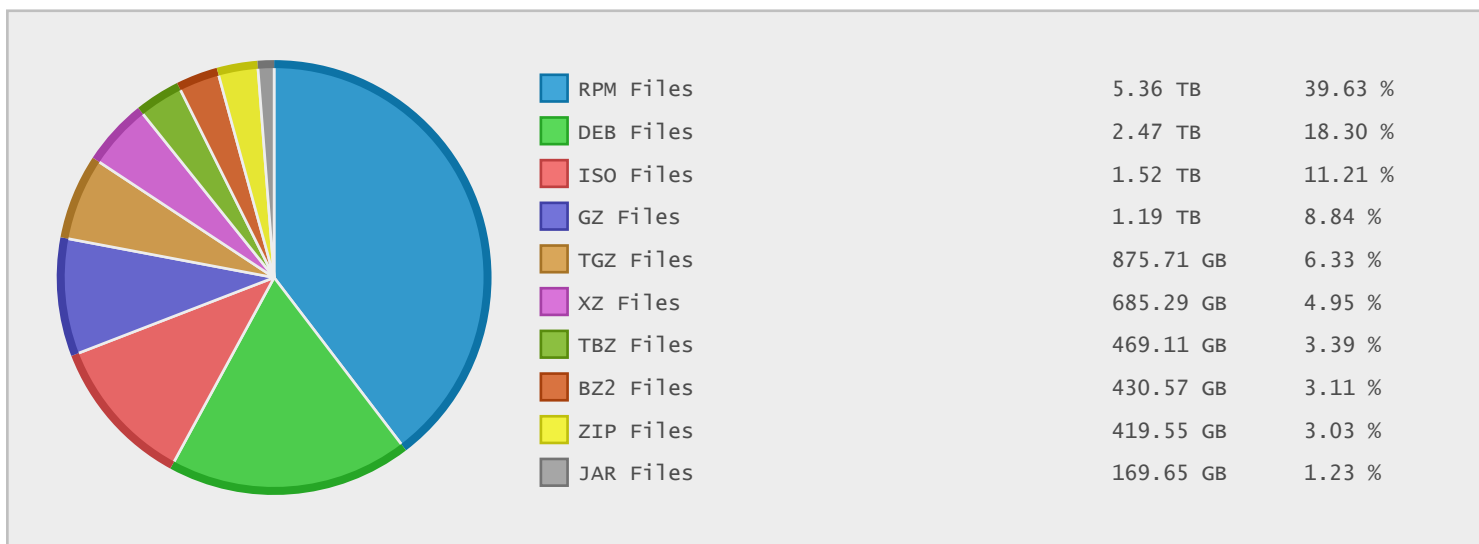

Top 10 File Extensions Sorted By Disk Space