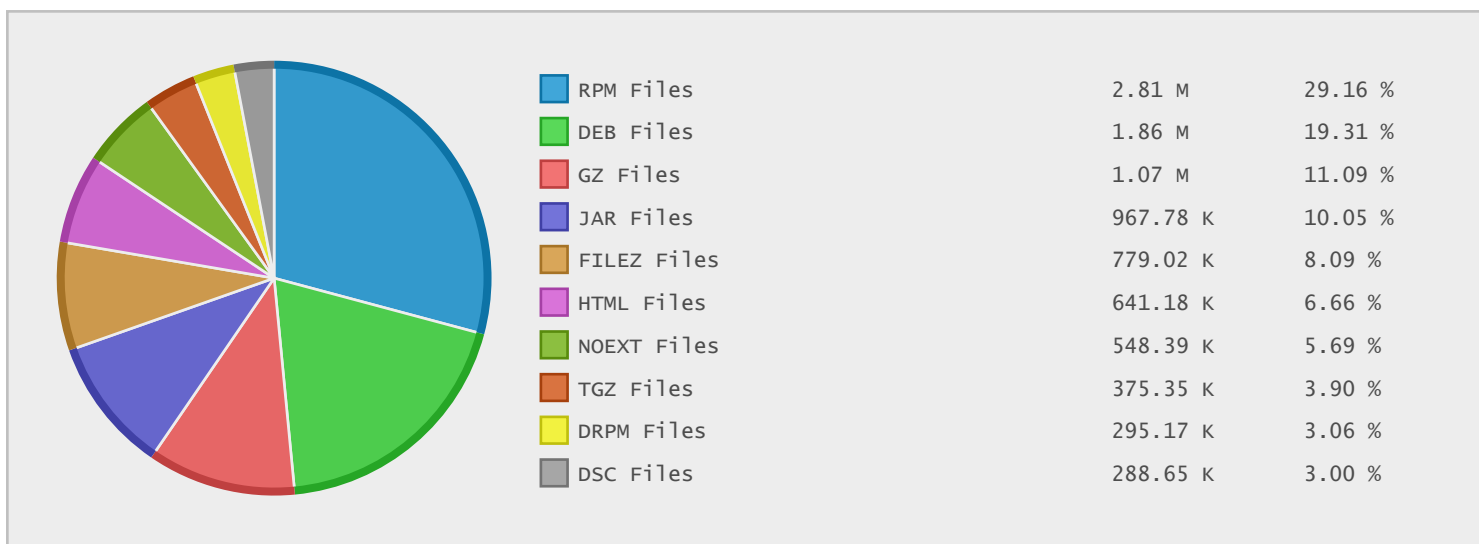

Top 10 File Extensions Sorted By Number of Files