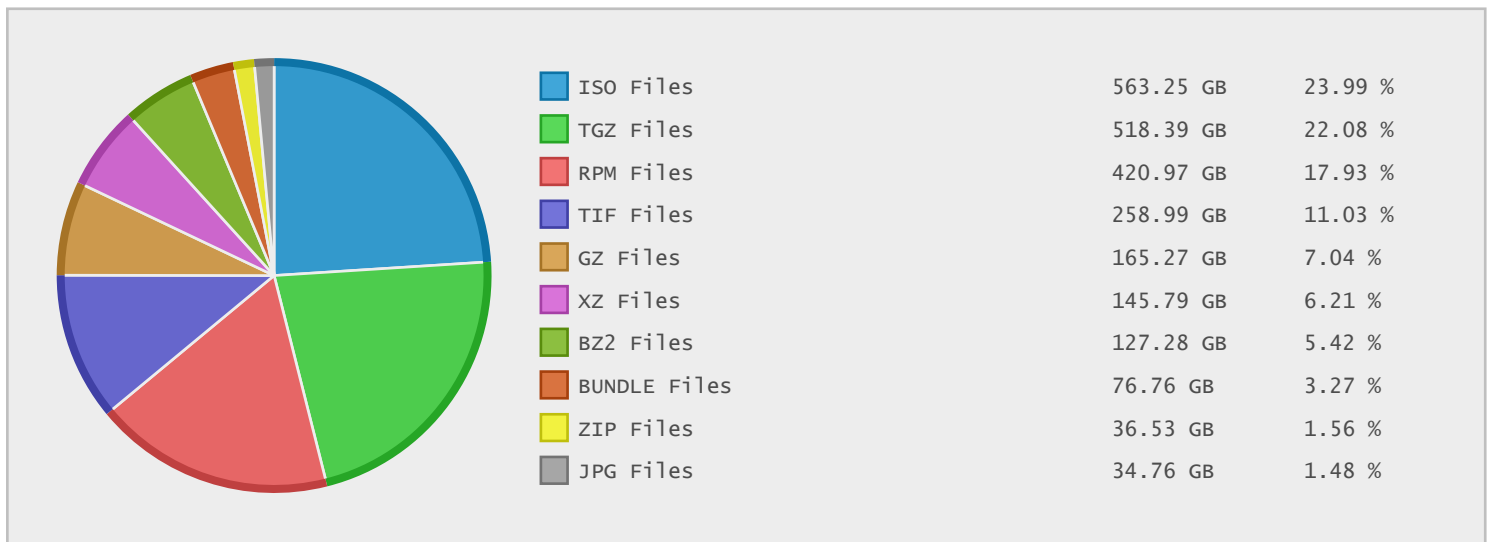

Top 10 File Categories Sorted By Disk Space

Last 12 Months Modified Disk Space History

Last 10 Years Modified Disk Space History

Last 10 Years Modified File Count History

Top 10 File Extensions Sorted By Disk Space

Top 10 File Extensions Sorted By Number of Files

Top 10 File Categories Sorted by Disk Space

Category	Files	Data	Data (%)
Archive Files	771866	1.01 TB	40.83 %
Disk Image Files	871	591.42 GB	23.38 %
Linux Package Files	232111	425.90 GB	16.84 %
Image Files	14998	313.07 GB	12.38 %
Data Files	87140	89.59 GB	3.54 %
Miscellaneous Files	144230	53.80 GB	2.13 %
Program Files	705	11.08 GB	0.44 %
Document Files	48473	5.75 GB	0.23 %
Internet Files	48292	2.16 GB	0.09 %
windows System Files	214	1.21 GB	0.05 %