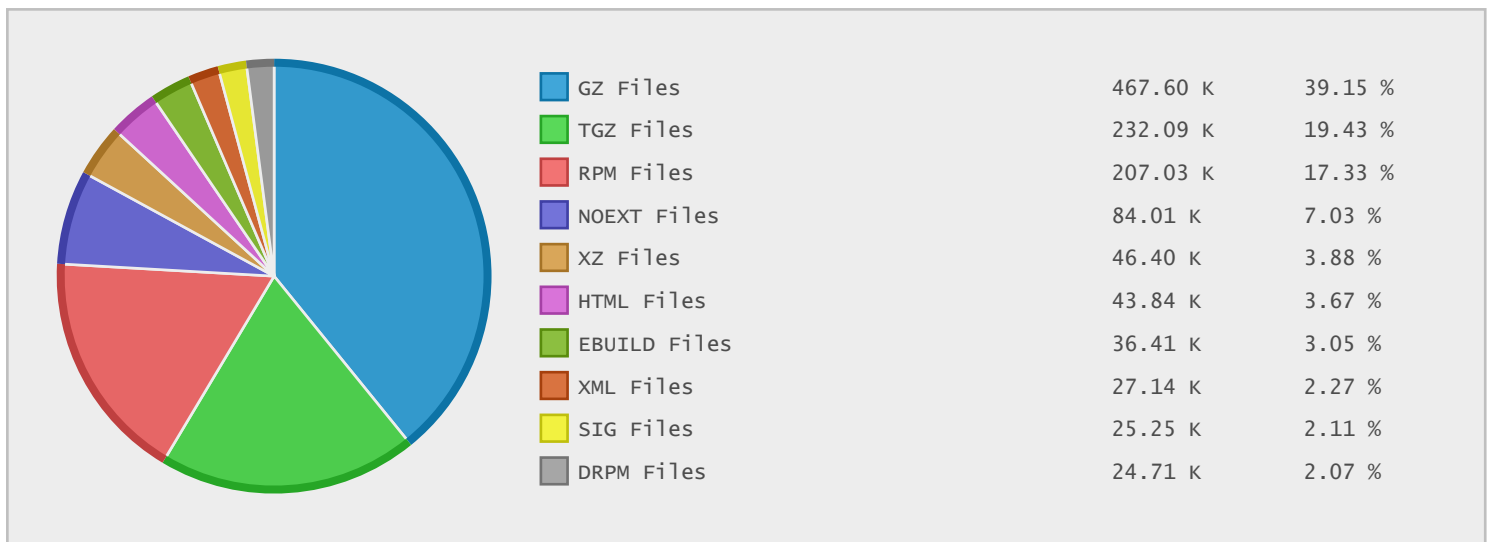

Top 10 File Categories Sorted By Disk Space

Last 12 Months Modified Disk Space History

Last 10 Years Modified Disk Space History

Last 10 Years Modified File Count History

Top 10 File Extensions Sorted By Disk Space

Top 10 File Extensions Sorted By Number of Files

Top 10 File Categories Sorted by Disk Space

Category	Files	Data	Data (%)
Archive Files	771866	1.01 TB	40.83 %
Disk Image Files	871	591.42 GB	23.38 %
Linux Package Files	232111	425.90 GB	16.84 %
Image Files	14998	313.07 GB	12.38 %
Data Files	87140	89.59 GB	3.54 %
Miscellaneous Files	144230	53.80 GB	2.13 %
Program Files	705	11.08 GB	0.44 %
Document Files	48473	5.75 GB	0.23 %
Internet Files	48292	2.16 GB	0.09 %
windows System Files	214	1.21 GB	0.05 %