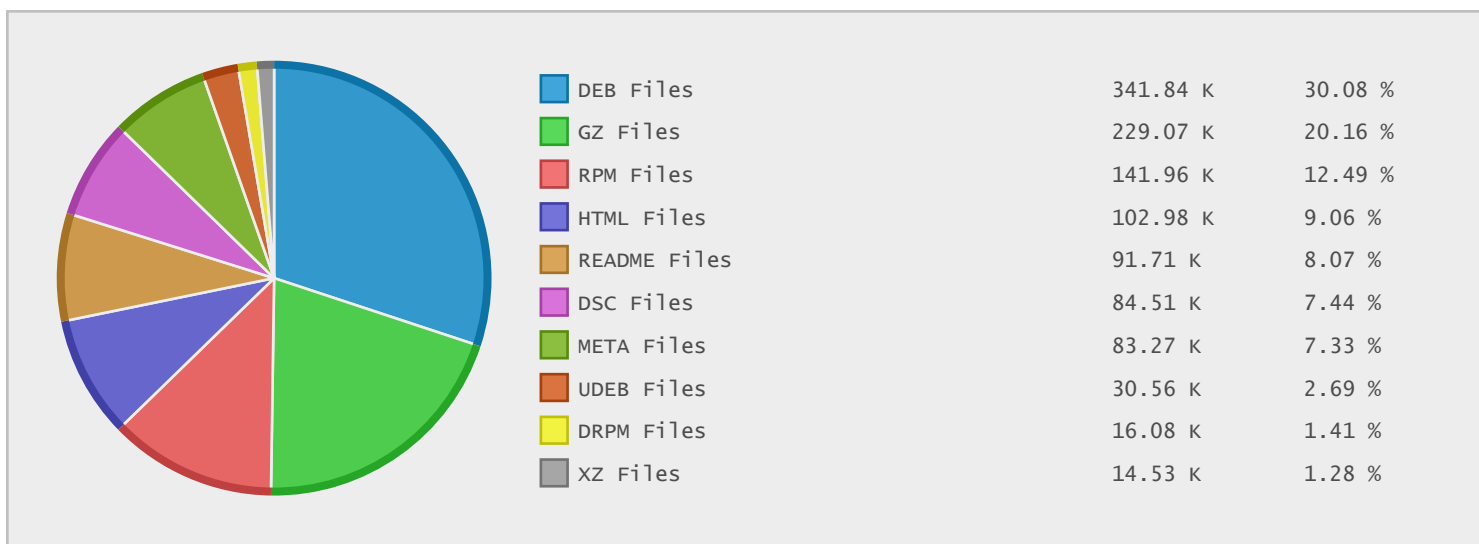

Serverbeheren Archive - FTP Site Statistics

Property	Value
FTP Server	mirror.serverbeheren.nl
Description	Serverbeheren Archive
Country	Netherlands
Scan Date	17/Oct/2014
Total Dirs	56,471
Total Files	1,191,839
Total Data	1.70 TB

Top 10 File Categories Sorted By Disk Space

Last 12 Months Modified Disk Space History

Last 10 Years Modified Disk Space History

Total:	1734.55 GB
Average:	173.46 GB
Maximum:	761.68 GB
Minimum:	1.75 GB
From:	2005
To:	2014

Last 10 Years Modified File Count History

Total:	1156704 ...
Average:	115670 Files
Maximum:	356881 Files
Minimum:	13743 Files
From:	2005
To:	2014

Top 10 File Extensions Sorted By Disk Space

Top 10 File Extensions Sorted By Number of Files