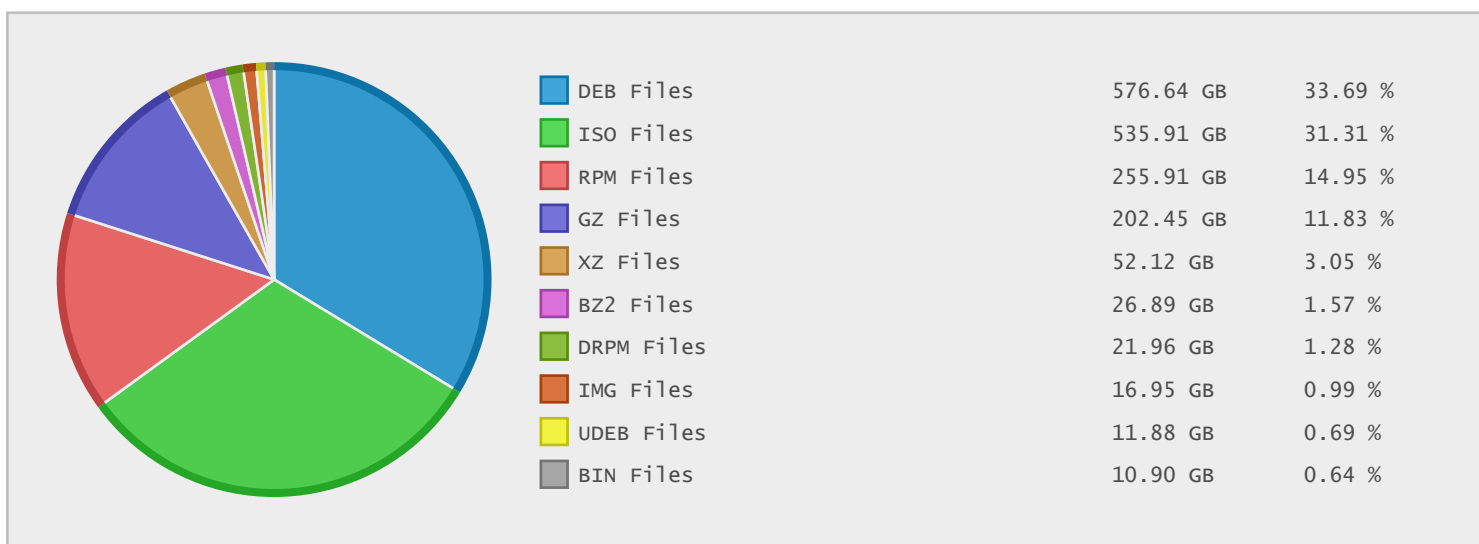

Serverbeheren Archive - FTP Site Statistics

Property	Value
FTP Server	mirror.serverbeheren.nl
Description	Serverbeheren Archive
Country	Netherlands
Scan Date	17/Oct/2014
Total Dirs	56,471
Total Files	1,191,839
Total Data	1.70 TB

Top 10 File Categories Sorted By Disk Space

Last 12 Months Modified Disk Space History

Last 10 Years Modified Disk Space History

Total:	1734.55 GB
Average:	173.46 GB
Maximum:	761.68 GB
Minimum:	1.75 GB
From:	2005
To:	2014

Last 10 Years Modified File Count History

Total:	1156704 ...
Average:	115670 Files
Maximum:	356881 Files
Minimum:	13743 Files
From:	2005
To:	2014

Top 10 File Extensions Sorted By Disk Space

Top 10 File Extensions Sorted By Number of Files