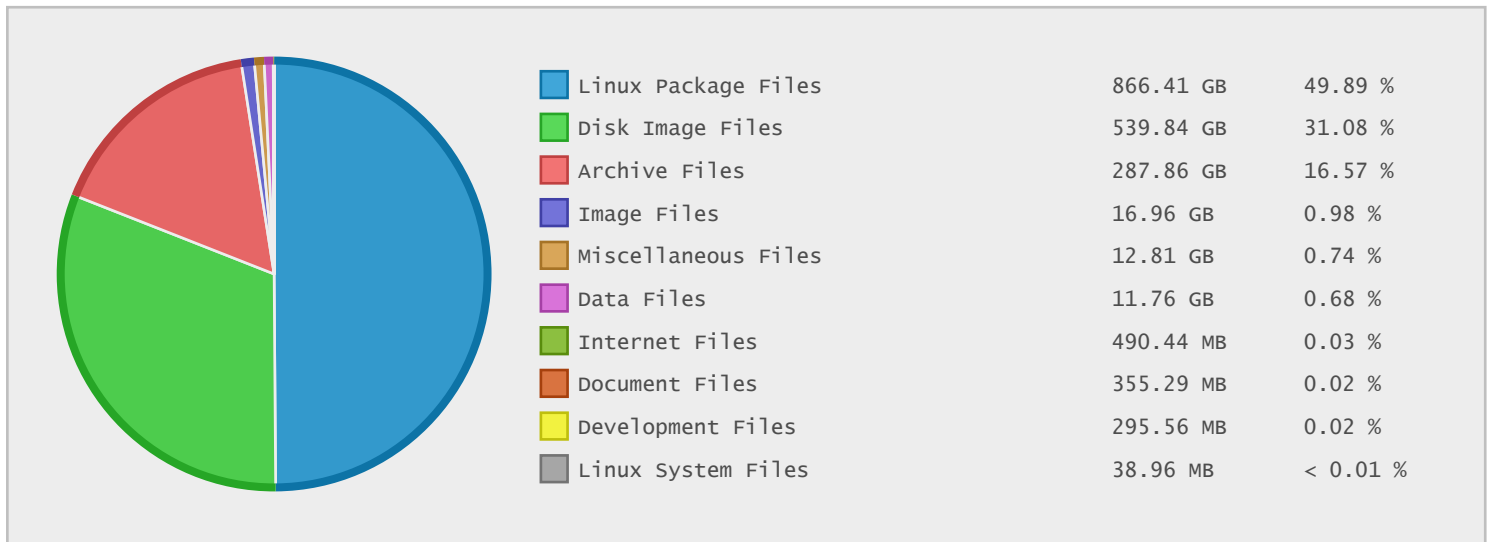

Serverbeheren Archive - FTP Site Statistics

Property	Value
FTP Server	mirror.serverbeheren.nl
Description	Serverbeheren Archive
Country	Netherlands
Scan Date	17/Oct/2014
Total Dirs	56,471
Total Files	1,191,839
Total Data	1.70 TB

Top 10 File Categories Sorted By Disk Space

Last 12 Months Modified Disk Space History

Last 10 Years Modified Disk Space History

Total:	1734.55 GB
Average:	173.46 GB
Maximum:	761.68 GB
Minimum:	1.75 GB
From:	2005
To:	2014

Last 10 Years Modified File Count History

Total:	1156704 ...
Average:	115670 Files
Maximum:	356881 Files
Minimum:	13743 Files
From:	2005
To:	2014

Top 10 File Extensions Sorted By Disk Space

Top 10 File Extensions Sorted By Number of Files