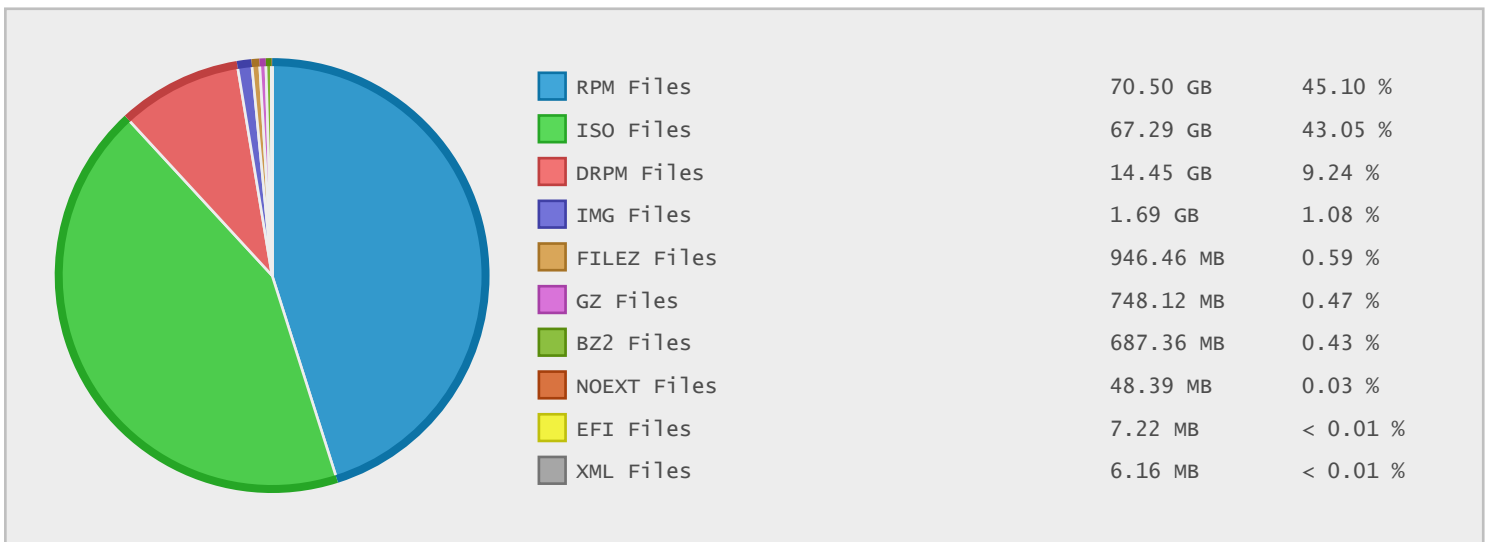

Top 10 File Extensions Sorted By Disk Space