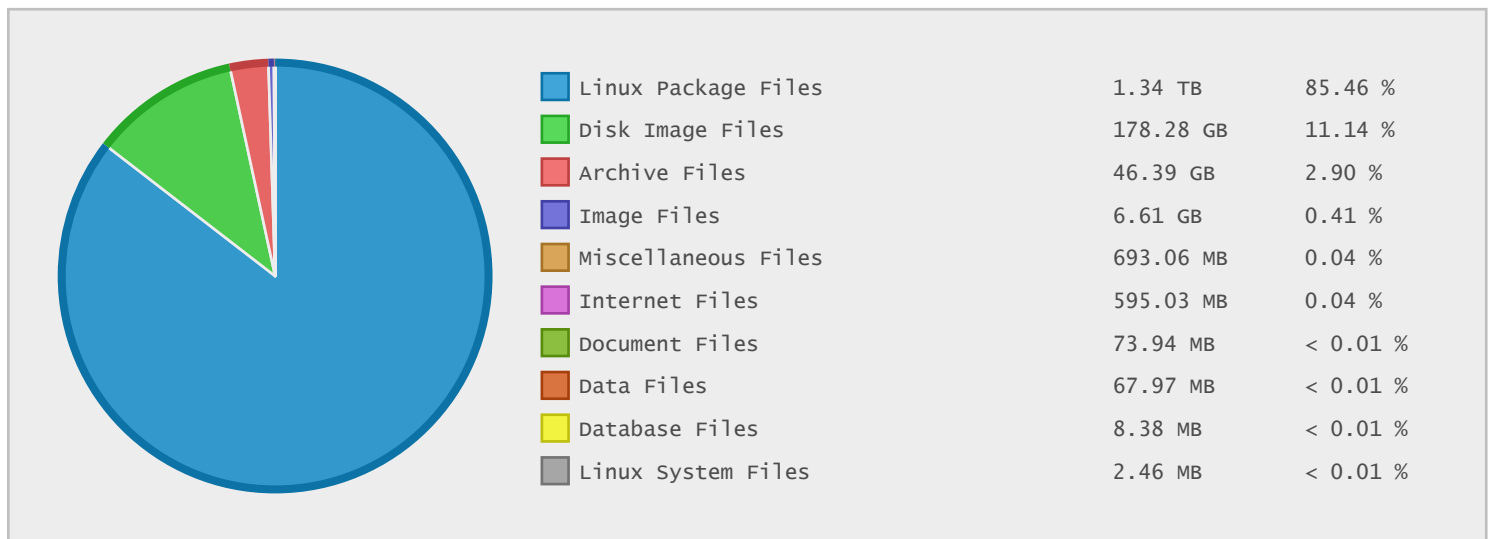

Property	Value
FTP Server	mirror.slu.cz
Description	Silesian University
Country	Czech Republic
Scan Date	06/Jun/2014
Total Dirs	2,103
Total Files	1,292,283
Total Data	1.56 TB

Top 20 Directories Sorted by Disk Space

Name	Dirs	Files	Data	Data (%)
/	2103	1292283	1.56 TB	100.00 %
/pub	2101	1292282	1.56 TB	> 99.99 %
/pub/fedora	1693	1064505	1.37 TB	87.60 %
/pub/fedora/linux	1692	1064504	1.37 TB	87.59 %
/pub/fedora/linux/releases	1298	451345	730.89 GB	45.67 %
/pub/fedora/linux/updates	123	360601	425.30 GB	26.58 %
/pub/fedora/linux/releases/20	398	167819	265.89 GB	16.61 %
/pub/fedora/linux/development	257	252550	245.64 GB	15.35 %
/pub/fedora/linux/development/rawhide	256	252550	245.64 GB	15.35 %
/pub/fedora/linux/releases/20/Everything	238	137860	204.40 GB	12.77 %
/pub/fedora/linux/releases/19	283	114638	180.03 GB	11.25 %
/pub/fedora/linux/releases/18	283	109696	166.65 GB	10.41 %
/pub/fedora/linux/updates/20	24	125321	145.90 GB	9.12 %
/pub/fedora/linux/releases/19/Everything	162	93627	142.70 GB	8.92 %
/pub/fedora/linux/releases/18/Everything	165	87538	127.13 GB	7.94 %
/pub/fedora/linux/releases/test	319	59181	118.31 GB	7.39 %
/pub/fedora/linux/updates/19	18	86343	117.45 GB	7.34 %
/pub/epe1	211	196651	114.58 GB	7.16 %
/pub/fedora/linux/updates/18	12	93901	100.74 GB	6.29 %
/pub/centos	194	31126	83.86 GB	5.24 %

Top 10 File Categories Sorted By Disk Space