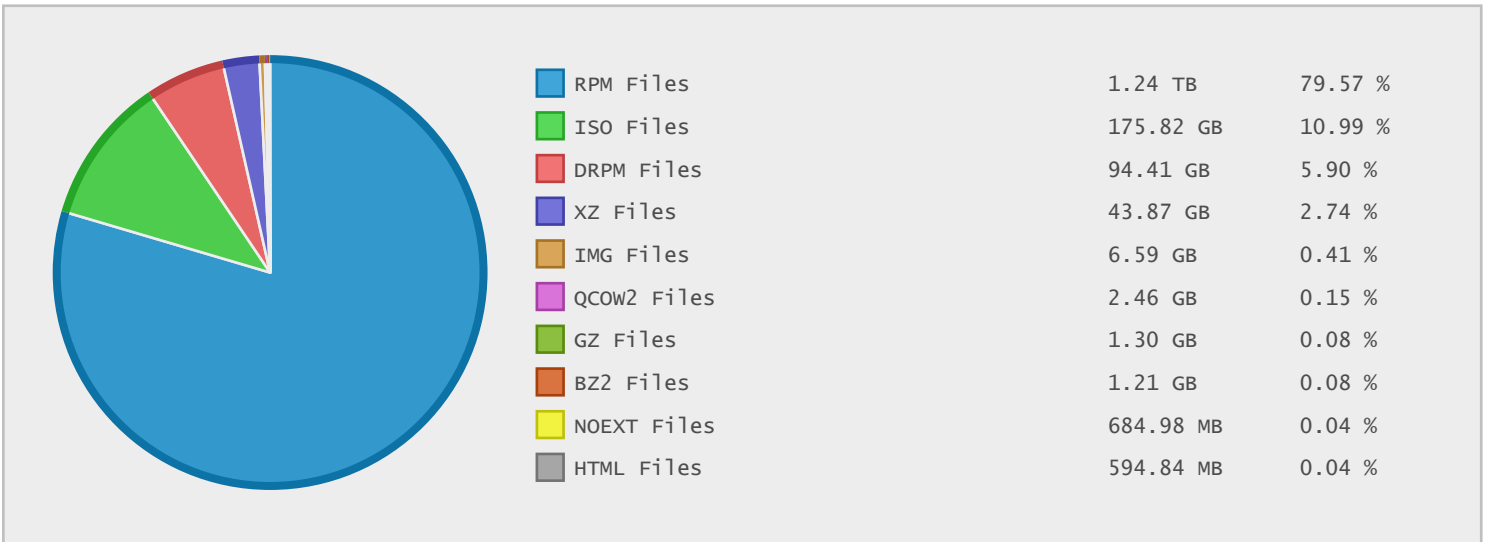

Top 20 Directories Sorted by Disk Space

| Name | Dirs | Files | Data | Data (%) |
|--|------|---------|-----------|-----------|
| / | 2103 | 1292283 | 1.56 TB | 100.00 % |
| /pub | 2101 | 1292282 | 1.56 TB | > 99.99 % |
| /pub/fedora | 1693 | 1064505 | 1.37 TB | 87.60 % |
| /pub/fedora/linux | 1692 | 1064504 | 1.37 TB | 87.59 % |
| /pub/fedora/linux/releases | 1298 | 451345 | 730.89 GB | 45.67 % |
| /pub/fedora/linux/updates | 123 | 360601 | 425.30 GB | 26.58 % |
| /pub/fedora/linux/releases/20 | 398 | 167819 | 265.89 GB | 16.61 % |
| /pub/fedora/linux/development | 257 | 252550 | 245.64 GB | 15.35 % |
| /pub/fedora/linux/development/rawhide | 256 | 252550 | 245.64 GB | 15.35 % |
| /pub/fedora/linux/releases/20/Everything | 238 | 137860 | 204.40 GB | 12.77 % |
| /pub/fedora/linux/releases/19 | 283 | 114638 | 180.03 GB | 11.25 % |
| /pub/fedora/linux/releases/18 | 283 | 109696 | 166.65 GB | 10.41 % |
| /pub/fedora/linux/updates/20 | 24 | 125321 | 145.90 GB | 9.12 % |
| /pub/fedora/linux/releases/19/Everything | 162 | 93627 | 142.70 GB | 8.92 % |
| /pub/fedora/linux/releases/18/Everything | 165 | 87538 | 127.13 GB | 7.94 % |
| /pub/fedora/linux/releases/test | 319 | 59181 | 118.31 GB | 7.39 % |
| /pub/fedora/linux/updates/19 | 18 | 86343 | 117.45 GB | 7.34 % |
| /pub/epe1 | 211 | 196651 | 114.58 GB | 7.16 % |
| /pub/fedora/linux/updates/18 | 12 | 93901 | 100.74 GB | 6.29 % |
| /pub/centos | 194 | 31126 | 83.86 GB | 5.24 % |

Top 10 File Categories Sorted By Disk Space

Last 12 Months Modified Disk Space History

Last 10 Years Modified Disk Space History

Last 10 Years Modified File Count History

Top 10 File Extensions Sorted By Disk Space