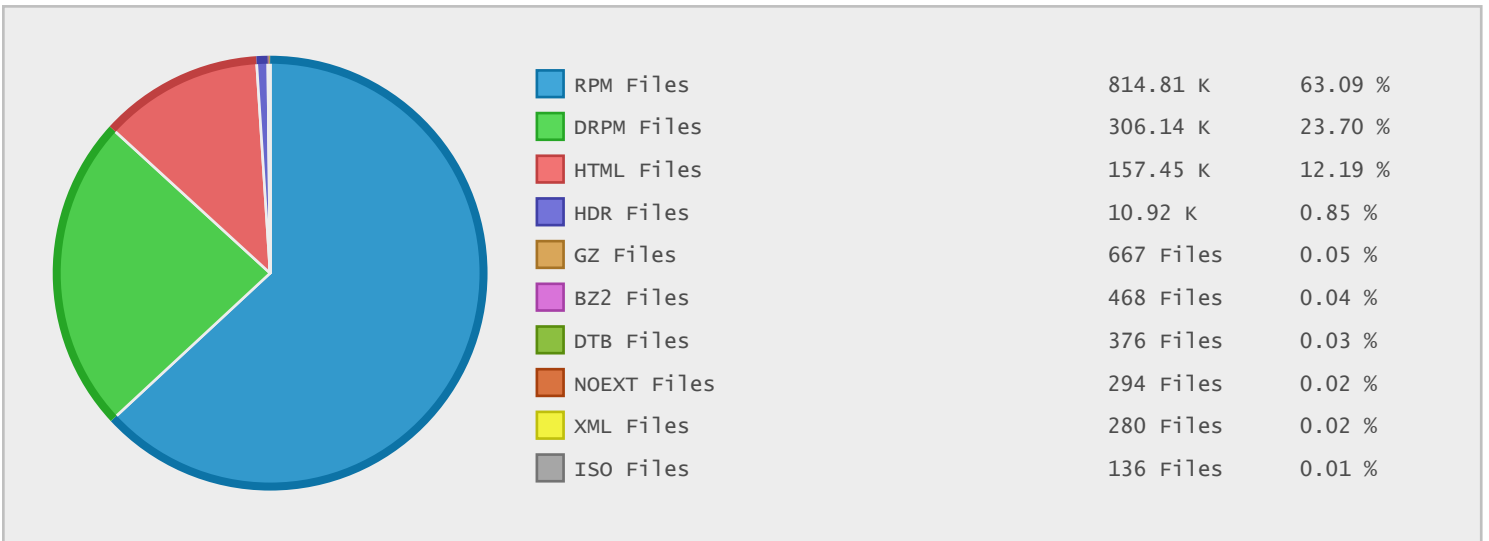

Top 10 File Extensions Sorted By Number of Files