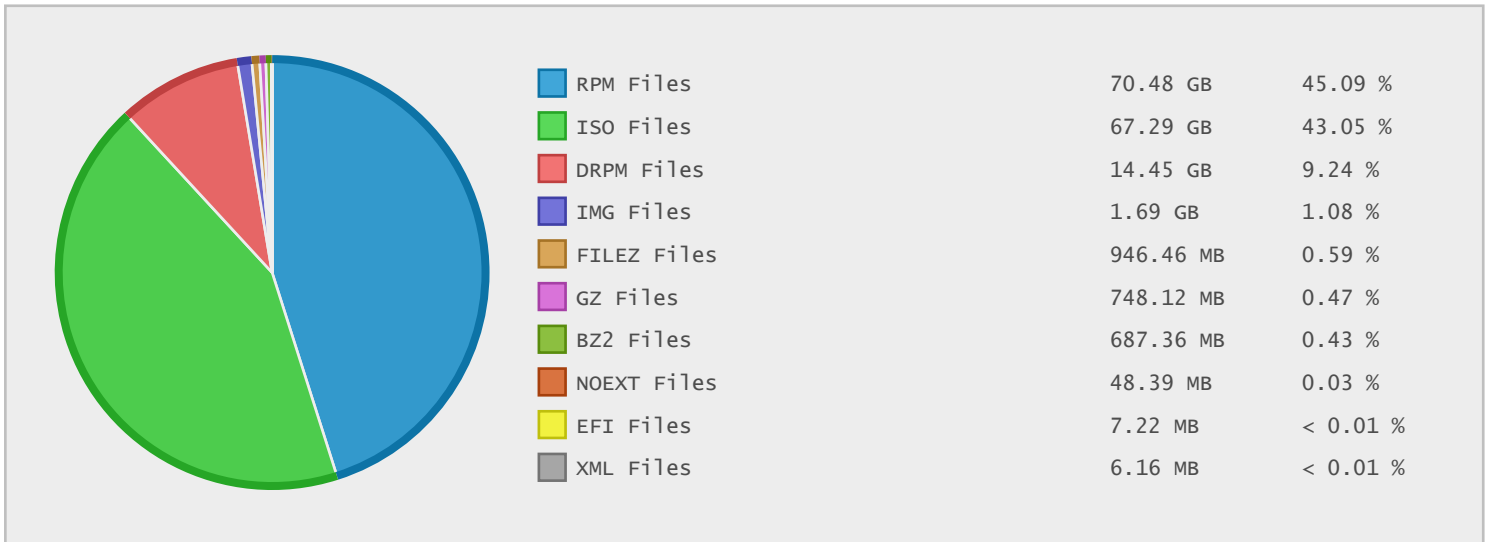

Top 10 File Extensions Sorted By Disk Space