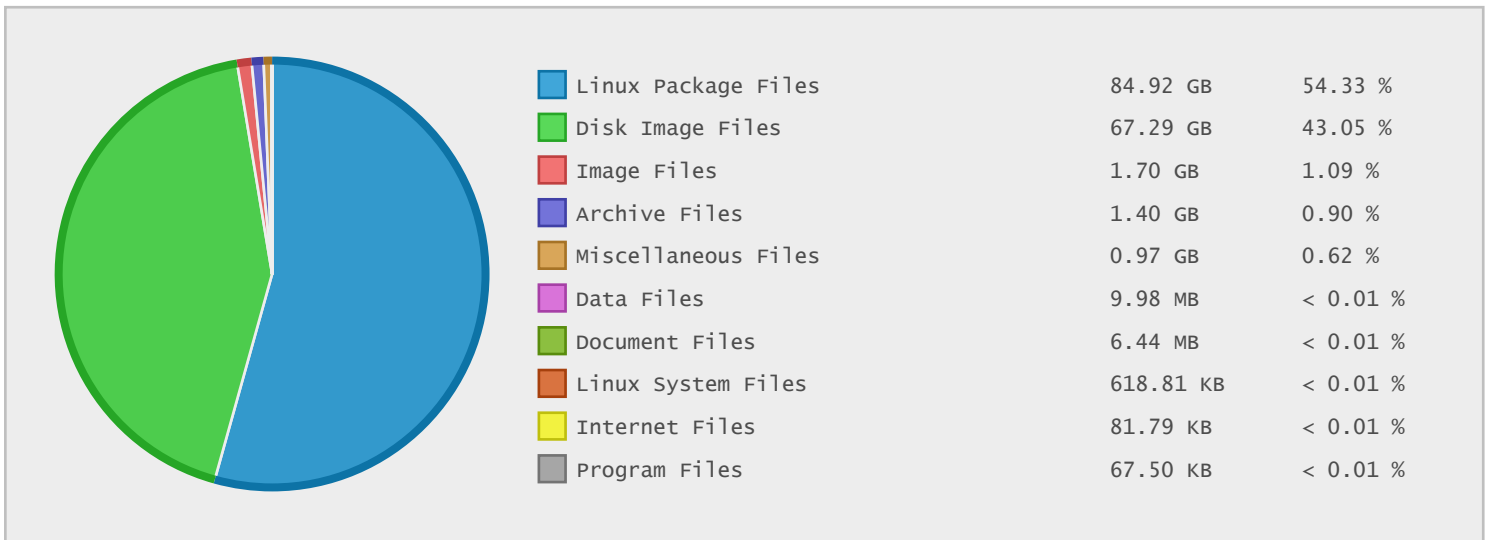

Involta Data Center Software Archive - FTP Site Statistics

Property	Value
FTP Server	mirror.spro.net
Description	Involta Data Center Software Archive
Country	United States
Scan Date	30/Dec/2015
Total Dirs	991
Total Files	116,576
Total Data	156.31 GB

Top 20 Directories Sorted by Disk Space

Name	Dirs	Files	Data	Data (%)
/	991	116576	156.31 GB	100.00 %
/centos	989	116572	156.31 GB	> 99.99 %
/centos/6.7	139	25396	48.08 GB	30.76 %
/centos/5.11	68	8484	39.92 GB	25.54 %
/centos/7.1.1503	374	47518	39.71 GB	25.41 %
/centos/7.2.1511	374	34992	28.60 GB	18.30 %
/centos/5.11/isos	3	41	19.50 GB	12.47 %
/centos/6.7/isos	2	38	16.62 GB	10.64 %
/centos/7.2.1511/isos	1	19	15.02 GB	9.61 %
/centos/7.2.1511/isos/x86_64	0	19	15.02 GB	9.61 %
/centos/7.1.1503/isos	1	21	15.01 GB	9.60 %
/centos/7.1.1503/isos/x86_64	0	21	15.01 GB	9.60 %
/centos/6.7/updates	8	8055	14.26 GB	9.12 %
/centos/6.7/os	14	11612	10.91 GB	6.98 %
/centos/5.11/isos/x86_64	0	21	10.44 GB	6.68 %
/centos/5.11/os	14	6567	9.74 GB	6.23 %
/centos/5.11/updates	6	1094	9.28 GB	5.94 %
/centos/5.11/isos/i386	1	20	9.06 GB	5.80 %
/centos/6.7/isos/x86_64	0	19	8.78 GB	5.62 %
/centos/6.7/isos/i386	0	19	7.84 GB	5.02 %

Top 10 File Categories Sorted By Disk Space