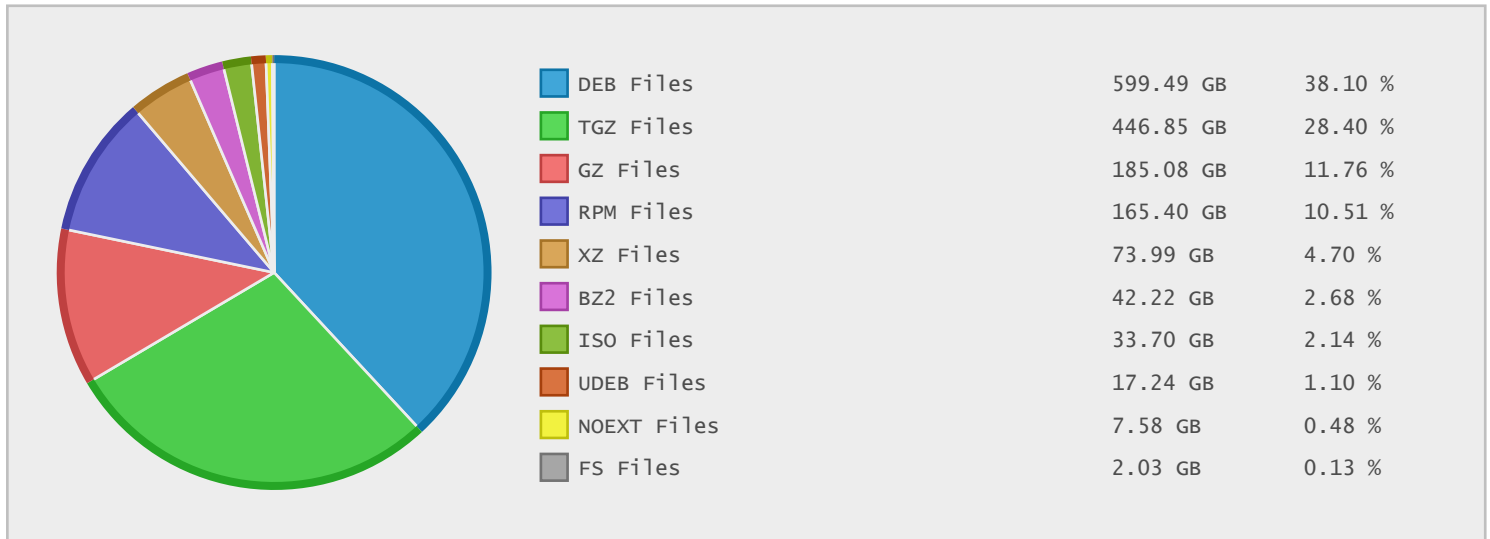

Top 10 File Extensions Sorted By Disk Space