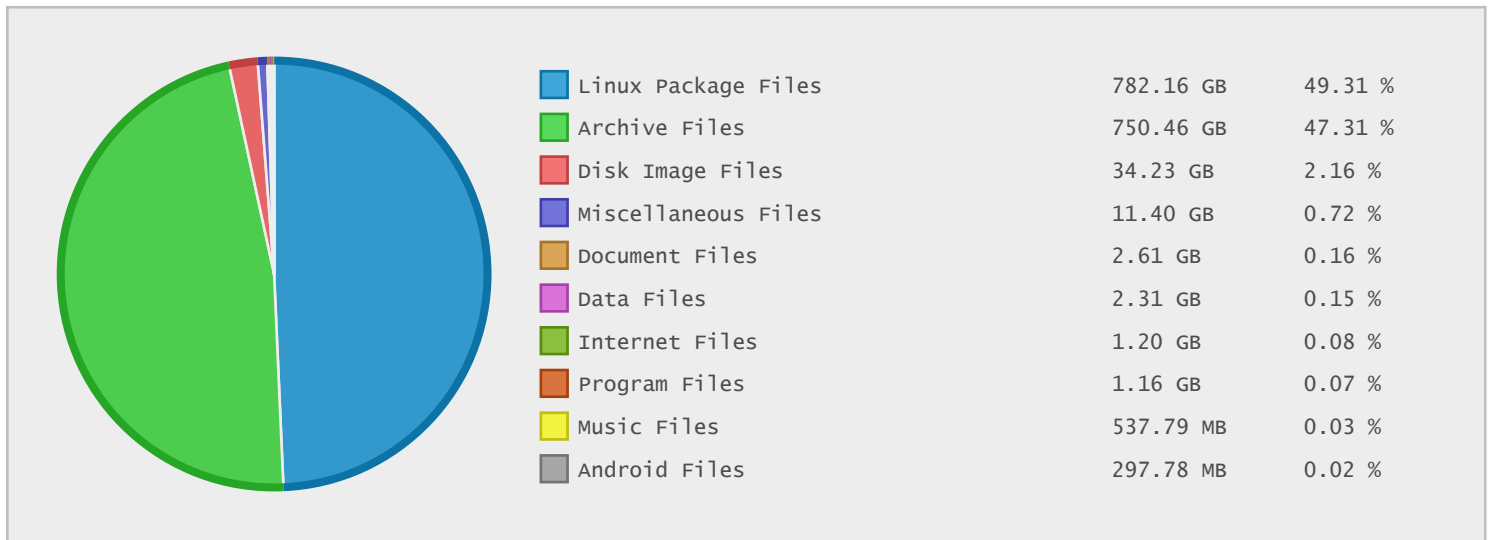

Internet Security Research - FTP Site Statistics

Property	Value
FTP Server	mirror.team-cymru.org
Description	Internet Security Research
Country	United States
Scan Date	08/Jan/2016
Total Dirs	60,762
Total Files	1,485,208
Total Data	1.55 TB

Top 20 Directories Sorted by Disk Space

Name	Dirs	Files	Data	Data (%)
/	60762	1485208	1.55 TB	100.00 %
/ubuntu	47545	661542	858.94 GB	54.14 %
/ubuntu/pool	43419	638611	805.90 GB	50.79 %
/OpenBSD	740	191363	457.19 GB	28.82 %
/ubuntu/pool/universe	34537	427822	433.61 GB	27.33 %
/ubuntu/pool/main	7502	200186	320.05 GB	20.17 %
/epel	632	252636	165.97 GB	10.46 %
/OpenBSD/5.8	30	62959	154.00 GB	9.71 %
/OpenBSD/5.7	31	63158	152.49 GB	9.61 %
/OpenBSD/snapshots	35	63640	149.78 GB	9.44 %
/OpenBSD/5.8/packages	11	62544	147.15 GB	9.27 %
/OpenBSD/5.7/packages	11	62732	145.72 GB	9.18 %
/OpenBSD/snapshots/packages	12	63206	144.07 GB	9.08 %
/ubuntu/pool/main/l	1650	73562	140.76 GB	8.87 %
/ubuntu/pool/main/l/linux	0	24572	62.90 GB	3.96 %
/epel/6	28	83109	59.55 GB	3.75 %
/epel/7	227	72417	52.12 GB	3.28 %
/ubuntu/dists	4121	21041	51.78 GB	3.26 %
/gnu	922	23009	47.83 GB	3.01 %
/ubuntu/pool/universe/g	2299	35711	42.09 GB	2.65 %

Top 10 File Categories Sorted By Disk Space