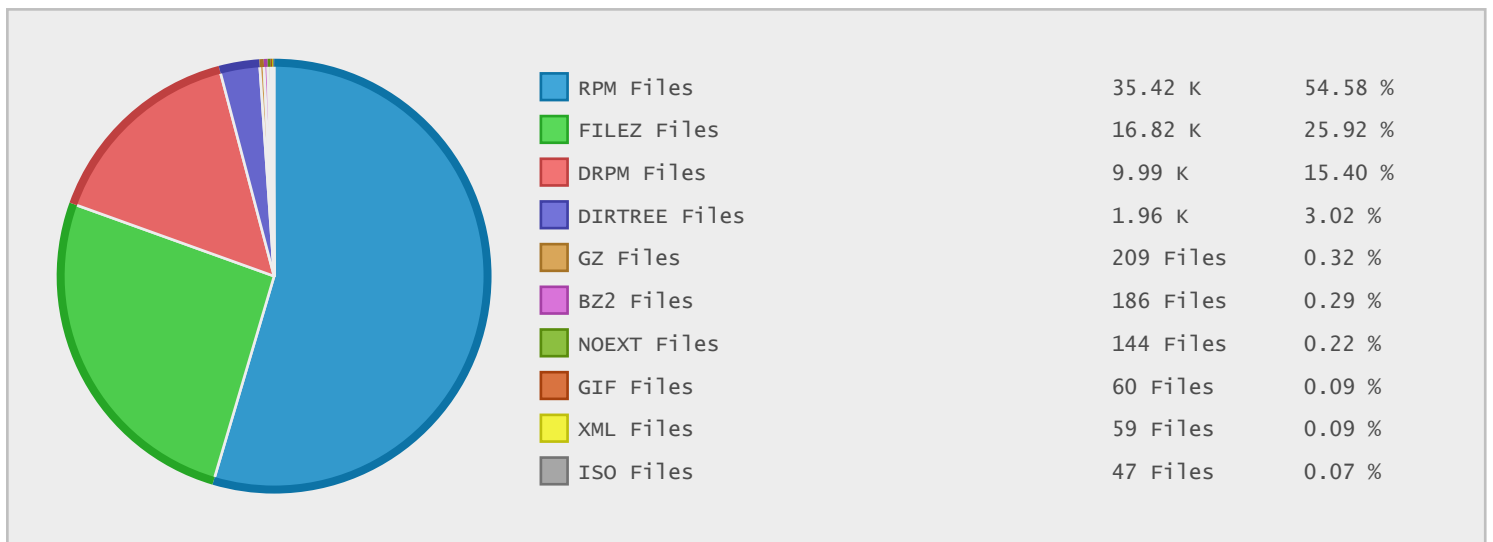

Top 10 File Categories Sorted By Disk Space

Last 12 Months Modified Disk Space History

Last 10 Years Modified Disk Space History

Last 10 Years Modified File Count History

Top 10 File Extensions Sorted By Disk Space

Top 10 File Extensions Sorted By Number of Files

Top 10 File Categories Sorted by Disk Space

Category	Files	Data	Data (%)
Linux Package Files	45413	60.42 GB	52.63 %
Disk Image Files	47	51.91 GB	45.22 %
Image Files	119	1.26 GB	1.10 %
Archive Files	396	709.86 MB	0.60 %
Miscellaneous Files	18927	512.97 MB	0.44 %
Data Files	57	5.94 MB	< 0.01 %
Document Files	118	5.68 MB	< 0.01 %
Linux System Files	3	469.30 KB	< 0.01 %
Internet Files	37	85.57 KB	< 0.01 %
Program Files	2	67.50 KB	< 0.01 %