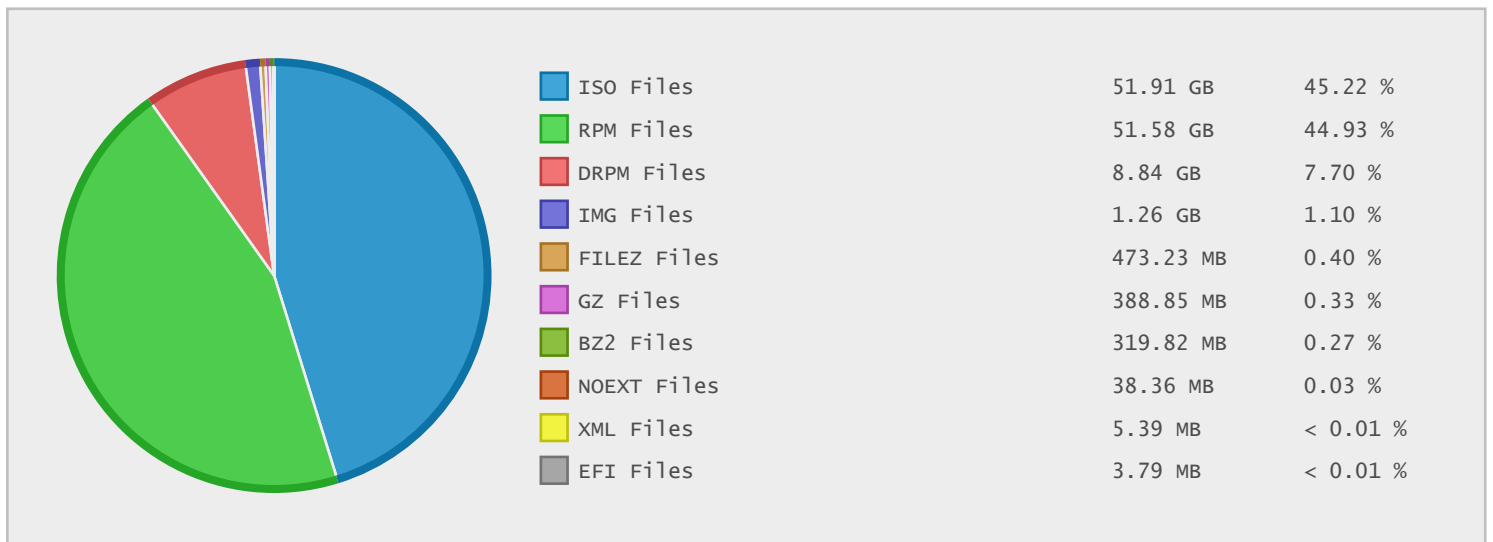

Top 10 File Categories Sorted By Disk Space

Last 12 Months Modified Disk Space History

Last 10 Years Modified Disk Space History

Last 10 Years Modified File Count History

Top 10 File Extensions Sorted By Disk Space

Top 10 File Extensions Sorted By Number of Files

Top 10 File Categories Sorted by Disk Space

Category	Files	Data	Data (%)
Linux Package Files	45413	60.42 GB	52.63 %
Disk Image Files	47	51.91 GB	45.22 %
Image Files	119	1.26 GB	1.10 %
Archive Files	396	709.86 MB	0.60 %
Miscellaneous Files	18927	512.97 MB	0.44 %
Data Files	57	5.94 MB	< 0.01 %
Document Files	118	5.68 MB	< 0.01 %
Linux System Files	3	469.30 KB	< 0.01 %
Internet Files	37	85.57 KB	< 0.01 %
Program Files	2	67.50 KB	< 0.01 %