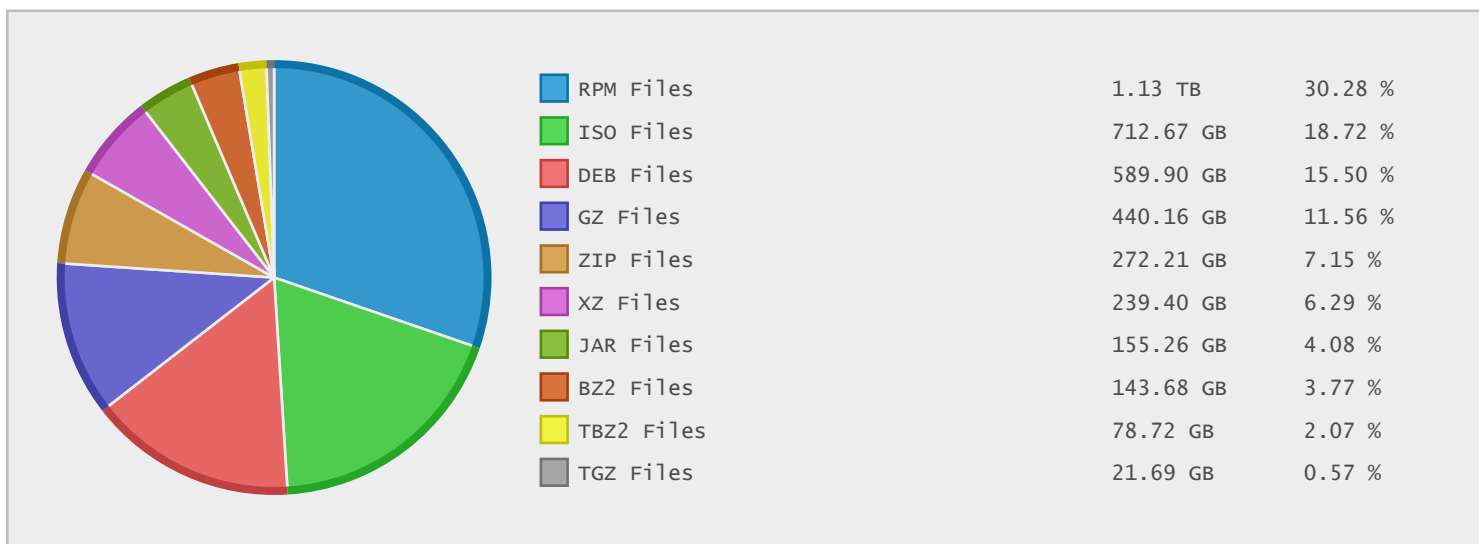

### Last 10 Years Modified Disk Space History

Total:	3994.09 GB
Average:	399.41 GB
Maximum:	1773.94 GB
Minimum:	18.86 GB
From:	2006
To:	2015

### Last 10 Years Modified File Count History

Total:	4323141 ...
Average:	432314 Files
Maximum:	2080398 ...
Minimum:	13349 Files
From:	2006
To:	2015

### Top 10 File Extensions Sorted By Disk Space