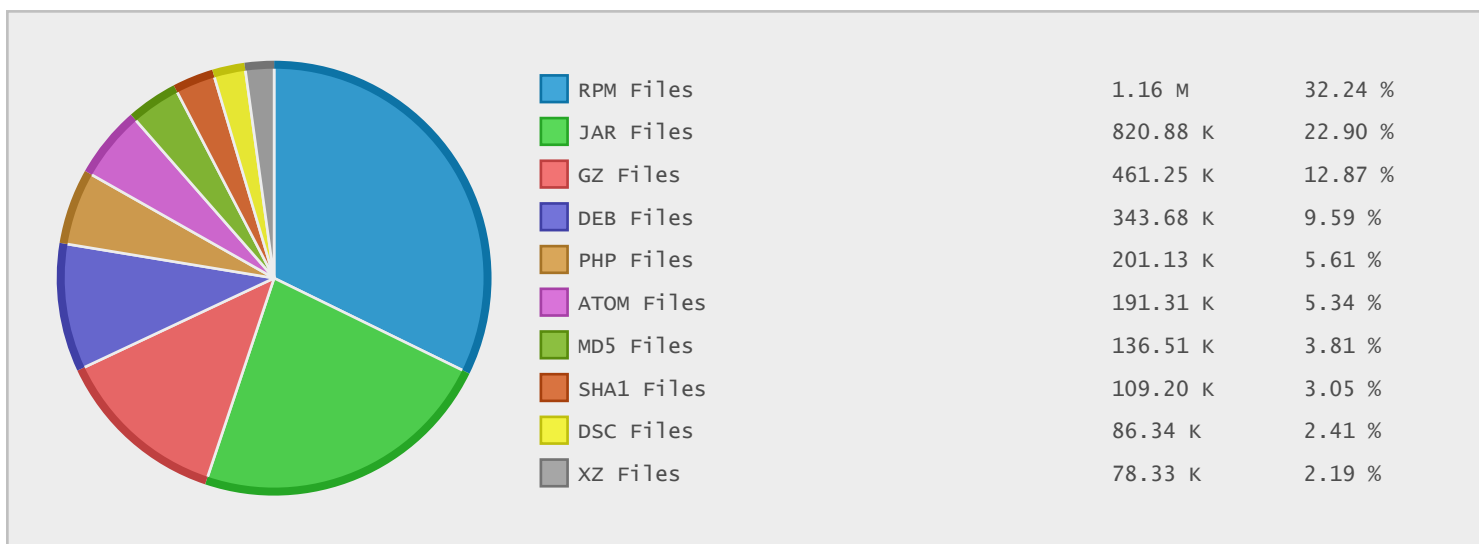

Top 10 File Extensions Sorted By Number of Files