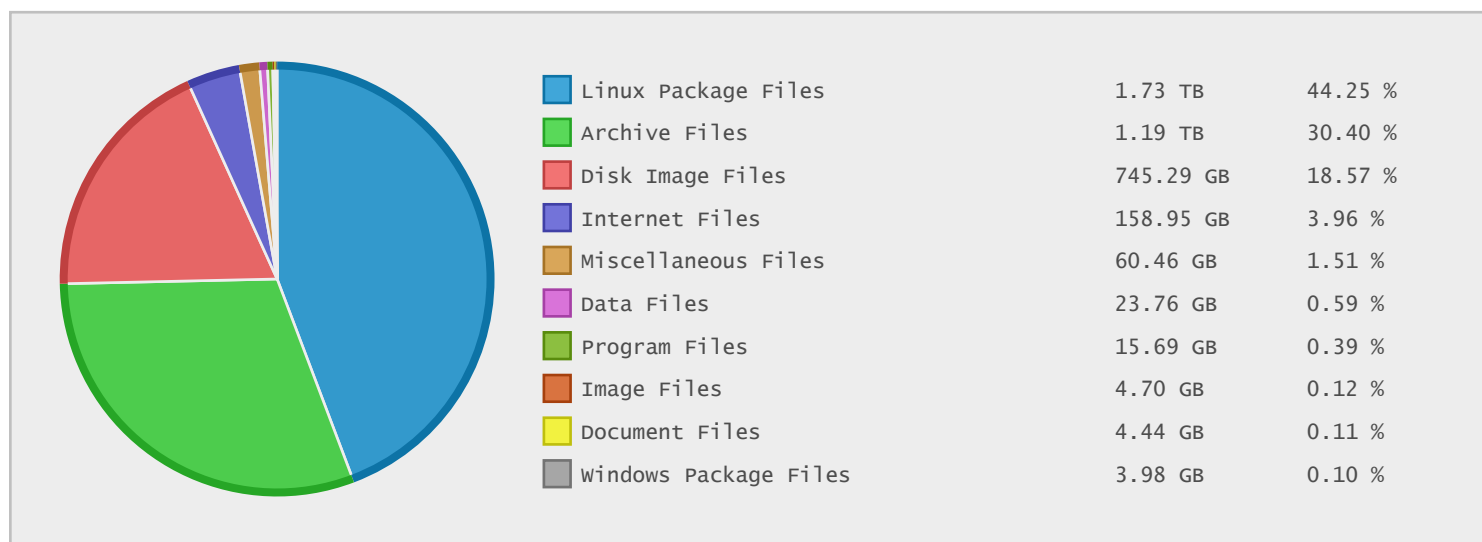

Tomsk State Pedagogical University - FTP Site Statistics

Property	Value
FTP Server	mirror.tspu.ru
Description	Tomsk State Pedagogical University
Country	Russia
Scan Date	02/Oct/2015
Total Dirs	198,274
Total Files	4,342,768
Total Data	3.92 TB

Top 20 Directories Sorted by Disk Space

Name	Dirs	Files	Data	Data (%)
/	198274	4342768	3.92 TB	100.00 %
/opensuse	17068	1184021	1.32 TB	33.73 %
/ubuntu	46110	631258	825.42 GB	20.54 %
/opensuse/repositories	15930	764203	774.76 GB	19.28 %
/ubuntu/pool	42185	608785	774.33 GB	19.27 %
/eclipse	94957	1760843	661.39 GB	16.46 %
/ubuntu/pool/universe	33389	402603	408.36 GB	10.16 %
/ubuntu/pool/main	7420	196006	315.35 GB	7.85 %
/gentoo	303	75699	296.82 GB	7.39 %
/opensuse/distribution	660	210673	252.95 GB	6.29 %
/opensuse/repositories/opensUSE:	2869	219575	228.63 GB	5.69 %
/mint	26	332	206.02 GB	5.13 %
/opensuse/update	71	88195	192.76 GB	4.80 %
/eclipse/technology	12813	161260	192.69 GB	4.79 %
/gentoo/distfiles	0	73770	181.27 GB	4.51 %
/eclipse/technology/epp	257	7880	177.05 GB	4.41 %
/eclipse/technology/epp/downloads	23	3589	176.68 GB	4.40 %
/eclipse/technology/epp/downloads/release	22	3589	176.68 GB	4.40 %
/mint/stable	20	203	164.63 GB	4.10 %
/ubuntu/pool/main/l	1645	69946	131.09 GB	3.26 %

Top 10 File Categories Sorted By Disk Space