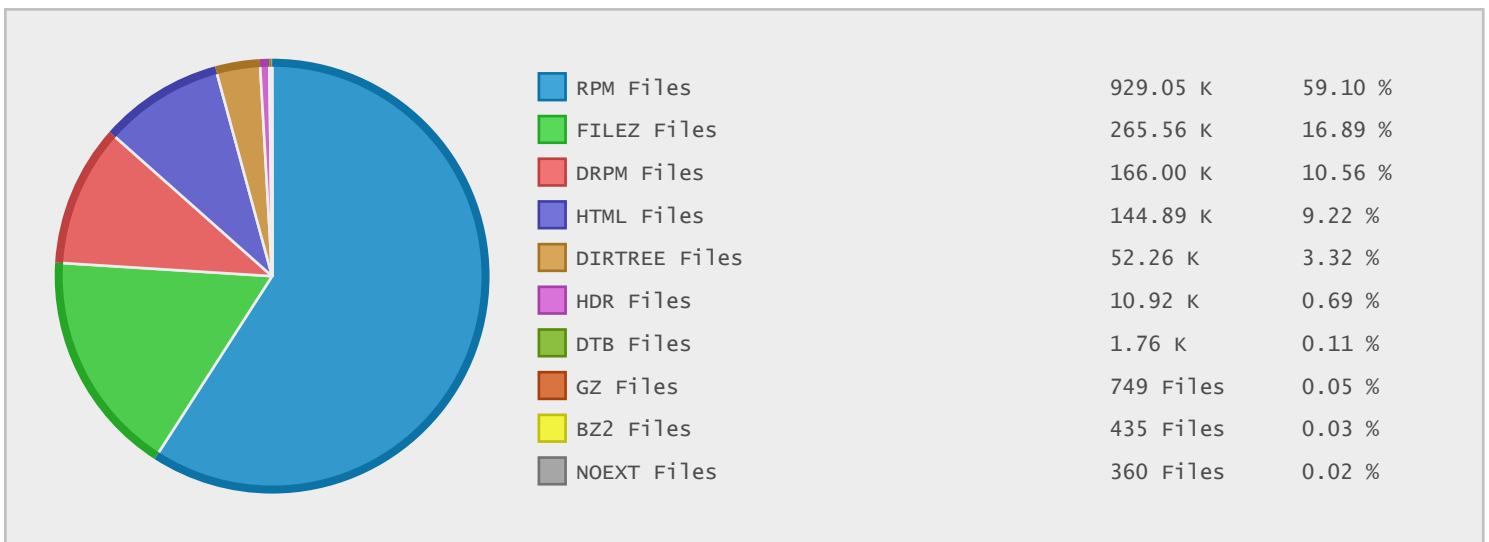

Top 20 Directories Sorted by Disk Space

Name	Dirs	Files	Data	Data (%)
/	4121	1573731	1.78 TB	100.00 %
/mirror	4116	1573696	1.72 TB	96.63 %
/mirror/fedora	3371	1307068	1.48 TB	83.52 %
/mirror/fedora/linux	3370	1307068	1.48 TB	83.52 %
/mirror/fedora/linux/releases	1291	383580	597.48 GB	32.87 %
/mirror/fedora/linux/development	522	325079	494.62 GB	27.21 %
/mirror/fedora/linux/updates	737	280221	406.63 GB	22.37 %
/mirror/fedora/linux/releases/21	560	182288	276.75 GB	15.22 %
/mirror/fedora/linux/releases/20	398	167819	265.89 GB	14.63 %
/mirror/fedora/linux/development/rawhide	260	166806	248.70 GB	13.68 %
/mirror/fedora/linux/development/22	260	158273	245.92 GB	13.53 %
/mirror/fedora/linux/releases/21/Every...	238	152274	232.24 GB	12.78 %
/mirror/fedora/linux/releases/20/Every...	238	137860	204.40 GB	11.24 %
/mirror/fedora/linux/updates/20	24	158714	190.82 GB	10.50 %
/mirror/fedora-epel	502	217774	136.54 GB	7.51 %
/mirror/fedora/linux/updates/testing	460	58474	117.19 GB	6.45 %
/mirror/CentOS	238	48854	101.81 GB	5.60 %
/mirror/fedora/linux/updates/21	220	62970	98.62 GB	5.42 %
/mirror/fedora/linux/development/rawhi...	76	55434	72.38 GB	3.98 %
/mirror/fedora/linux/development/22/x86_64	76	52086	70.92 GB	3.90 %

Top 10 File Categories Sorted By Disk Space

Last 12 Months Modified Disk Space History

Last 10 Years Modified Disk Space History

Last 10 Years Modified File Count History

Top 10 File Extensions Sorted By Disk Space

Top 10 File Extensions Sorted By Number of Files

Top 10 File Categories Sorted by Disk Space

Category	Files	Data	Data (%)
Linux Package Files	1095048	1.52 TB	85.80 %
Disk Image Files	165	176.19 GB	9.69 %
Archive Files	1402	49.57 GB	2.73 %
Miscellaneous Files	320221	20.67 GB	1.14 %
Image Files	287	10.99 GB	0.60 %
Internet Files	144963	552.73 MB	0.03 %
Document Files	421	83.68 MB	< 0.01 %
Data Files	11052	78.43 MB	< 0.01 %
Database Files	52	9.38 MB	< 0.01 %
Linux System Files	53	4.75 MB	< 0.01 %