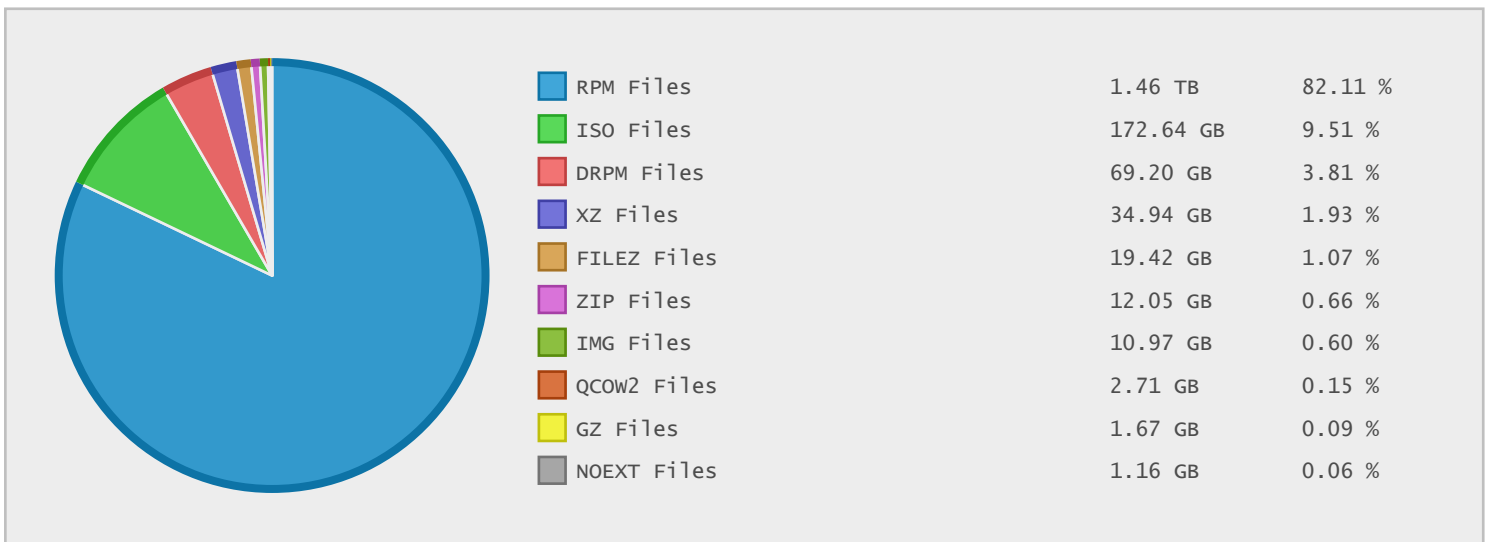

Top 20 Directories Sorted by Disk Space

Name	Dirs	Files	Data	Data (%)
/	4121	1573731	1.78 TB	100.00 %
/mirror	4116	1573696	1.72 TB	96.63 %
/mirror/fedora	3371	1307068	1.48 TB	83.52 %
/mirror/fedora/linux	3370	1307068	1.48 TB	83.52 %
/mirror/fedora/linux/releases	1291	383580	597.48 GB	32.87 %
/mirror/fedora/linux/development	522	325079	494.62 GB	27.21 %
/mirror/fedora/linux/updates	737	280221	406.63 GB	22.37 %
/mirror/fedora/linux/releases/21	560	182288	276.75 GB	15.22 %
/mirror/fedora/linux/releases/20	398	167819	265.89 GB	14.63 %
/mirror/fedora/linux/development/rawhide	260	166806	248.70 GB	13.68 %
/mirror/fedora/linux/development/22	260	158273	245.92 GB	13.53 %
/mirror/fedora/linux/releases/21/Every...	238	152274	232.24 GB	12.78 %
/mirror/fedora/linux/releases/20/Every...	238	137860	204.40 GB	11.24 %
/mirror/fedora/linux/updates/20	24	158714	190.82 GB	10.50 %
/mirror/fedora-epel	502	217774	136.54 GB	7.51 %
/mirror/fedora/linux/updates/testing	460	58474	117.19 GB	6.45 %
/mirror/CentOS	238	48854	101.81 GB	5.60 %
/mirror/fedora/linux/updates/21	220	62970	98.62 GB	5.42 %
/mirror/fedora/linux/development/rawhi...	76	55434	72.38 GB	3.98 %
/mirror/fedora/linux/development/22/x86_64	76	52086	70.92 GB	3.90 %

Top 10 File Categories Sorted By Disk Space

Last 12 Months Modified Disk Space History

Last 10 Years Modified Disk Space History

Last 10 Years Modified File Count History

Top 10 File Extensions Sorted By Disk Space

Top 10 File Extensions Sorted By Number of Files

Top 10 File Categories Sorted by Disk Space

Category	Files	Data	Data (%)
Linux Package Files	1095048	1.52 TB	85.80 %
Disk Image Files	165	176.19 GB	9.69 %
Archive Files	1402	49.57 GB	2.73 %
Miscellaneous Files	320221	20.67 GB	1.14 %
Image Files	287	10.99 GB	0.60 %
Internet Files	144963	552.73 MB	0.03 %
Document Files	421	83.68 MB	< 0.01 %
Data Files	11052	78.43 MB	< 0.01 %
Database Files	52	9.38 MB	< 0.01 %
Linux System Files	53	4.75 MB	< 0.01 %