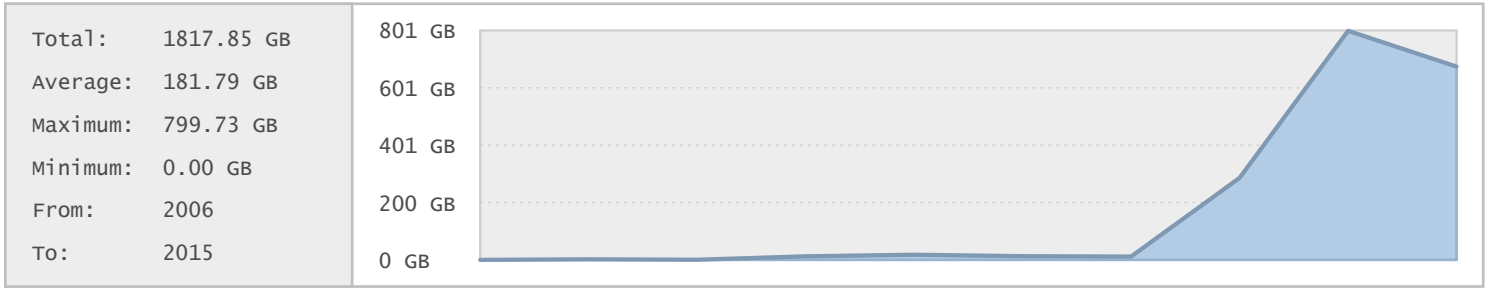

Top 20 Directories Sorted by Disk Space

Name	Dirs	Files	Data	Data (%)
/	4121	1573731	1.78 TB	100.00 %
/mirror	4116	1573696	1.72 TB	96.63 %
/mirror/fedora	3371	1307068	1.48 TB	83.52 %
/mirror/fedora/linux	3370	1307068	1.48 TB	83.52 %
/mirror/fedora/linux/releases	1291	383580	597.48 GB	32.87 %
/mirror/fedora/linux/development	522	325079	494.62 GB	27.21 %
/mirror/fedora/linux/updates	737	280221	406.63 GB	22.37 %
/mirror/fedora/linux/releases/21	560	182288	276.75 GB	15.22 %
/mirror/fedora/linux/releases/20	398	167819	265.89 GB	14.63 %
/mirror/fedora/linux/development/rawhide	260	166806	248.70 GB	13.68 %
/mirror/fedora/linux/development/22	260	158273	245.92 GB	13.53 %
/mirror/fedora/linux/releases/21/Every...	238	152274	232.24 GB	12.78 %
/mirror/fedora/linux/releases/20/Every...	238	137860	204.40 GB	11.24 %
/mirror/fedora/linux/updates/20	24	158714	190.82 GB	10.50 %
/mirror/fedora-epel	502	217774	136.54 GB	7.51 %
/mirror/fedora/linux/updates/testing	460	58474	117.19 GB	6.45 %
/mirror/CentOS	238	48854	101.81 GB	5.60 %
/mirror/fedora/linux/updates/21	220	62970	98.62 GB	5.42 %
/mirror/fedora/linux/development/rawhi...	76	55434	72.38 GB	3.98 %
/mirror/fedora/linux/development/22/x86_64	76	52086	70.92 GB	3.90 %

Top 10 File Categories Sorted By Disk Space

Last 12 Months Modified Disk Space History

Last 10 Years Modified Disk Space History

Last 10 Years Modified File Count History

Top 10 File Extensions Sorted By Disk Space