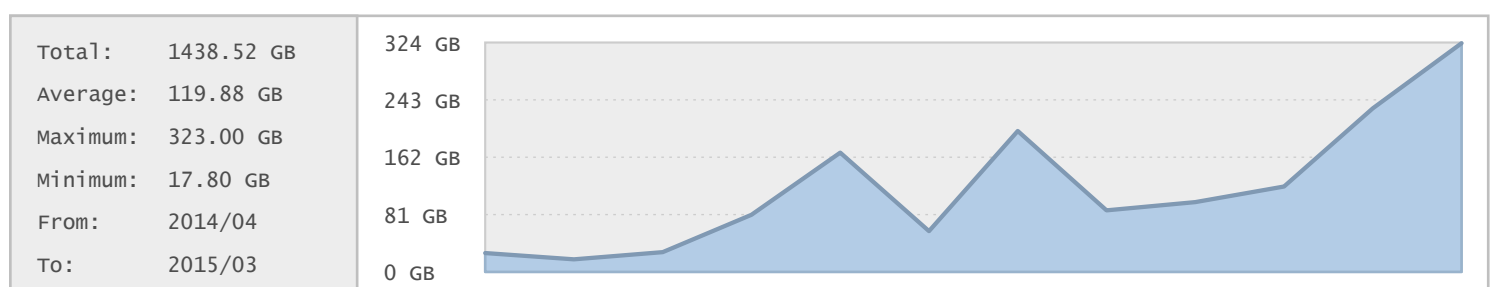

Last 12 Months Modified Disk Space History