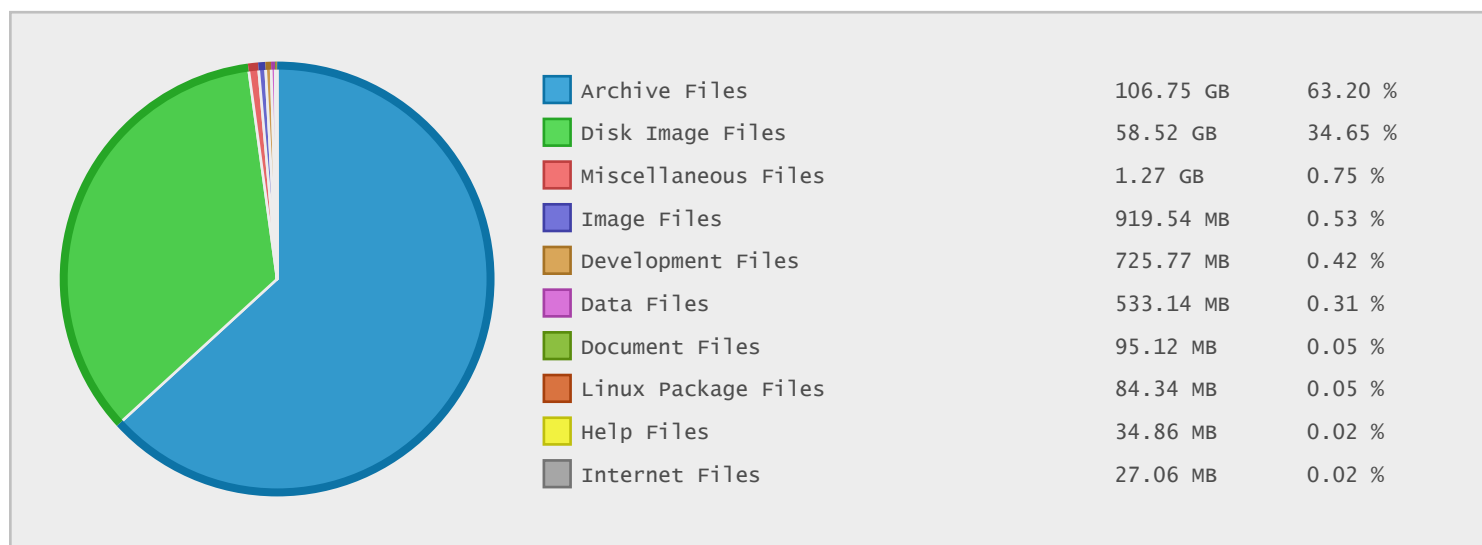

VBFX Software Archive - FTP Site Statistics

Property	Value
FTP Server	mirror.vbfx.com
Description	VBFX Software Archive
Country	Canada
Scan Date	29/Oct/2014
Total Dirs	25,852
Total Files	243,934
Total Data	168.93 GB

Top 10 File Categories Sorted By Disk Space

Last 12 Months Modified Disk Space History

Last 10 Years Modified Disk Space History

Total:	143.34 GB
Average:	14.33 GB
Maximum:	29.26 GB
Minimum:	4.92 GB
From:	2005
To:	2014

Last 10 Years Modified File Count History

Total:	138629 Files
Average:	13863 Files
Maximum:	18898 Files
Minimum:	3669 Files
From:	2005
To:	2014

Top 10 File Extensions Sorted By Disk Space

Top 10 File Extensions Sorted By Number of Files