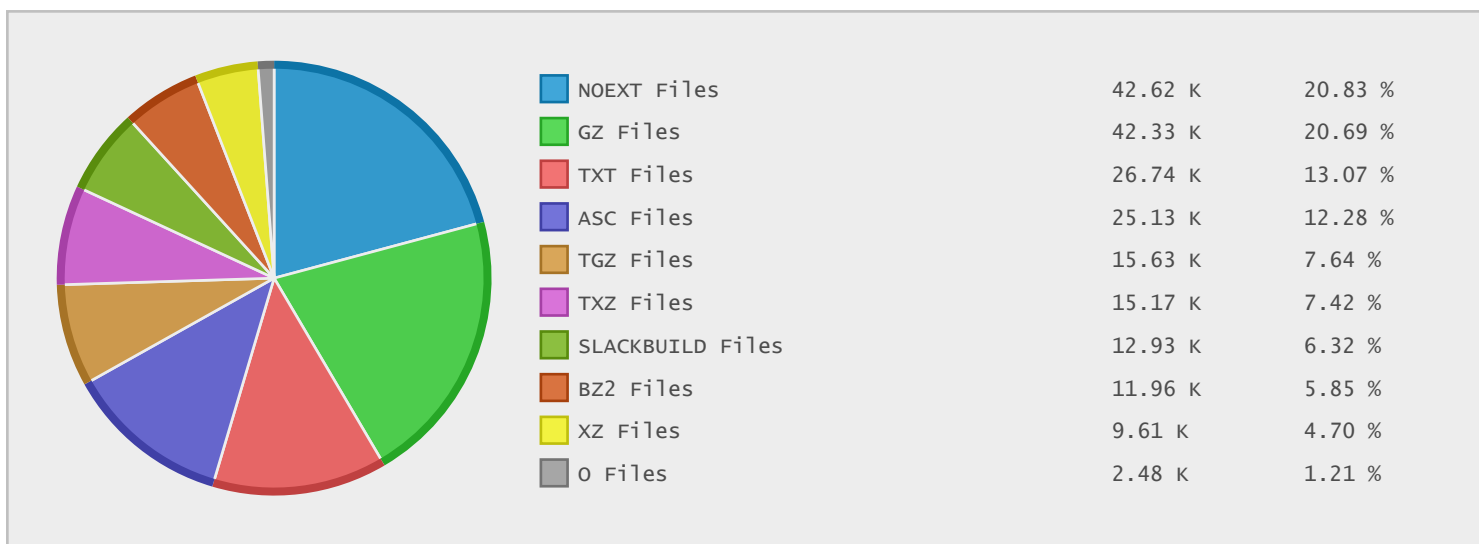

Top 10 File Categories Sorted By Disk Space

Last 12 Months Modified Disk Space History

Last 10 Years Modified Disk Space History

Total:	143.34 GB
Average:	14.33 GB
Maximum:	29.26 GB
Minimum:	4.92 GB
From:	2005
To:	2014

Last 10 Years Modified File Count History

Total:	138629 Files
Average:	13863 Files
Maximum:	18898 Files
Minimum:	3669 Files
From:	2005
To:	2014

Top 10 File Extensions Sorted By Disk Space

Top 10 File Extensions Sorted By Number of Files