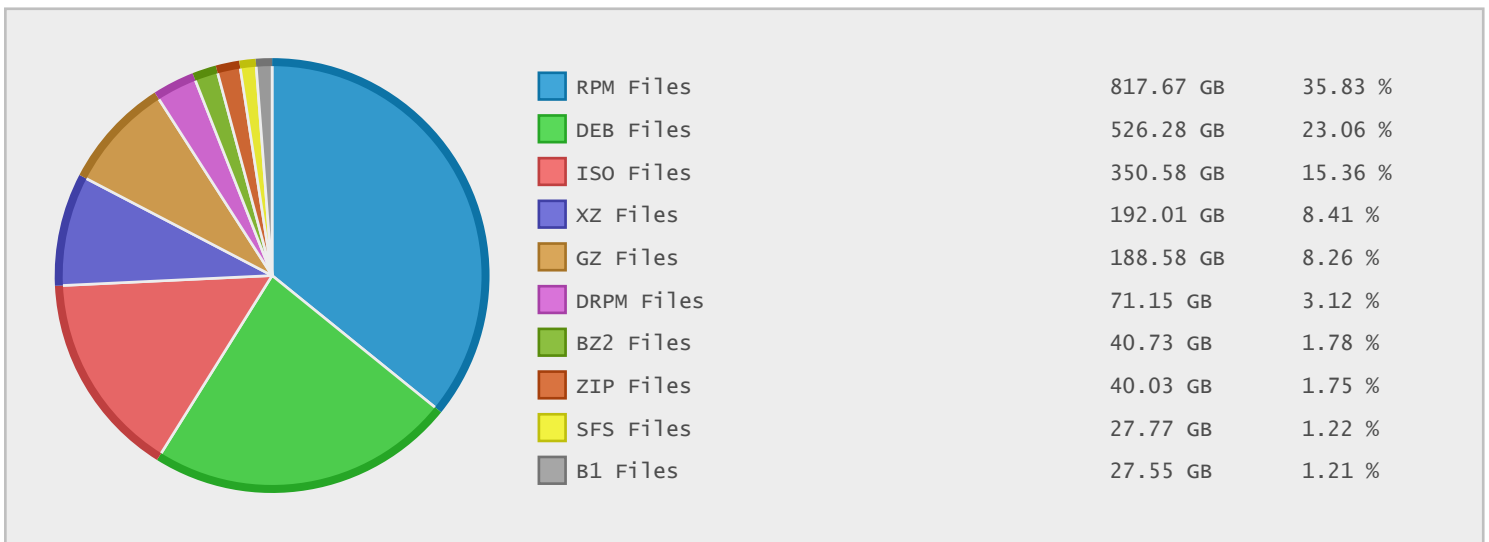

Top 10 File Extensions Sorted By Disk Space