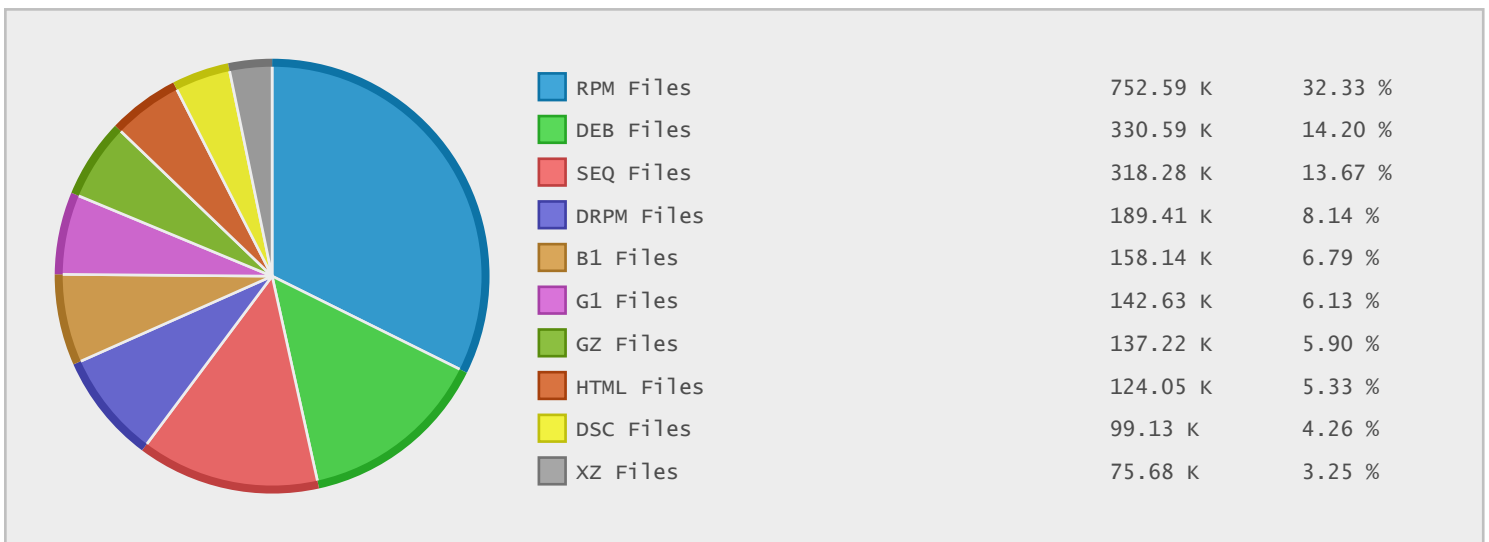

Top 10 File Extensions Sorted By Number of Files