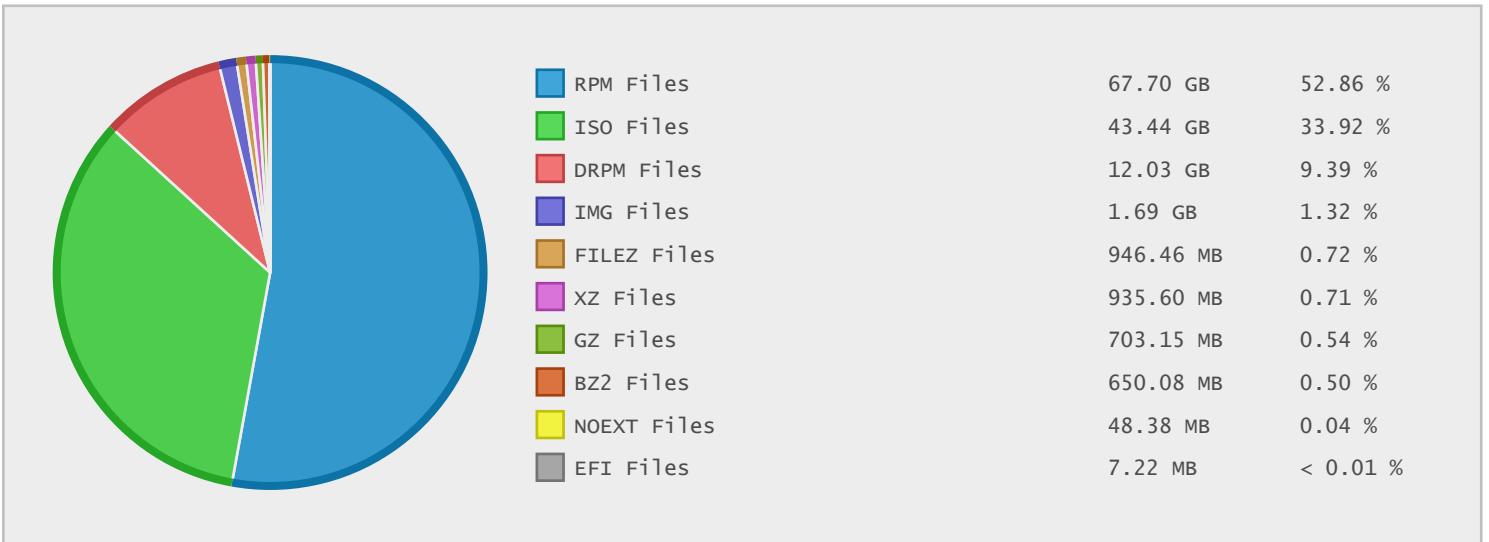

Top 10 File Categories Sorted By Disk Space

Last 12 Months Modified Disk Space History

Last 10 Years Modified Disk Space History

Total:	128.09 GB
Average:	12.81 GB
Maximum:	92.24 GB
Minimum:	0.00 GB
From:	2006
To:	2015

Last 10 Years Modified File Count History

Total:	113127 Files
Average:	11313 Files
Maximum:	84575 Files
Minimum:	1 Files
From:	2006
To:	2015

Top 10 File Extensions Sorted By Disk Space

Top 10 File Extensions Sorted By Number of Files