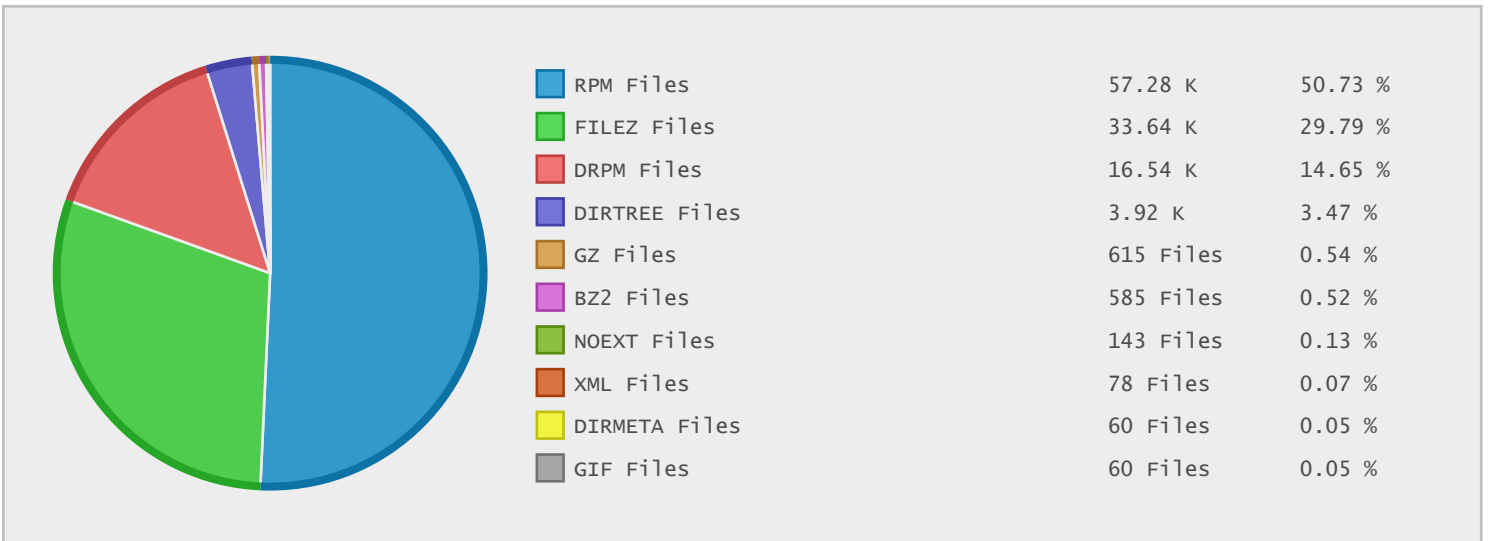

Top 10 File Categories Sorted By Disk Space

Last 12 Months Modified Disk Space History

Last 10 Years Modified Disk Space History

Total:	128.09 GB
Average:	12.81 GB
Maximum:	92.24 GB
Minimum:	0.00 GB
From:	2006
To:	2015

Last 10 Years Modified File Count History

Total:	113127 Files
Average:	11313 Files
Maximum:	84575 Files
Minimum:	1 Files
From:	2006
To:	2015

Top 10 File Extensions Sorted By Disk Space

Top 10 File Extensions Sorted By Number of Files