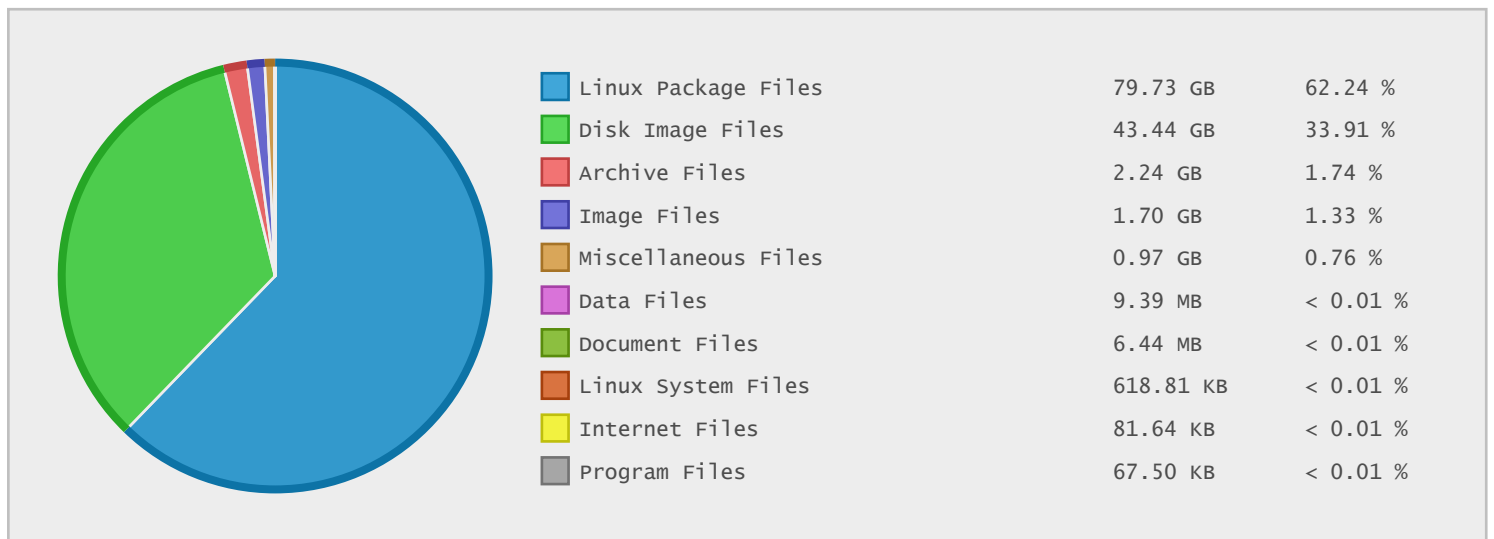

VPS Hosting HK Software Archive - FTP Site Statistics

Property	Value
FTP Server	mirror.vpshosting.com.hk
Description	VPS Hosting HK Software Archive
Country	Hong Kong
Scan Date	13/Dec/2015
Total Dirs	992
Total Files	113,249
Total Data	128.09 GB

Top 10 File Categories Sorted By Disk Space

Last 12 Months Modified Disk Space History

Last 10 Years Modified Disk Space History

Total:	128.09 GB
Average:	12.81 GB
Maximum:	92.24 GB
Minimum:	0.00 GB
From:	2006
To:	2015

Last 10 Years Modified File Count History

Total:	113127 Files
Average:	11313 Files
Maximum:	84575 Files
Minimum:	1 Files
From:	2006
To:	2015

Top 10 File Extensions Sorted By Disk Space

Top 10 File Extensions Sorted By Number of Files