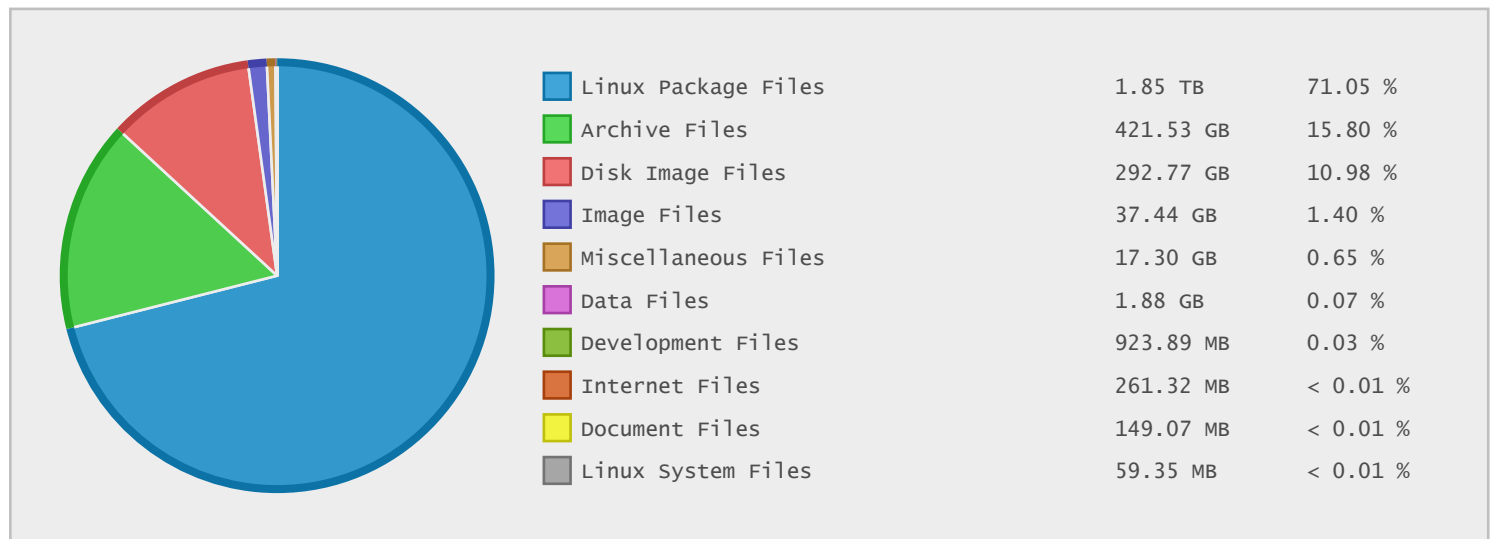

Virginia Polytechnic Institute Software Archive - FTP Site Statistics

Property	Value
FTP Server	mirror.vtti.vt.edu
Description	Virginia Polytechnic Institute Software Archive
Country	United States
Scan Date	03/Jan/2016
Total Dirs	48,725
Total Files	1,874,826
Total Data	2.61 TB

Top 20 Directories Sorted by Disk Space

Name	Dirs	Files	Data	Data (%)
/	48725	1874826	2.61 TB	100.00 %
/opensuse	1759	940152	1.20 TB	45.89 %
/ubuntu	45155	652419	920.81 GB	34.52 %
/ubuntu/pool	40618	626894	861.09 GB	32.28 %
/opensuse/ports	1069	655209	765.11 GB	28.68 %
/ubuntu/pool/universe	32071	406548	448.19 GB	16.80 %
/ubuntu/pool/main	7193	210181	360.98 GB	13.53 %
/FreeBSD	476	3917	237.40 GB	8.90 %
/opensuse/distribution	599	187675	230.98 GB	8.66 %
/opensuse/update	88	97268	227.99 GB	8.55 %
/opensuse/ports/debug	73	75668	197.48 GB	7.40 %
/opensuse/ports/debug/update	22	75568	197.28 GB	7.40 %
/opensuse/ports/aarch64	296	150364	160.34 GB	6.01 %
/centos	1000	116588	156.31 GB	5.86 %
/opensuse/ports/update	34	106616	148.51 GB	5.57 %
/FreeBSD/snapshots	75	501	136.47 GB	5.12 %
/ubuntu/pool/main/l	1632	68421	118.48 GB	4.44 %
/opensuse/ports/ppc	316	157657	112.48 GB	4.22 %
/opensuse/ports/ppc/distribution	315	157657	112.48 GB	4.22 %
/opensuse/ports/armv6hl	175	105320	94.35 GB	3.54 %

Top 10 File Categories Sorted by Disk Space