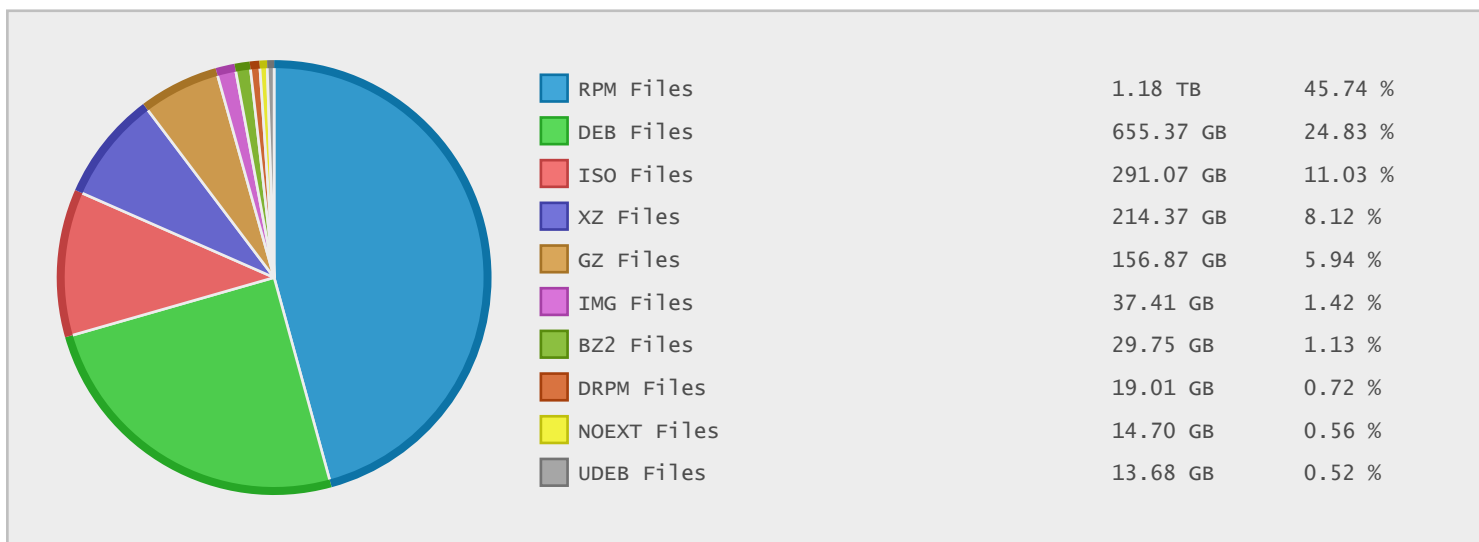

### Last 10 Years Modified Disk Space History

Total:	2664.52 GB
Average:	266.45 GB
Maximum:	1016.24 GB
Minimum:	3.92 GB
From:	2007
To:	2016

### Last 10 Years Modified File Count History

Total:	1867941 ...
Average:	186794 Files
Maximum:	593738 Files
Minimum:	6432 Files
From:	2007
To:	2016

### Top 10 File Extensions Sorted By Disk Space