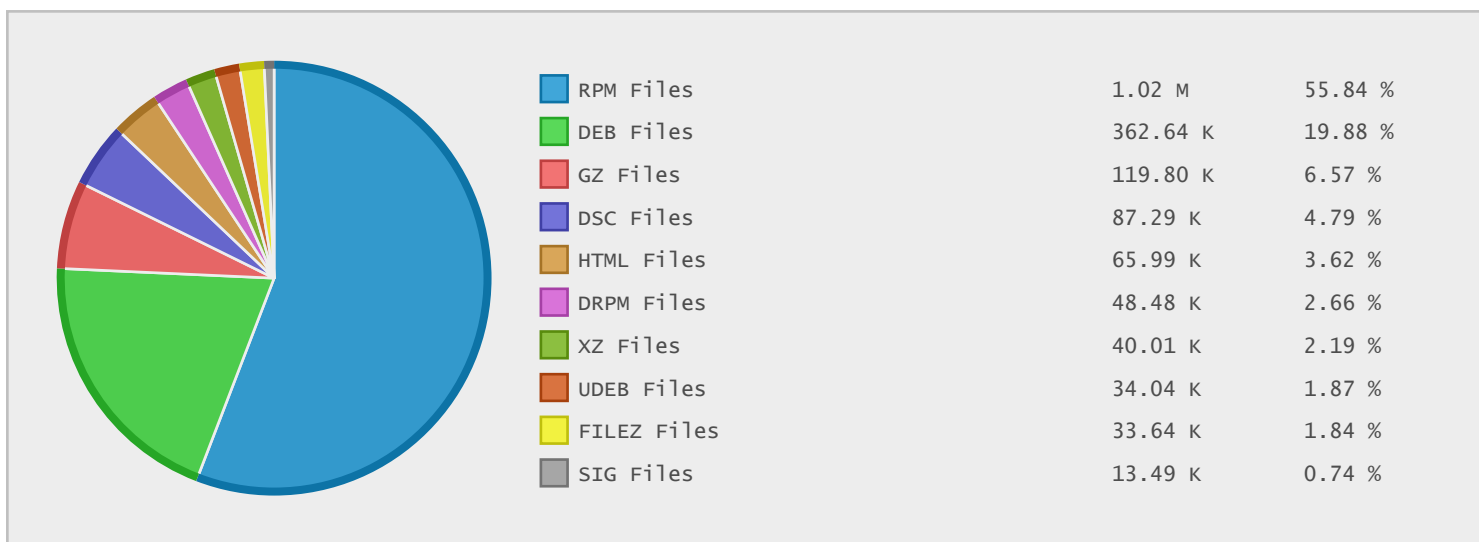

Top 10 File Extensions Sorted By Number of Files