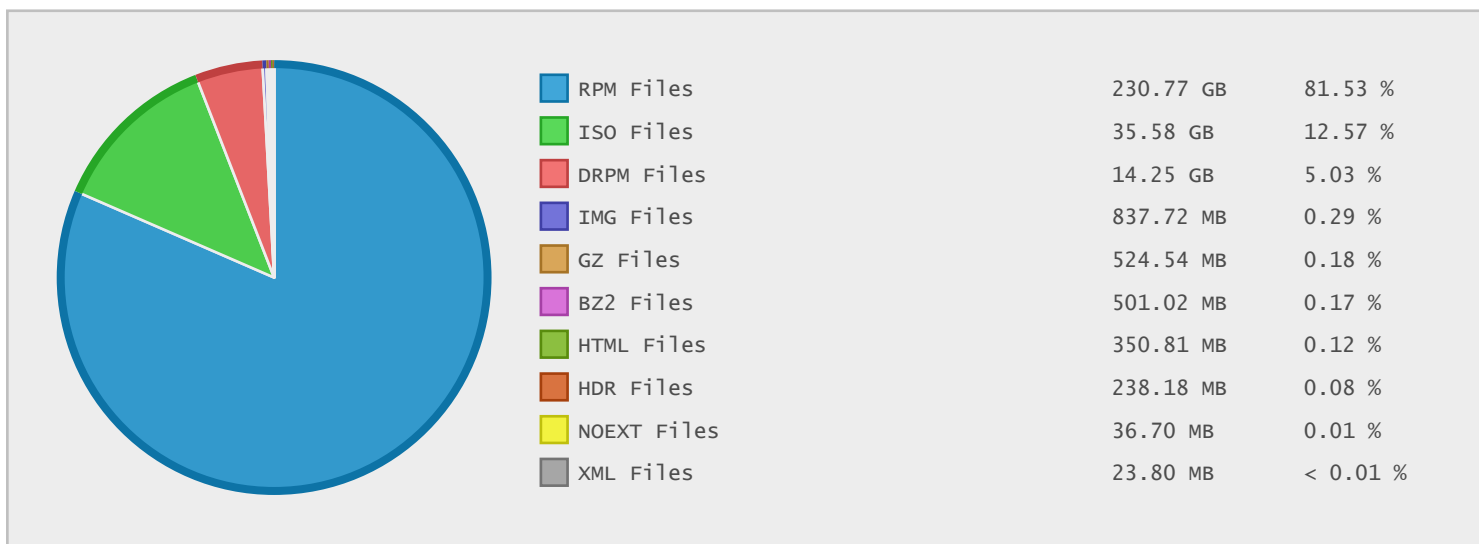

Top 10 File Categories Sorted By Disk Space

Last 12 Months Modified Disk Space History

Last 10 Years Modified Disk Space History

Total:	280.86 GB
Average:	28.09 GB
Maximum:	75.12 GB
Minimum:	3.02 GB
From:	2005
To:	2014

Last 10 Years Modified File Count History

Total:	415041 Files
Average:	41504 Files
Maximum:	108165 Files
Minimum:	19917 Files
From:	2005
To:	2014

Top 10 File Extensions Sorted By Disk Space

Top 10 File Extensions Sorted By Number of Files