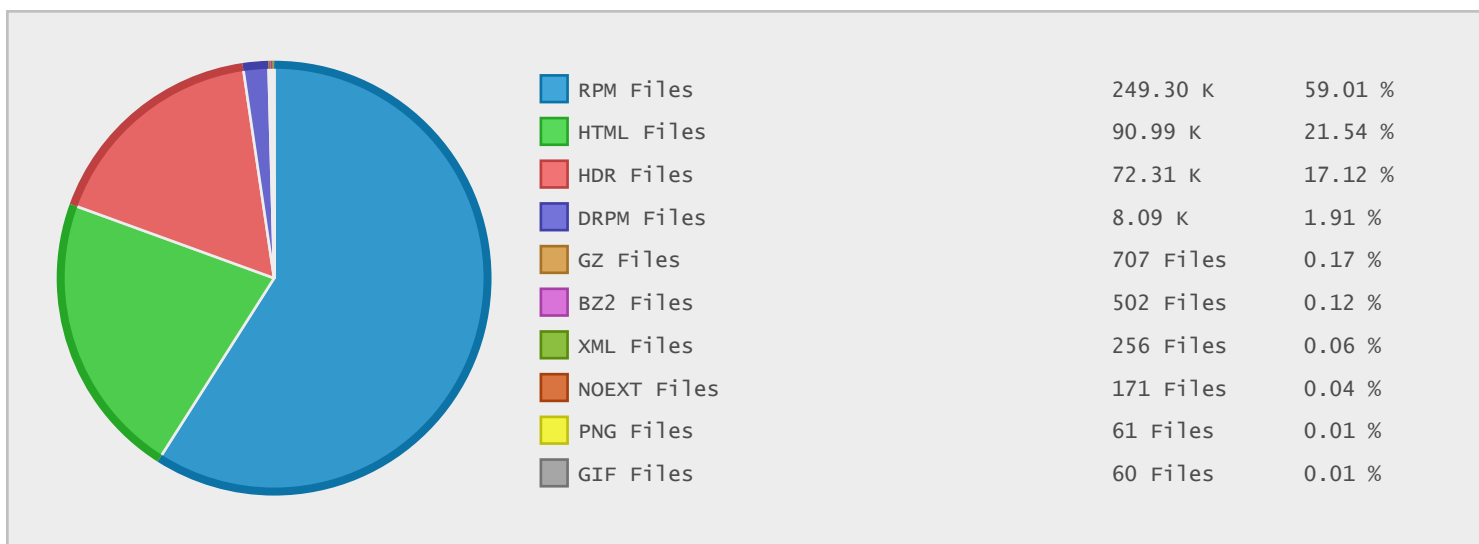

Top 10 File Categories Sorted By Disk Space

Last 12 Months Modified Disk Space History

Last 10 Years Modified Disk Space History

Total:	280.86 GB
Average:	28.09 GB
Maximum:	75.12 GB
Minimum:	3.02 GB
From:	2005
To:	2014

Last 10 Years Modified File Count History

Total:	415041 Files
Average:	41504 Files
Maximum:	108165 Files
Minimum:	19917 Files
From:	2005
To:	2014

Top 10 File Extensions Sorted By Disk Space

Top 10 File Extensions Sorted By Number of Files